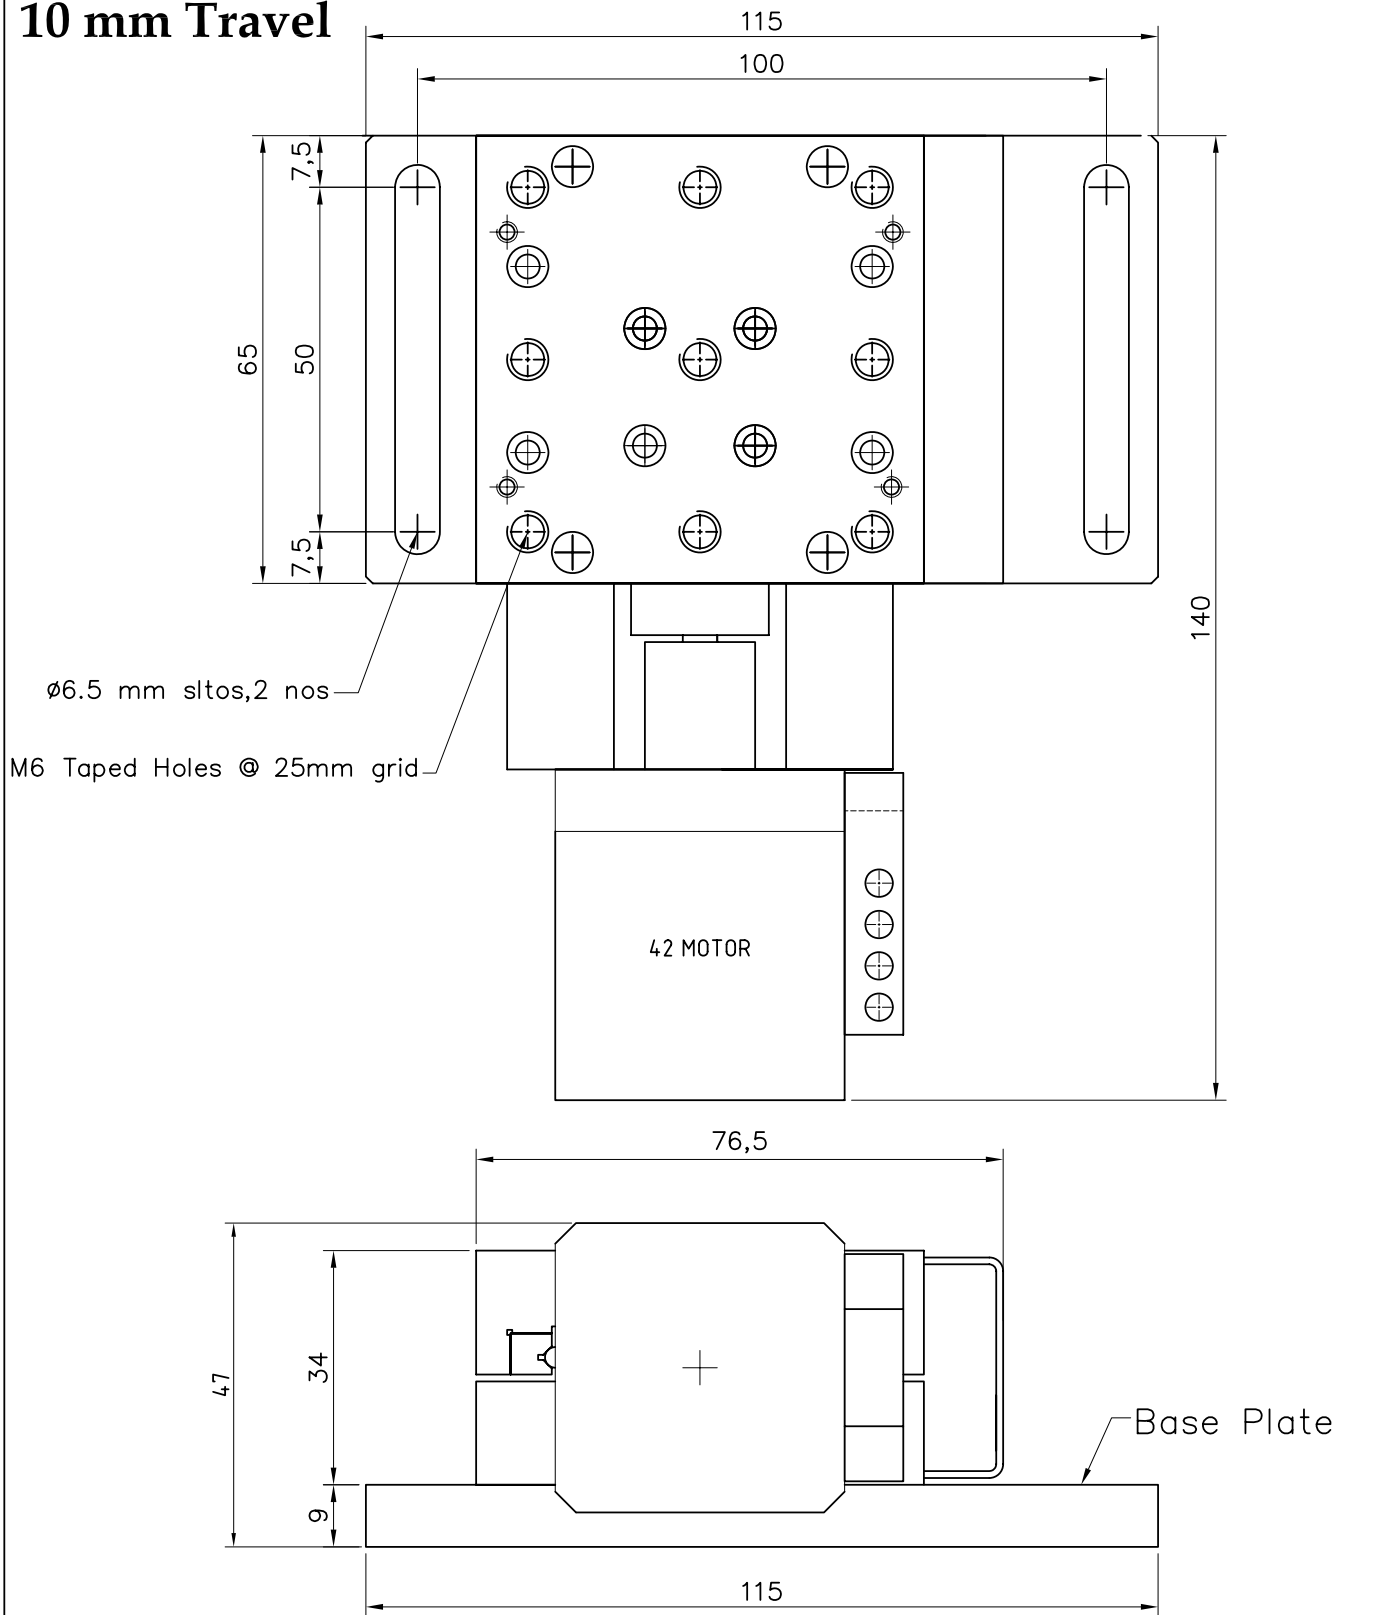

10 mm Travel

DRAWN Sijo CHECKED Eby APPROVED Jolly	∇8-25, ∇1.6-8, ∇∇0.025-1.6, ∇∇∇<0.025. ALL DIMENSIONS ARE IN MM UNLESS OTHERWISE STATED	DRAWING / MODEL NO. MTS 65x65 PAGE NO : 01	 HOLMARC OPTO-MECHATRONICS (P) Ltd Factory:- B-7, H.M.T Industrial Estate, H.M.T (P.O), Kochi, India.	Office:- Edappally Toll, Kochi-24, India
	 SCALE : NA	<h2>MTS-65x65 10mm Travel</h2>		