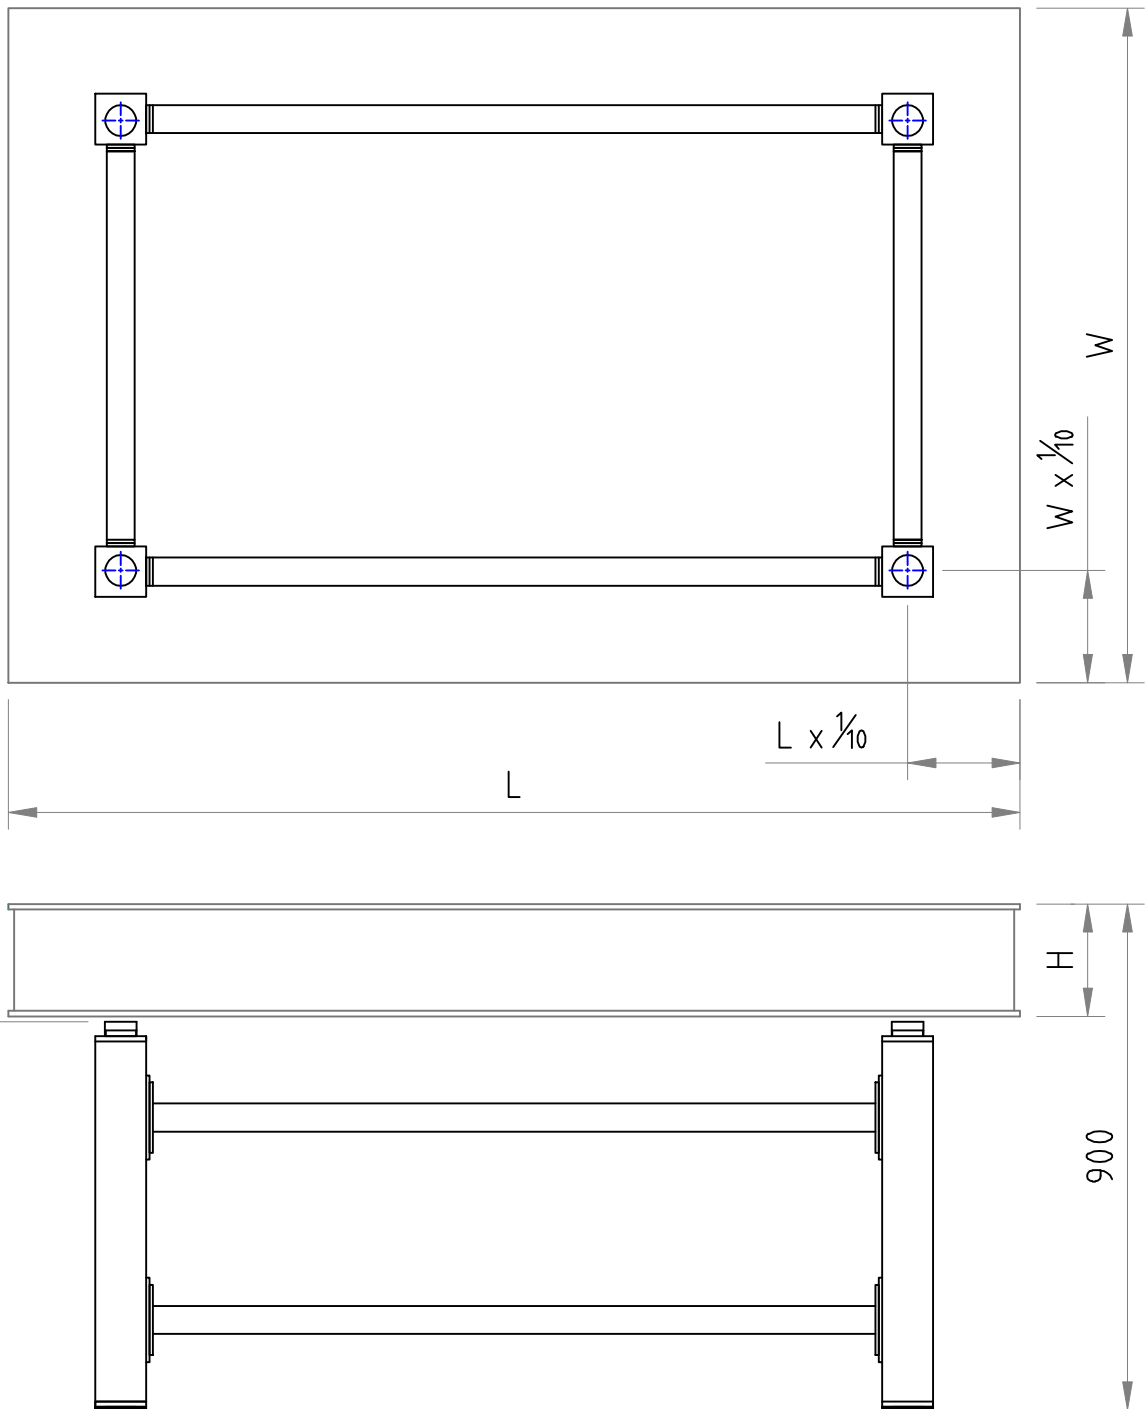

Adjustable Height,
Range - 10mm

"INFORMATION ONLY NOT FOR MANUFACTURING"

ALL DIMENSIONS ARE IN MM
UNLESS OTHERWISE STATED

 Scale : NA

Rigid Tabletop Support-
RTS Series

THIS INFORMATION IS CONFIDENTIAL AND PROPRIETARY
TO HOLMARC, ITS WORLDWIDE SUBSIDIARIES AND/OR AFFILIATES. IT
MAY NOT BE DISCLOSED TO ANYONE, OTHER THAN HOLMARC
PERSONNEL, WITHOUT WRITTEN AUTHORIZATION FROM AN AUTHORIZED
REPRESENTATIVE OF HOLMARC