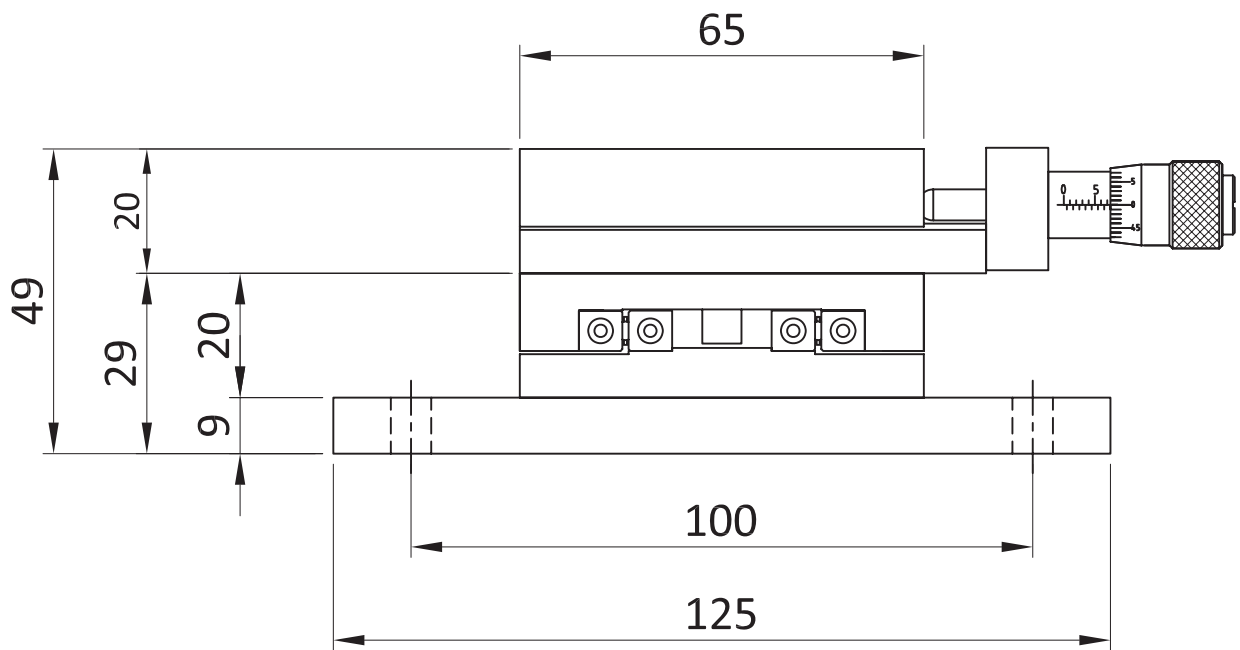

6.5mm slots

M6 Taps

"INFORMATION ONLY, NOT FOR MANUFACTURING"

ALL DIMENSIONS ARE IN MM  
UNLESS OTHERWISE STATED

Scale : NA

**HOLMARC**  
OPTO-MECHATRONICS PVT. LTD

TSV-65  
XY Configuration

THIS INFORMATION IS CONFIDENTIAL AND PROPRIETARY  
TO HOLMARC, ITS WORLDWIDE SUBSIDIARIES AND/OR AFFILIATES IT  
MAY NOT BE DISCLOSED TO ANYONE, OTHER THAN HOLMARC  
PERSONNEL, WITHOUT WRITTEN AUTHORIZATION FROM AN AUTHORIZED  
REPRESENTATIVE OF HOLMARC