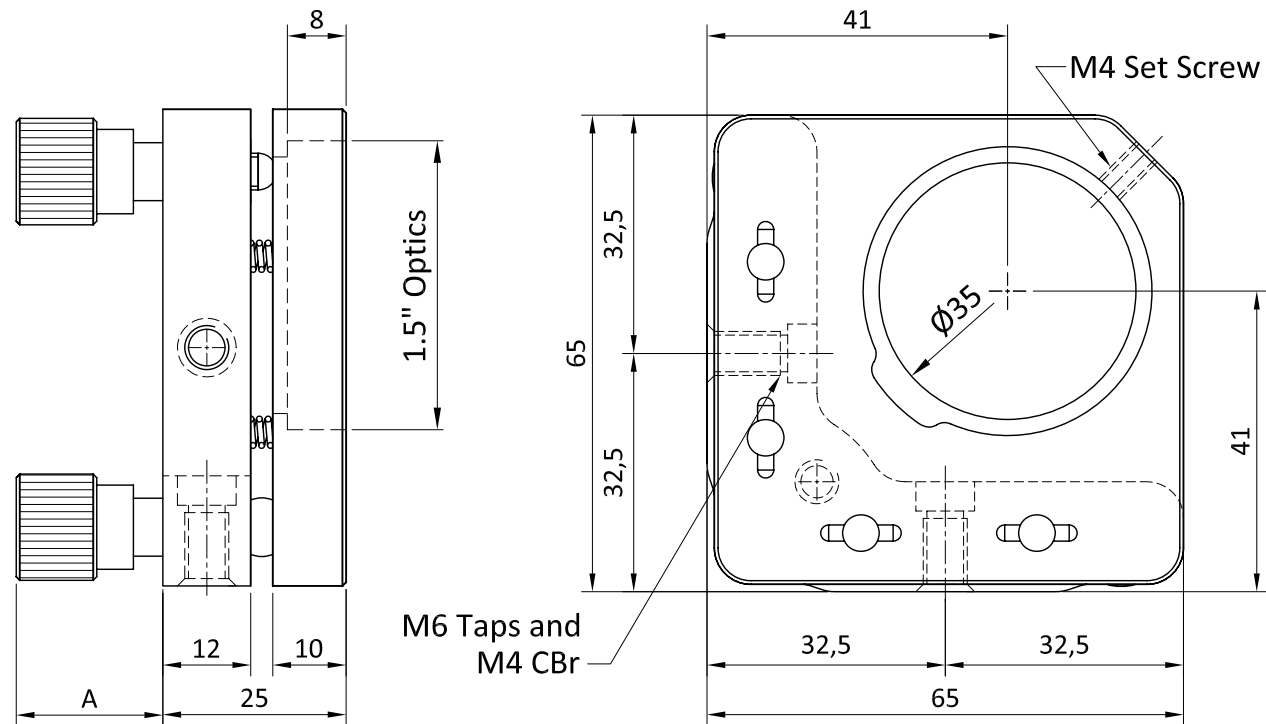

1/2" or 12.5mm optic mount

Model No:BM-12.5

"INFORMATION ONLY NOT FOR MANUFACTURING"

ALL DIMENSIONS ARE IN MM
UNLESS OTHERWISE STATED

HOLMARC
OPTO-MECHATRONICS PVT. LTD

Kinematic Mount For
Circular Optics

THIS INFORMATION IS CONFIDENTIAL AND PROPRIETARY TO HOLMARC, ITS WORLDWIDE SUBSIDIARIES AND/OR AFFILIATES. IT MAY NOT BE DISCLOSED TO ANYONE, OTHER THAN HOLMARC PERSONNEL, WITHOUT WRITTEN AUTHORIZATION FROM AN AUTHORIZED REPRESENTATIVE OF HOLMARC

1" or 25mm optic mount

Model No: BM-25

"INFORMATION ONLY NOT FOR MANUFACTURING"

ALL DIMENSIONS ARE IN MM
UNLESS OTHERWISE STATED

Scale : NA

HOLMARC

OPTO-MECHATRONICS PVT. LTD

Kinematic Mount For
Circular Optics

1.5'' or 38mm optic mount

Model No:BM-38

"INFORMATION ONLY NOT FOR MANUFACTURING"

ALL DIMENSIONS ARE IN MM
UNLESS OTHERWISE STATED

Scale : NA

HOLMARC
OPTO-MECHATRONICS PVT. LTD

Kinematic Mount For
Circular Optics

2" or 50mm optic mount

Model No:BM-50

"INFORMATION ONLY NOT FOR MANUFACTURING"

ALL DIMENSIONS ARE IN MM
UNLESS OTHERWISE STATED

Scale : NA

HOLMARC
OPTO-MECHATRONICS PVT. LTD

Kinematic Mount For
Circular Optics