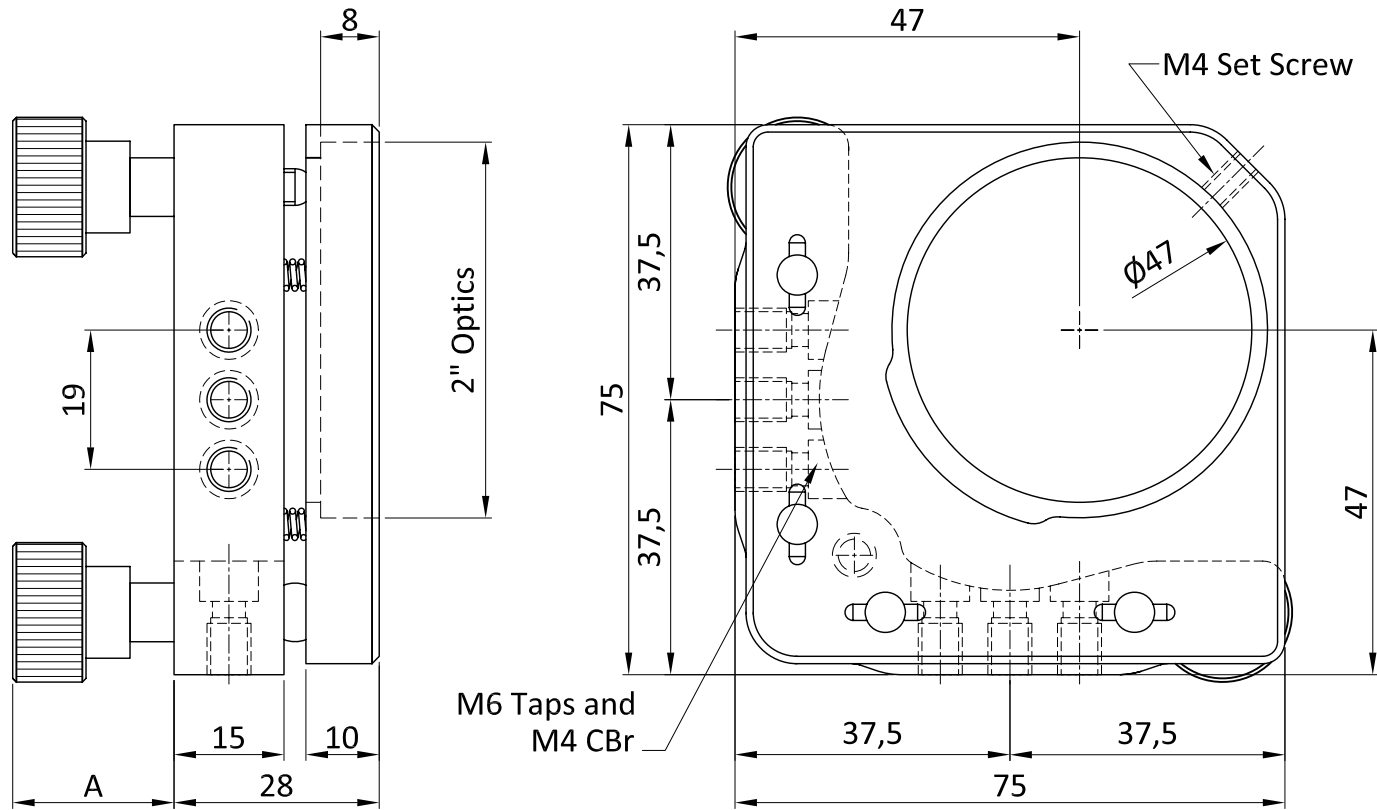

1" or 25mm optic mount

Model No: BM-25

"INFORMATION ONLY NOT FOR MANUFACTURING"

ALL DIMENSIONS ARE IN MM
UNLESS OTHERWISE STATED

Scale : NA

HOLMARC

OPTO-MECHATRONICS PVT. LTD

Kinematic Mount For
Circular Optics

1.5'' or 38mm optic mount

Model No:BM-38

"INFORMATION ONLY NOT FOR MANUFACTURING"

ALL DIMENSIONS ARE IN MM
UNLESS OTHERWISE STATED

Scale : NA

HOLMARC
OPTO-MECHATRONICS PVT. LTD

Kinematic Mount For
Circular Optics

2" or 50mm optic mount

Model No:BM-50

"INFORMATION ONLY NOT FOR MANUFACTURING"

ALL DIMENSIONS ARE IN MM
UNLESS OTHERWISE STATED

Scale : NA

HOLMARC
OPTO-MECHATRONICS PVT. LTD

Kinematic Mount For
Circular Optics