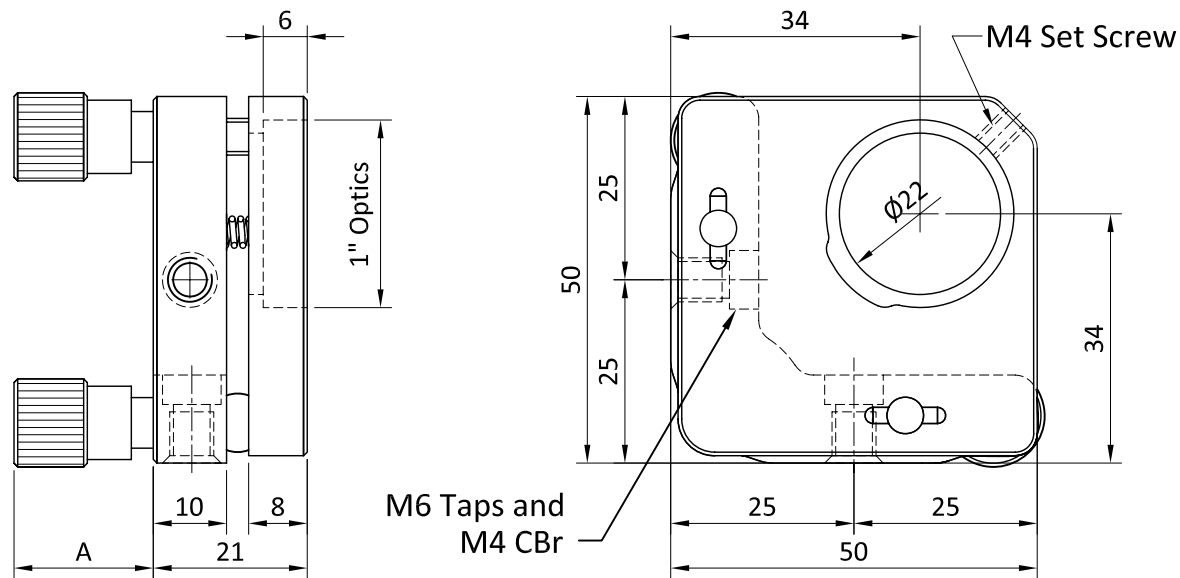

1/2" or 12.5mm optic mount

Model No:BM-12.5

"INFORMATION ONLY NOT FOR MANUFACTURING"

ALL DIMENSIONS ARE IN MM
UNLESS OTHERWISE STATED

HOLMARC
OPTO-MECHATRONICS PVT. LTD

Kinematic Mount For
Circular Optics

THIS INFORMATION IS CONFIDENTIAL AND PROPRIETARY TO HOLMARC, ITS WORLDWIDE SUBSIDIARIES AND/OR AFFILIATES. IT MAY NOT BE DISCLOSED TO ANYONE, OTHER THAN HOLMARC PERSONNEL, WITHOUT WRITTEN AUTHORIZATION FROM AN AUTHORIZED REPRESENTATIVE OF HOLMARC

1" or 25mm optic mount

Model No: BM-25

"INFORMATION ONLY NOT FOR MANUFACTURING"

ALL DIMENSIONS ARE IN MM
UNLESS OTHERWISE STATED

Scale : NA

HOLMARC

OPTO-MECHATRONICS PVT. LTD

Kinematic Mount For
Circular Optics

1.5'' or 38mm optic mount

Model No:BM-38

"INFORMATION ONLY NOT FOR MANUFACTURING"

ALL DIMENSIONS ARE IN MM
UNLESS OTHERWISE STATED

Scale : NA

HOLMARC
OPTO-MECHATRONICS PVT. LTD

Kinematic Mount For
Circular Optics

2" or 50mm optic mount

Model No:BM-50

"INFORMATION ONLY NOT FOR MANUFACTURING"

ALL DIMENSIONS ARE IN MM
UNLESS OTHERWISE STATED

Scale : NA

HOLMARC
OPTO-MECHATRONICS PVT. LTD

Kinematic Mount For
Circular Optics