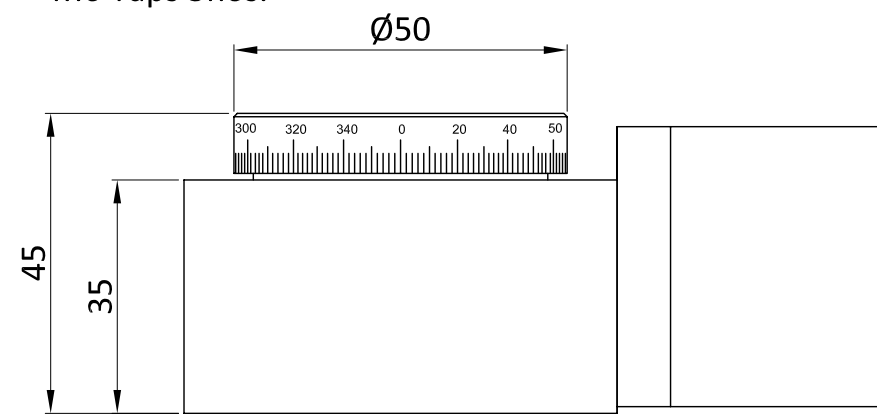

M6 CBRs 3nos.

M6 Taps 5nos.

**Model No: MRS-50**

"INFORMATION ONLY NOT FOR MANUFACTURING"

ALL DIMENSIONS ARE IN MM  
UNLESS OTHERWISE STATED

**HOLMARC**  
**OPTO-MECHATRONICS PVT. LTD**

MRS Series Motorized  
Rotation Stage