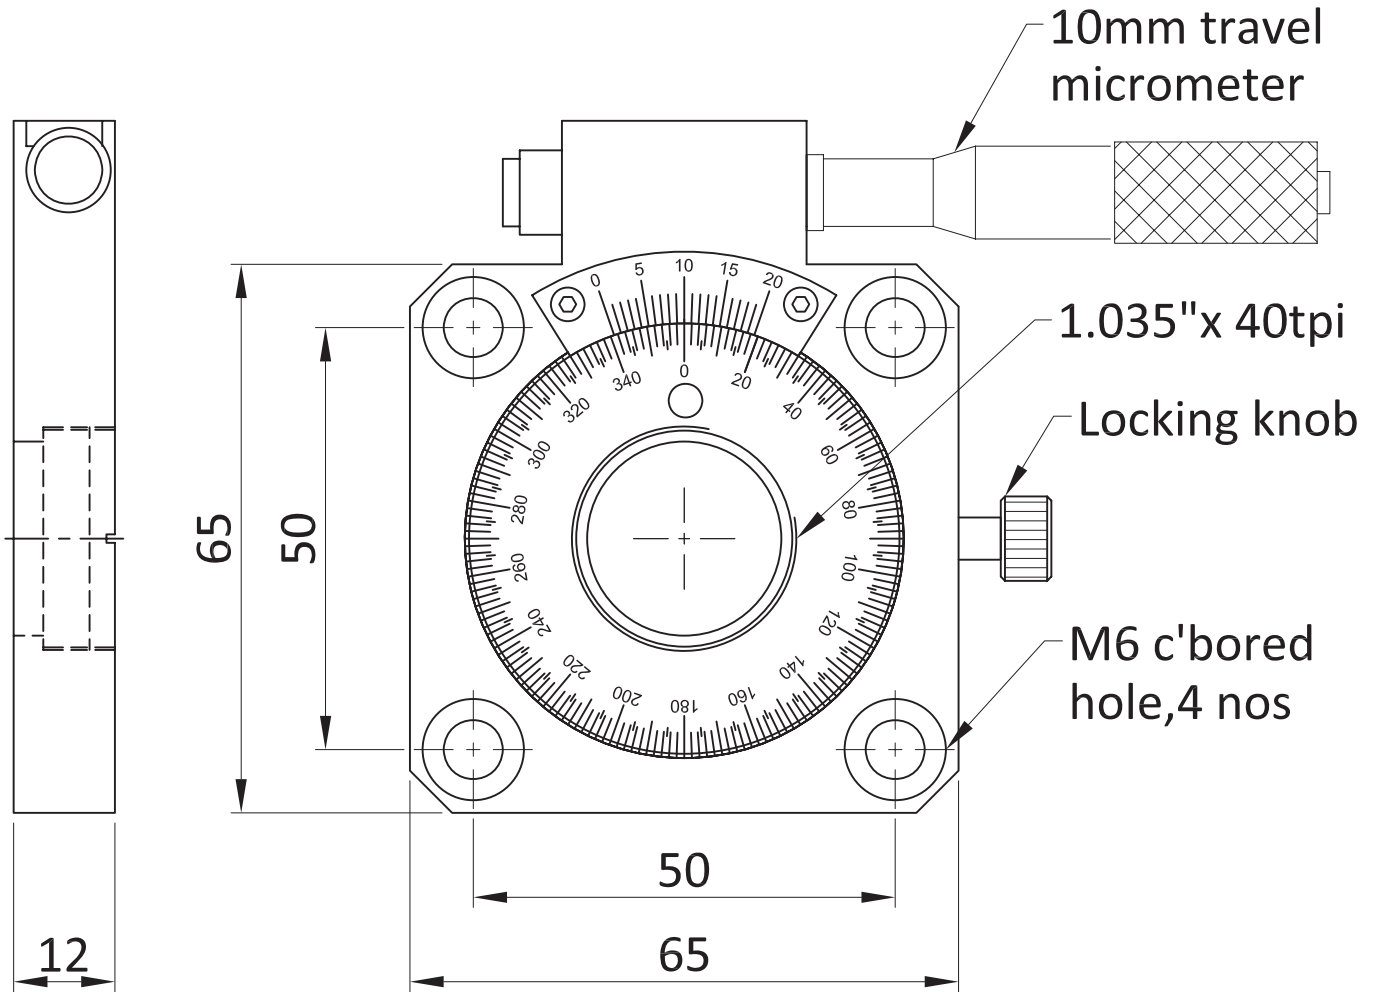

Model : PMP - 25

"INFORMATION ONLY, NOT FOR MANUFACTURING"

ALL DIMENSIONS ARE IN MM UNLESS OTHERWISE STATED

Scale : NA

HOLMARC
OPTO-MECHATRONICS PVT. LTD

Precision Polarizer Rotator

THIS INFORMATION IS CONFIDENTIAL AND PROPRIETARY TO HOLMARC, ITS WORLDWIDE SUBSIDIARIES AND/OR AFFILIATES IT MAY NOT BE DISCLOSED TO ANYONE, OTHER THAN HOLMARC PERSONNEL, WITHOUT WRITTEN AUTHORIZATION FROM AN AUTHORIZED REPRESENTATIVE OF HOLMARC