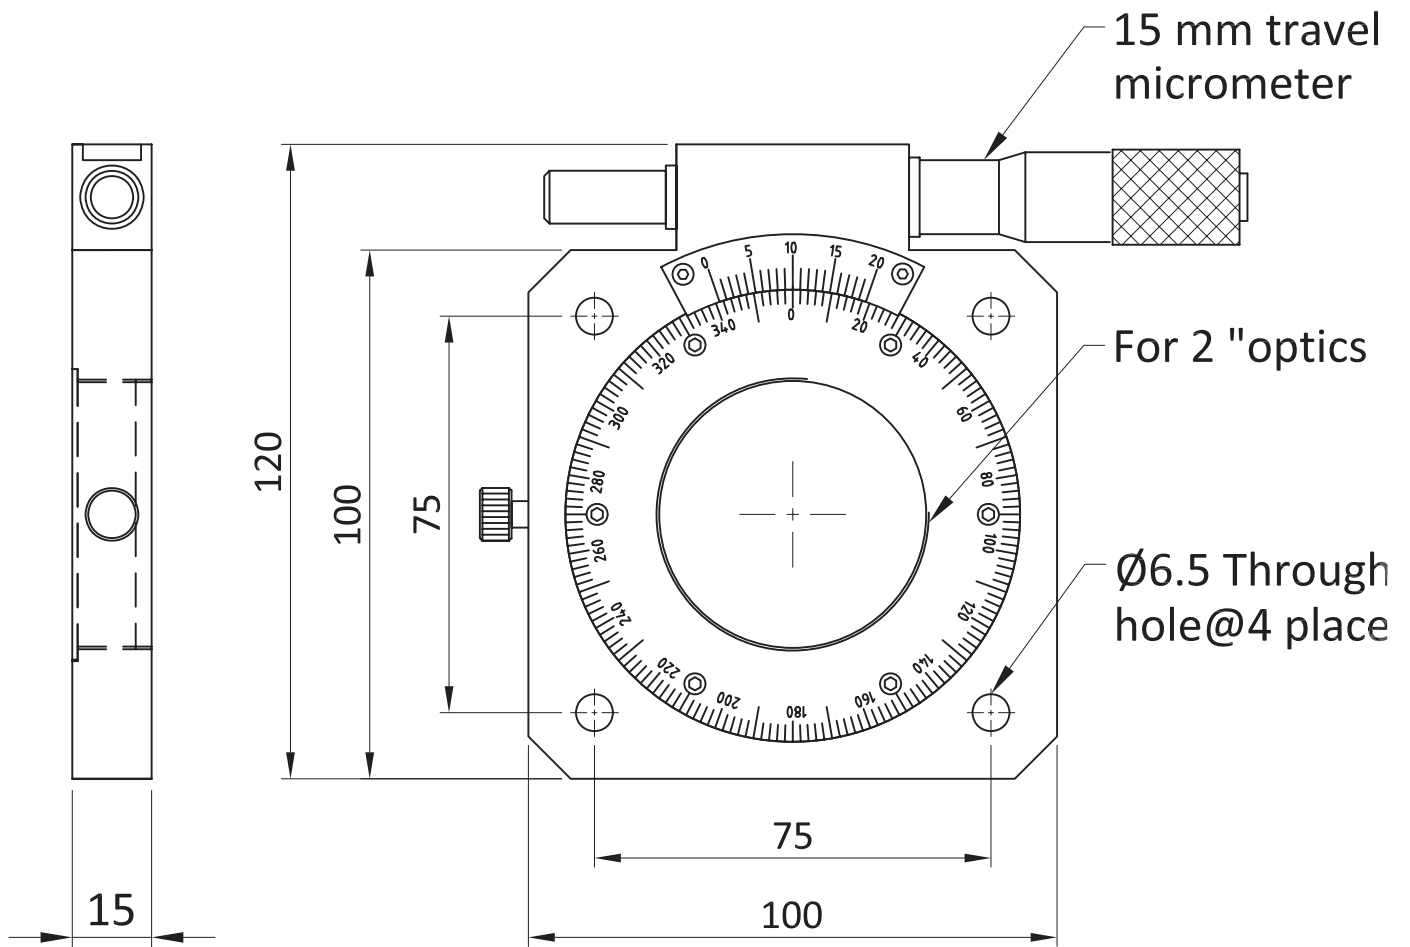

Model : PMP - 50

"INFORMATION ONLY, NOT FOR MANUFACTURING"

ALL DIMENSIONS ARE IN MM
UNLESS OTHERWISE STATED

Scale : NA

HOLMARC
OPTO-MECHATRONICS PVT. LTD.

Precision Polarizer Rotator

THIS INFORMATION IS CONFIDENTIAL AND PROPRIETARY
TO HOLMARC, ITS WORLDWIDE SUBSIDIARIES AND/OR AFFILIATES IT
MAY NOT BE DISCLOSED TO ANYONE, OTHER THAN HOLMARC
PERSONNEL, WITHOUT WRITTEN AUTHORIZATION FROM AN AUTHORIZED
REPRESENTATIVE OF HOLMARC