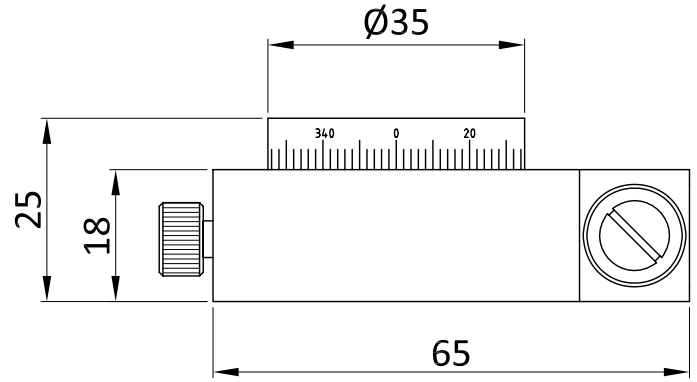

Model No: RS-35 or SS

"INFORMATION ONLY NOT FOR MANUFACTURING"

ALL DIMENSIONS ARE IN MM UNLESS OTHERWISE STATED

HOLMARC
OPTO-MECHATRONICS PVT. LTD

Rotation Stages

THIS INFORMATION IS CONFIDENTIAL AND PROPRIETARY TO HOLMARC , ITS WORLDWIDE SUBSIDIARIES AND/OR AFFILIATES.IT MAY NOT BE DISCLOSED TO ANYONE, OTHER THAN HOLMARC PERSONNEL, WITHOUT WRITTEN AUTHORIZATION FROM AN AUTHORIZED REPRESENTATIVE OF HOLMARC