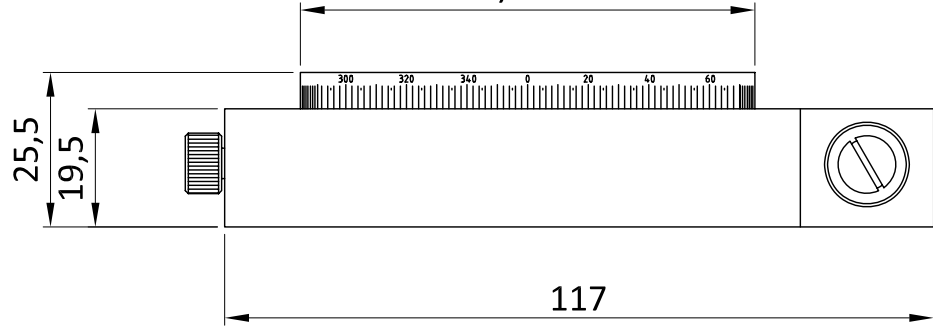

M6 CBRs
4nos.

Model No: RSC-75T or SS

"INFORMATION ONLY NOT FOR MANUFACTURING"

ALL DIMENSIONS ARE IN MM
UNLESS OTHERWISE STATED

HOLMARC
OPTO-MECHATRONICS PVT. LTD

Rotation Stages With
Pre mentioned hole

THIS INFORMATION IS CONFIDENTIAL AND PROPRIETARY TO HOLMARC , ITS WORLDWIDE SUBSIDIARIES AND/OR AFFILIATES.IT MAY NOT BE DISCLOSED TO ANYONE, OTHER THAN HOLMARC PERSONNEL, WITHOUT WRITTEN AUTHORIZATION FROM AN AUTHORIZED REPRESENTATIVE OF HOLMARC