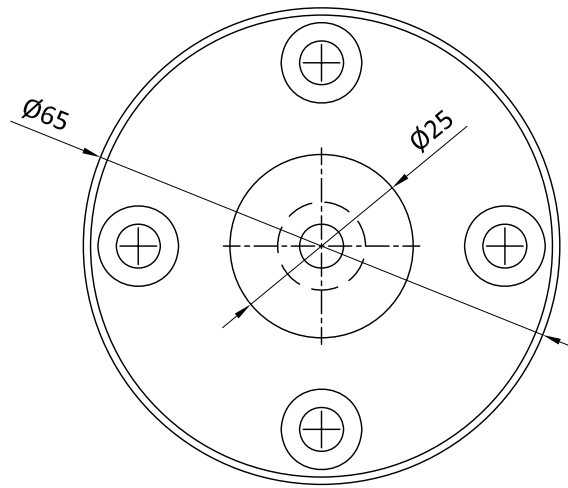

Model No:	Size	Type
PLP-SQ	65x65	Square-small

"INFORMATION ONLY NOT FOR MANUFACTURING"

ALL DIMENSIONS ARE IN MM
UNLESS OTHERWISE STATED

HOLMARC

OPTO-MECHATRONICS PVT. LTD

Pillar Post Base

THIS INFORMATION IS CONFIDENTIAL AND PROPRIETARY TO HOLMARC , ITS WORLDWIDE SUBSIDIARIES AND/OR AFFILIATES.IT MAY NOT BE DISCLOSED TO ANYONE, OTHER THAN HOLMARC PERSONNEL, WITHOUT WRITTEN AUTHORIZATION FROM AN AUTHORIZED REPRESENTATIVE OF HOLMARC

Model No:	Size	Type
PLP-R	Dia-65	Circular-small

"INFORMATION ONLY NOT FOR MANUFACTURING"

ALL DIMENSIONS ARE IN MM
UNLESS OTHERWISE STATED

HOLMARC
OPTO-MECHATRONICS PVT. LTD.

Pillar Post Base

THIS INFORMATION IS CONFIDENTIAL AND PROPRIETARY TO HOLMARC, ITS WORLDWIDE SUBSIDIARIES AND/OR AFFILIATES. IT MAY NOT BE DISCLOSED TO ANYONE, OTHER THAN HOLMARC PERSONNEL, WITHOUT WRITTEN AUTHORIZATION FROM AN AUTHORIZED REPRESENTATIVE OF HOLMARC