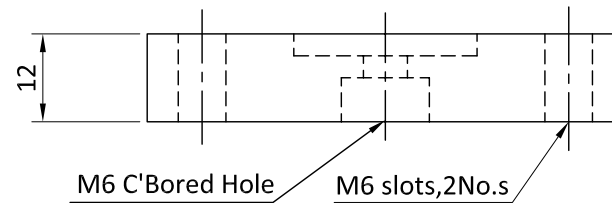

Model No:	Size	Type
PLP-SQ	65x65	Square-small

"INFORMATION ONLY NOT FOR MANUFACTURING"

ALL DIMENSIONS ARE IN MM
UNLESS OTHERWISE STATED

HOLMARC

OPTO-MECHATRONICS PVT. LTD

Pillar Post Base

THIS INFORMATION IS CONFIDENTIAL AND PROPRIETARY TO HOLMARC , ITS WORLDWIDE SUBSIDIARIES AND/OR AFFILIATES.IT MAY NOT BE DISCLOSED TO ANYONE, OTHER THAN HOLMARC PERSONNEL, WITHOUT WRITTEN AUTHORIZATION FROM AN AUTHORIZED REPRESENTATIVE OF HOLMARC

Model No:	Size	Type
PLP-R	Dia-65	Circular-small

"INFORMATION ONLY NOT FOR MANUFACTURING"

ALL DIMENSIONS ARE IN MM
UNLESS OTHERWISE STATED

HOLMARC
OPTO-MECHATRONICS PVT. LTD.

Pillar Post Base

THIS INFORMATION IS CONFIDENTIAL AND PROPRIETARY TO HOLMARC, ITS WORLDWIDE SUBSIDIARIES AND/OR AFFILIATES. IT MAY NOT BE DISCLOSED TO ANYONE, OTHER THAN HOLMARC PERSONNEL, WITHOUT WRITTEN AUTHORIZATION FROM AN AUTHORIZED REPRESENTATIVE OF HOLMARC