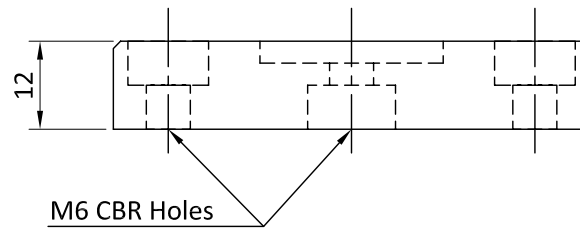

Model No:	Size	Type
PLP-SQ	65x65	Square-small

"INFORMATION ONLY NOT FOR MANUFACTURING"

ALL DIMENSIONS ARE IN MM
UNLESS OTHERWISE STATED

HOLMARC

OPTO-MECHATRONICS PVT. LTD

Pillar Post Base

THIS INFORMATION IS CONFIDENTIAL AND PROPRIETARY TO HOLMARC , ITS WORLDWIDE SUBSIDIARIES AND/OR AFFILIATES.IT MAY NOT BE DISCLOSED TO ANYONE, OTHER THAN HOLMARC PERSONNEL, WITHOUT WRITTEN AUTHORIZATION FROM AN AUTHORIZED REPRESENTATIVE OF HOLMARC

Model No:	Size	Type
PLP-R	Dia-65	Circular-small

"INFORMATION ONLY NOT FOR MANUFACTURING"

ALL DIMENSIONS ARE IN MM
UNLESS OTHERWISE STATED

HOLMARC
OPTO-MECHATRONICS PVT. LTD.

Pillar Post Base

THIS INFORMATION IS CONFIDENTIAL AND PROPRIETARY TO HOLMARC, ITS WORLDWIDE SUBSIDIARIES AND/OR AFFILIATES. IT MAY NOT BE DISCLOSED TO ANYONE, OTHER THAN HOLMARC PERSONNEL, WITHOUT WRITTEN AUTHORIZATION FROM AN AUTHORIZED REPRESENTATIVE OF HOLMARC