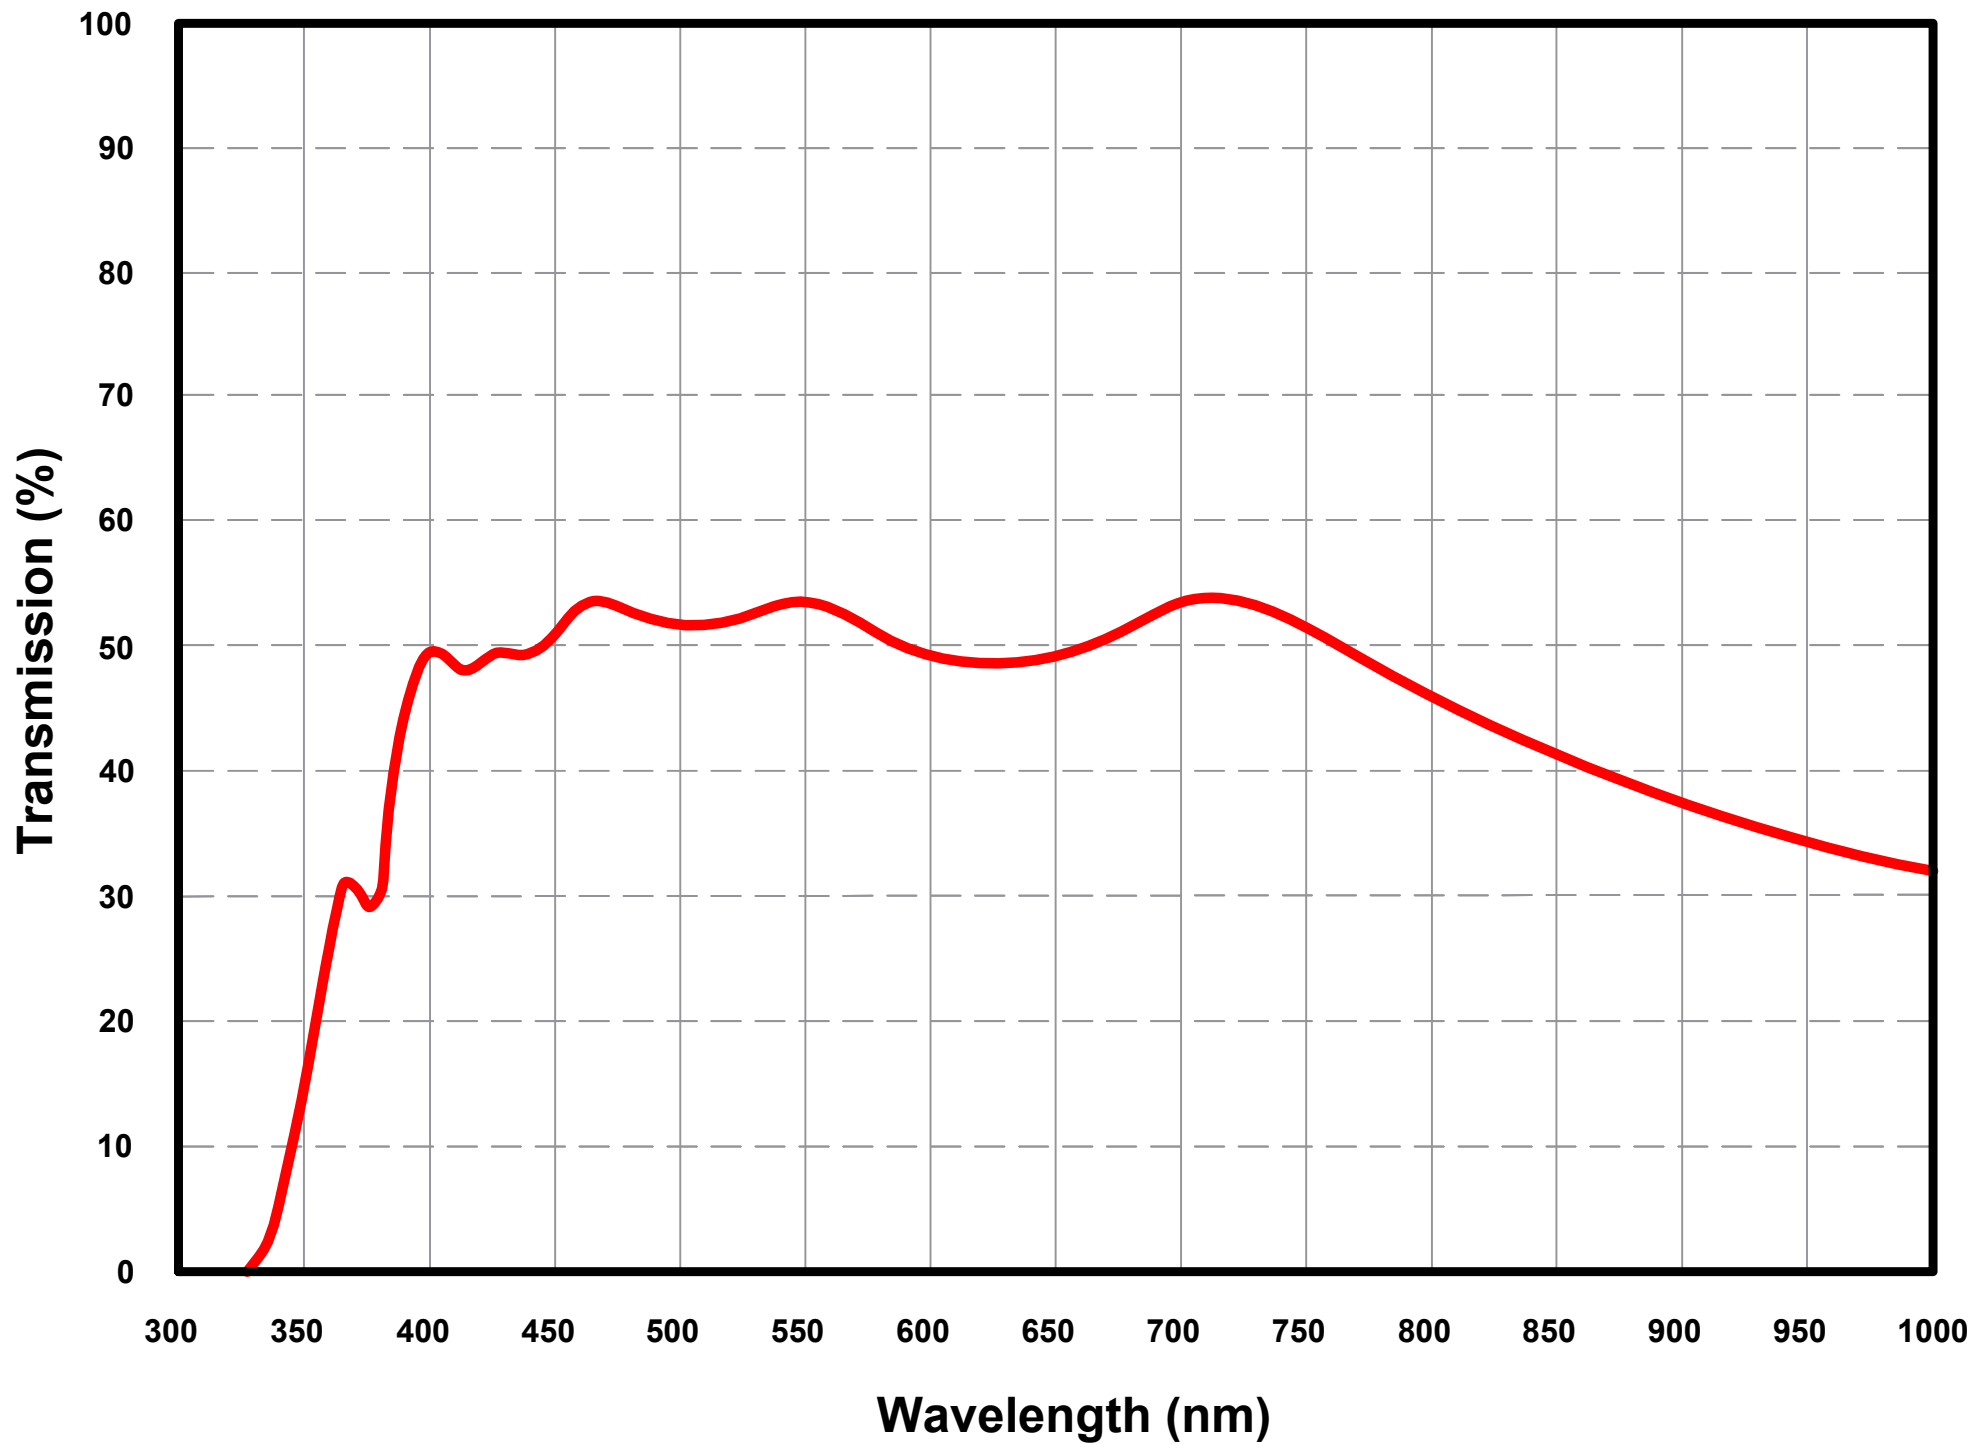

Absorptive ND Filter , OD - 0.1

Absorptive ND Filter , OD - 0.2

Absorptive ND Filter , OD - 0.3

Absorptive ND Filter , OD - 0.4

Absorptive ND Filter , OD - 0.5

Absorptive ND Filter , OD - 0.6

Absorptive ND Filter , OD - 1.0

Absorptive ND Filter , OD - 1.3

Absorptive ND Filter , OD - 2.0

Absorptive ND Filter , OD - 3.0

Absorptive ND Filter , OD - 4.0

Absorptive ND Filter , OD - 5.0

Absorptive ND Filter , OD - 6.0