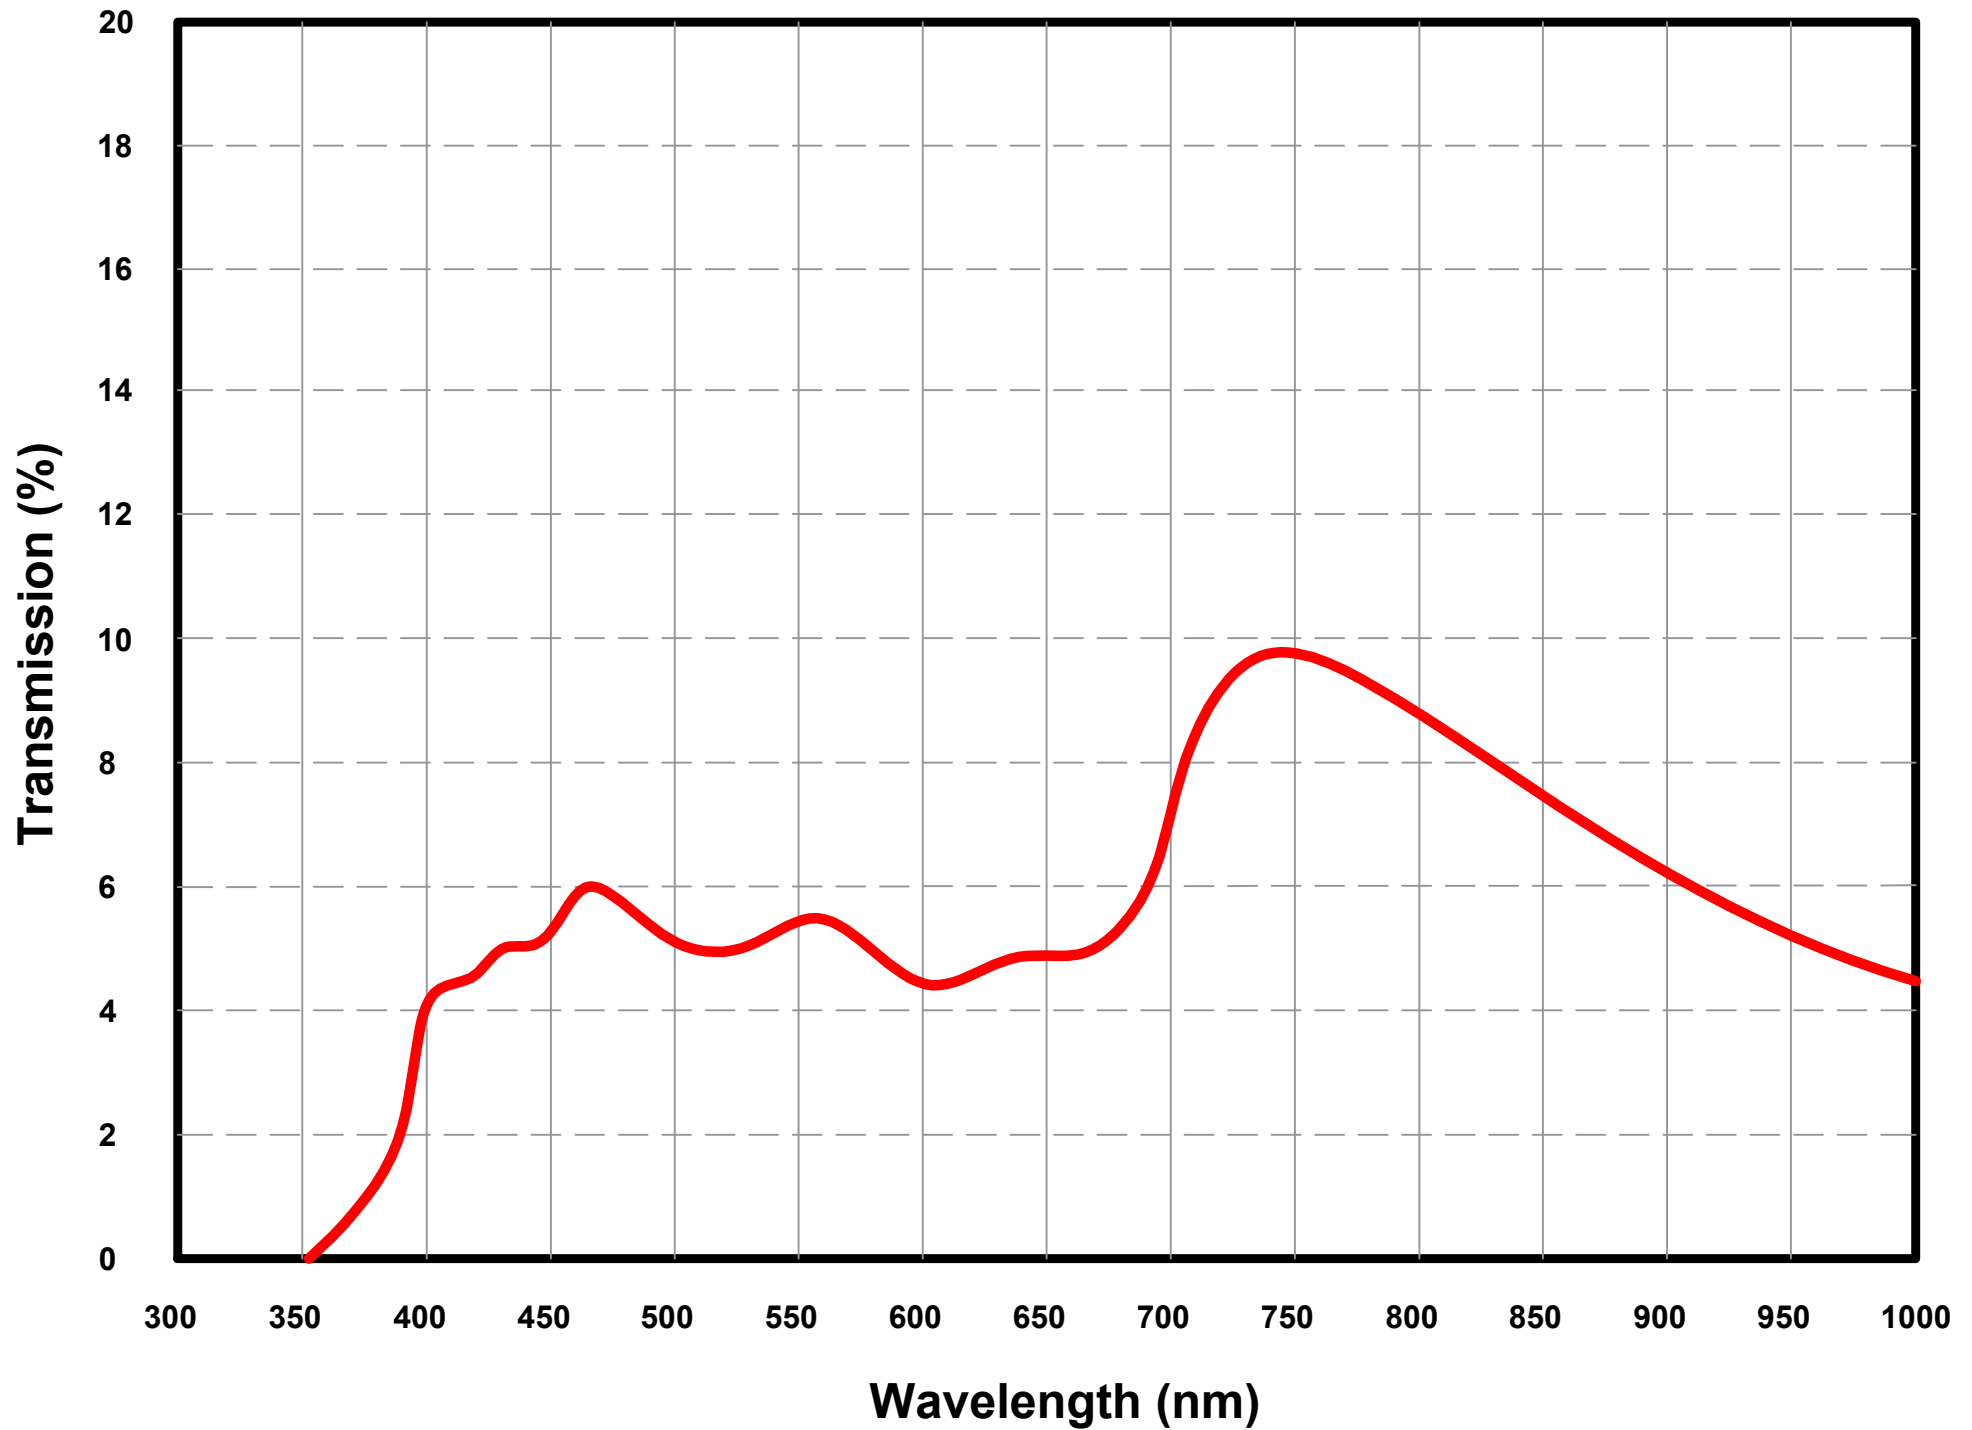

Absorptive ND Filter , OD - 0.1

Absorptive ND Filter , OD - 0.2

Absorptive ND Filter , OD - 0.3

Absorptive ND Filter , OD - 0.4

Absorptive ND Filter , OD - 0.5

Absorptive ND Filter , OD - 0.6

Absorptive ND Filter , OD - 1.0

Absorptive ND Filter , OD - 1.3

Absorptive ND Filter , OD - 2.0

Absorptive ND Filter , OD - 3.0

Absorptive ND Filter , OD - 4.0

Absorptive ND Filter , OD - 5.0

Absorptive ND Filter , OD - 6.0