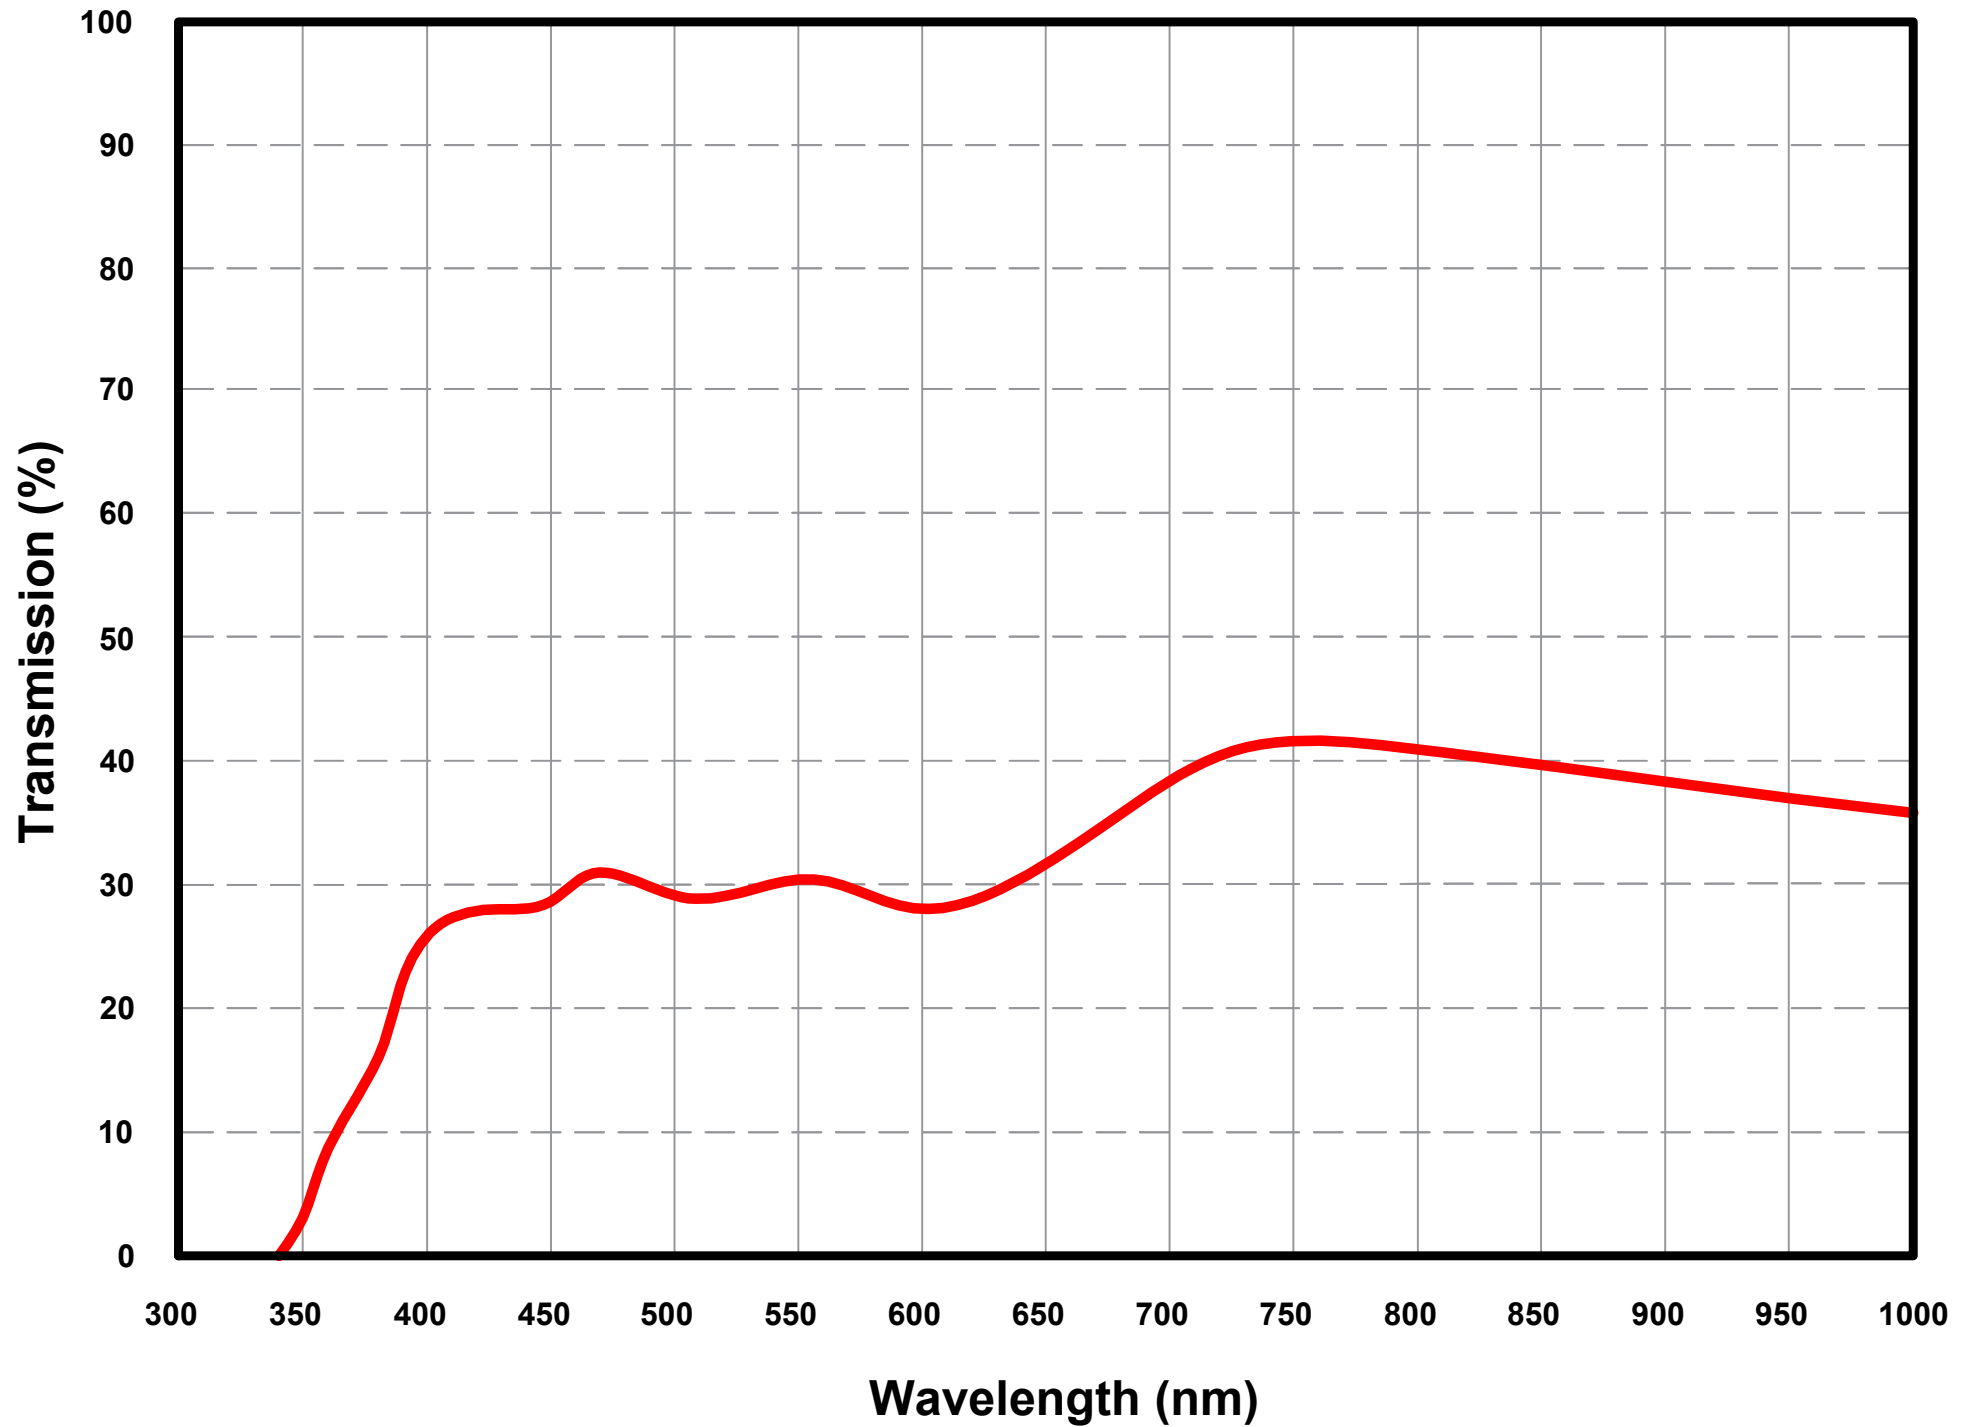

Absorptive ND Filter , OD - 0.1

Absorptive ND Filter , OD - 0.2

Absorptive ND Filter , OD - 0.3

Absorptive ND Filter , OD - 0.4

Absorptive ND Filter , OD - 0.5

Absorptive ND Filter , OD - 0.6

Absorptive ND Filter , OD - 1.0

Absorptive ND Filter , OD - 1.3

Absorptive ND Filter , OD - 2.0

Absorptive ND Filter , OD - 3.0

Absorptive ND Filter , OD - 4.0

Absorptive ND Filter , OD - 5.0

Absorptive ND Filter , OD - 6.0