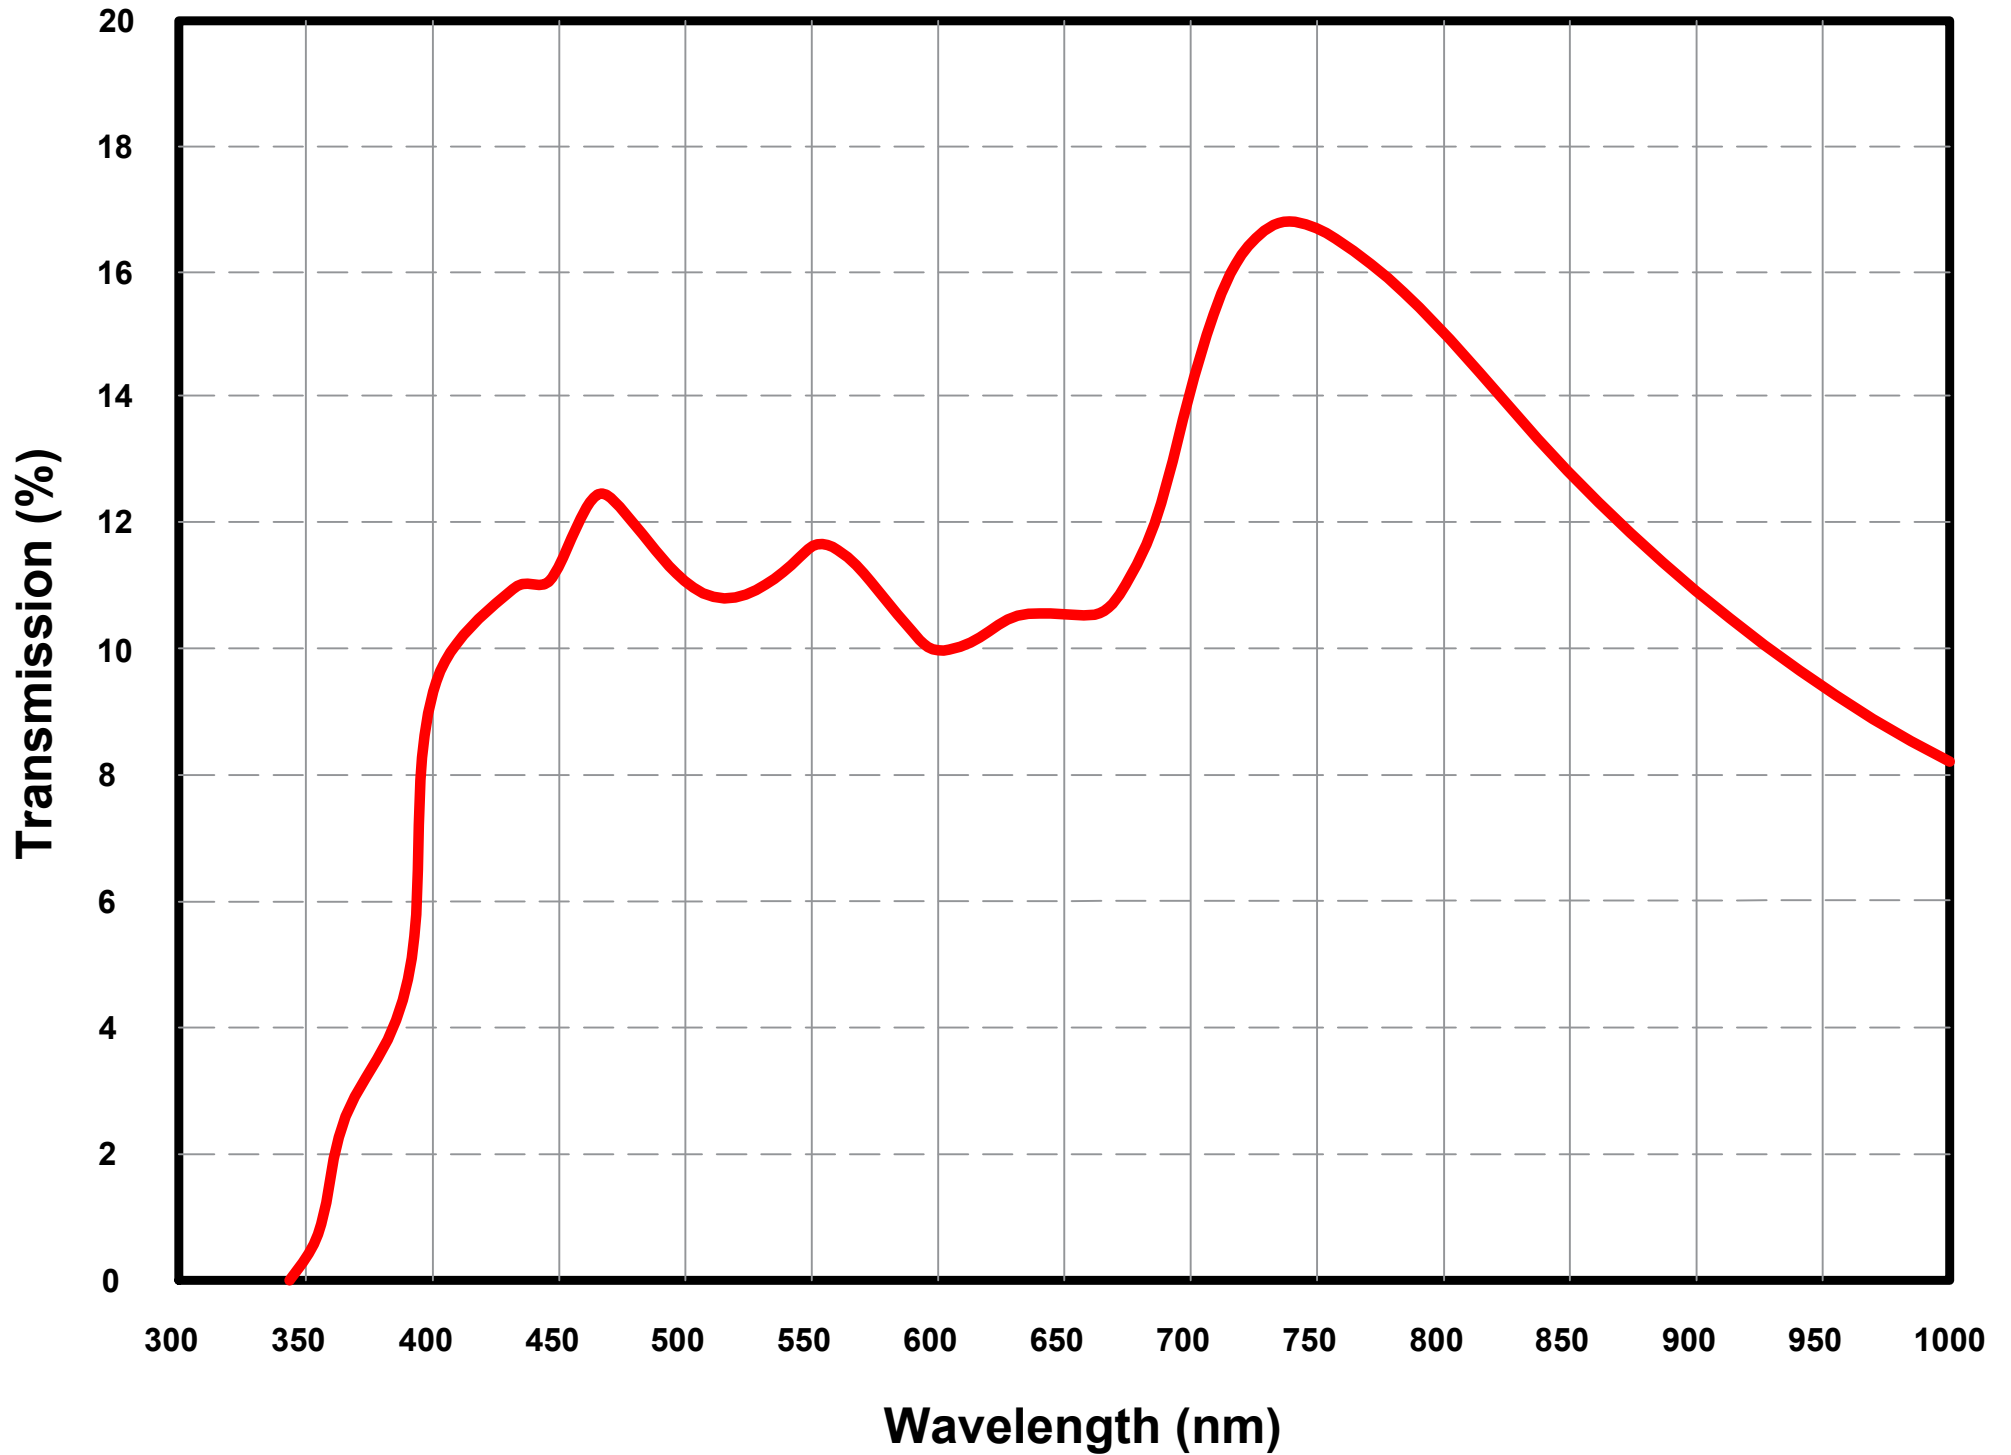

Absorptive ND Filter , OD - 0.1

Absorptive ND Filter , OD - 0.2

Absorptive ND Filter , OD - 0.3

Absorptive ND Filter , OD - 0.4

Absorptive ND Filter , OD - 0.5

Absorptive ND Filter , OD - 0.6

Absorptive ND Filter , OD - 1.0

Absorptive ND Filter , OD - 1.3

Absorptive ND Filter , OD - 2.0

Absorptive ND Filter , OD - 3.0

Absorptive ND Filter , OD - 4.0

Absorptive ND Filter , OD - 5.0

Absorptive ND Filter , OD - 6.0