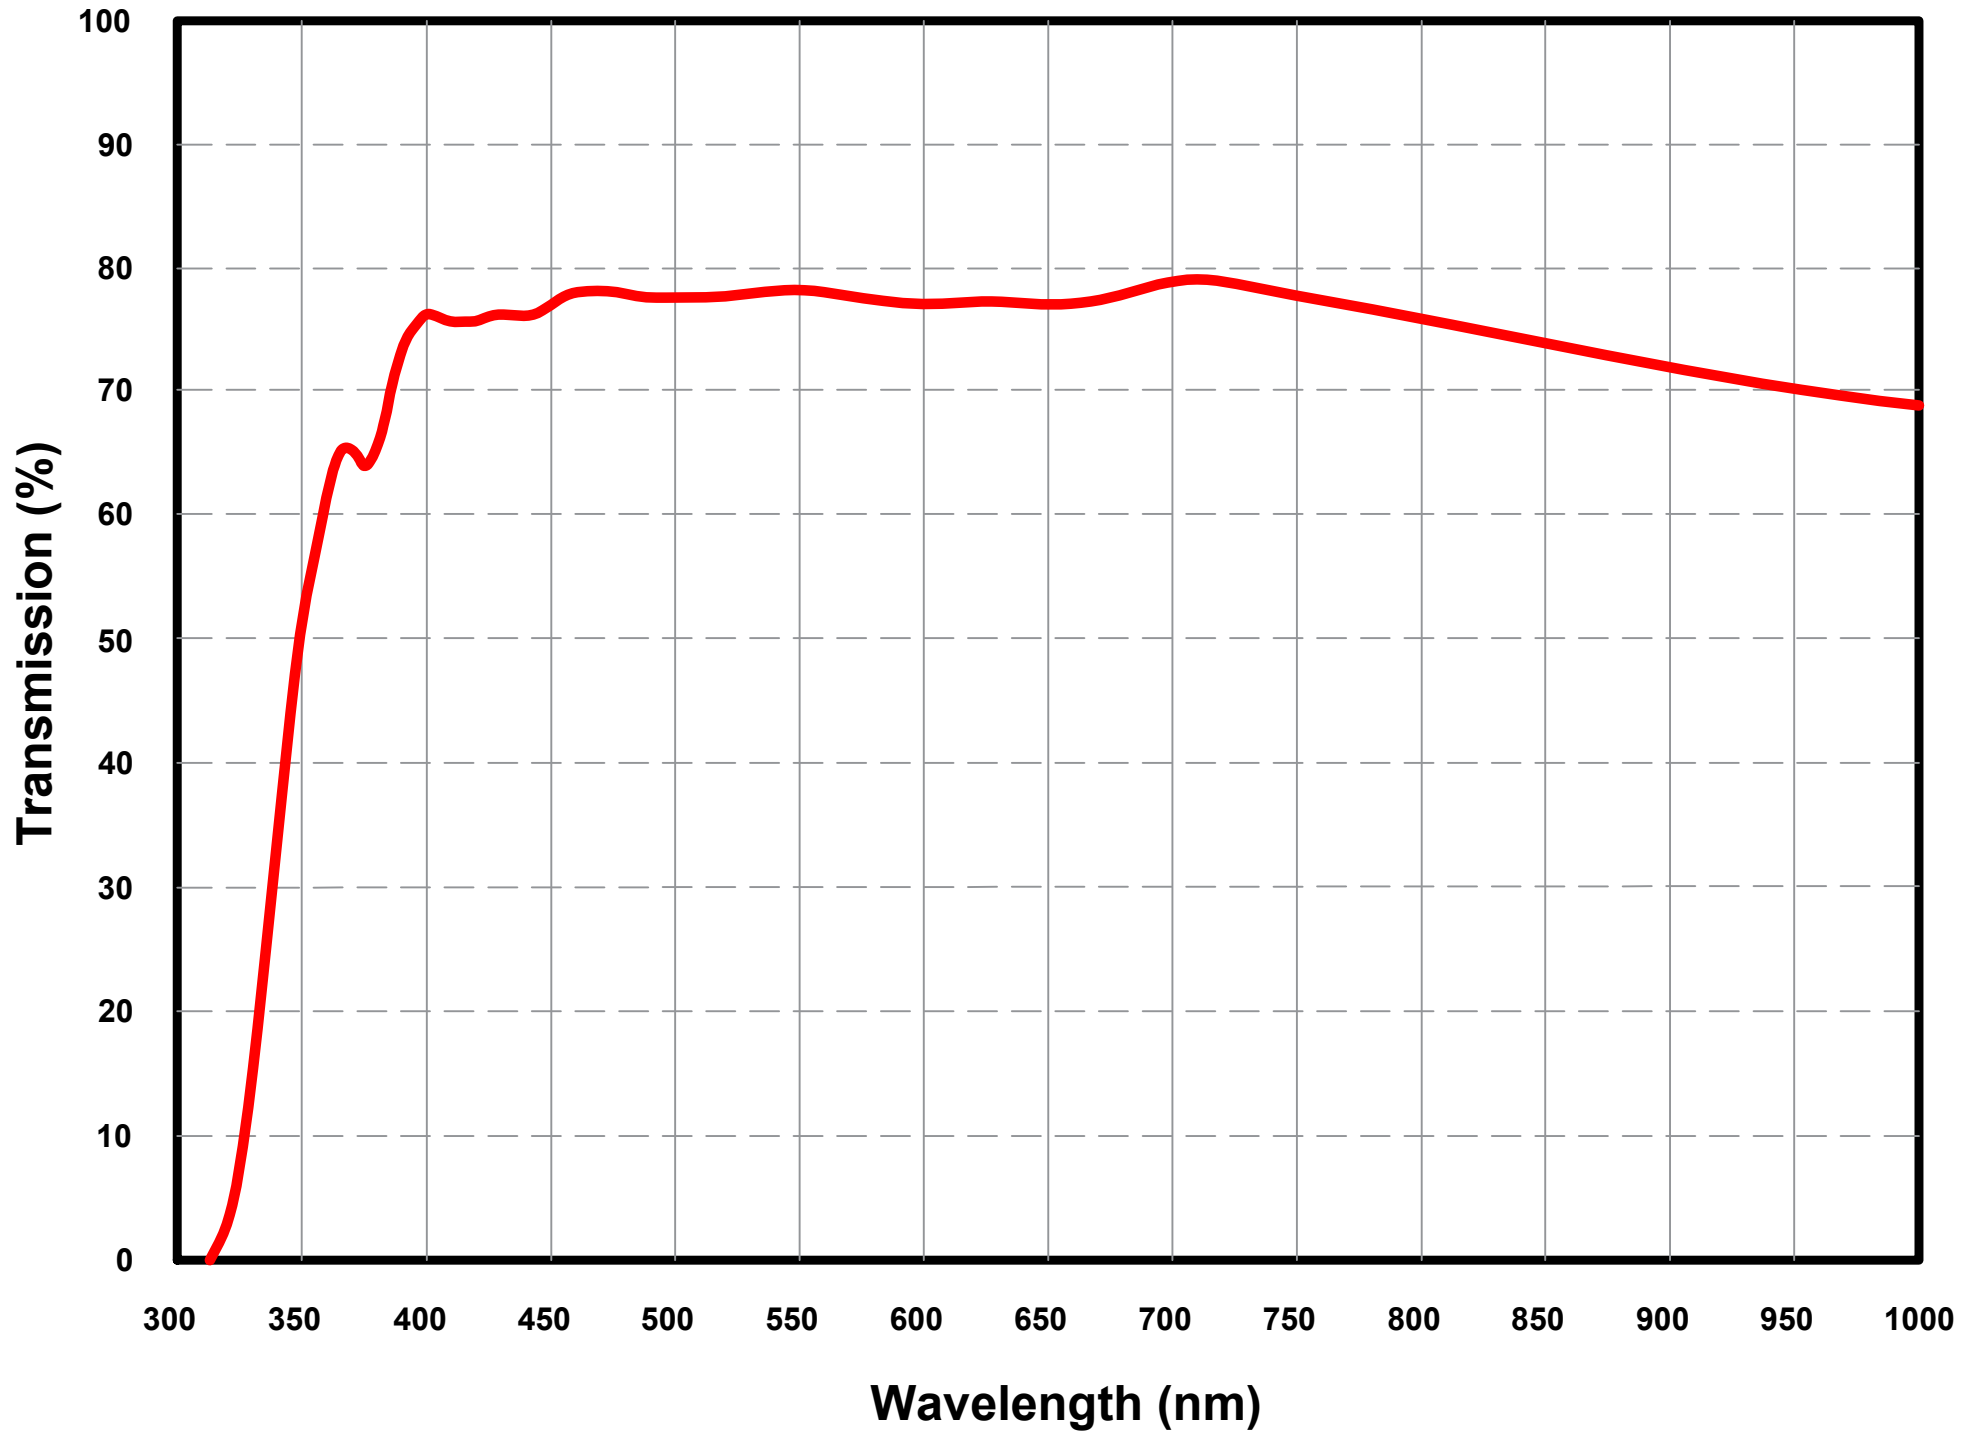

Absorptive ND Filter , OD - 0.1

Absorptive ND Filter , OD - 0.2

Absorptive ND Filter , OD - 0.3

Absorptive ND Filter , OD - 0.4

Absorptive ND Filter , OD - 0.5

Absorptive ND Filter , OD - 0.6

Absorptive ND Filter , OD - 1.0

Absorptive ND Filter , OD - 1.3

Absorptive ND Filter , OD - 2.0

Absorptive ND Filter , OD - 3.0

Absorptive ND Filter , OD - 4.0

Absorptive ND Filter , OD - 5.0

Absorptive ND Filter , OD - 6.0