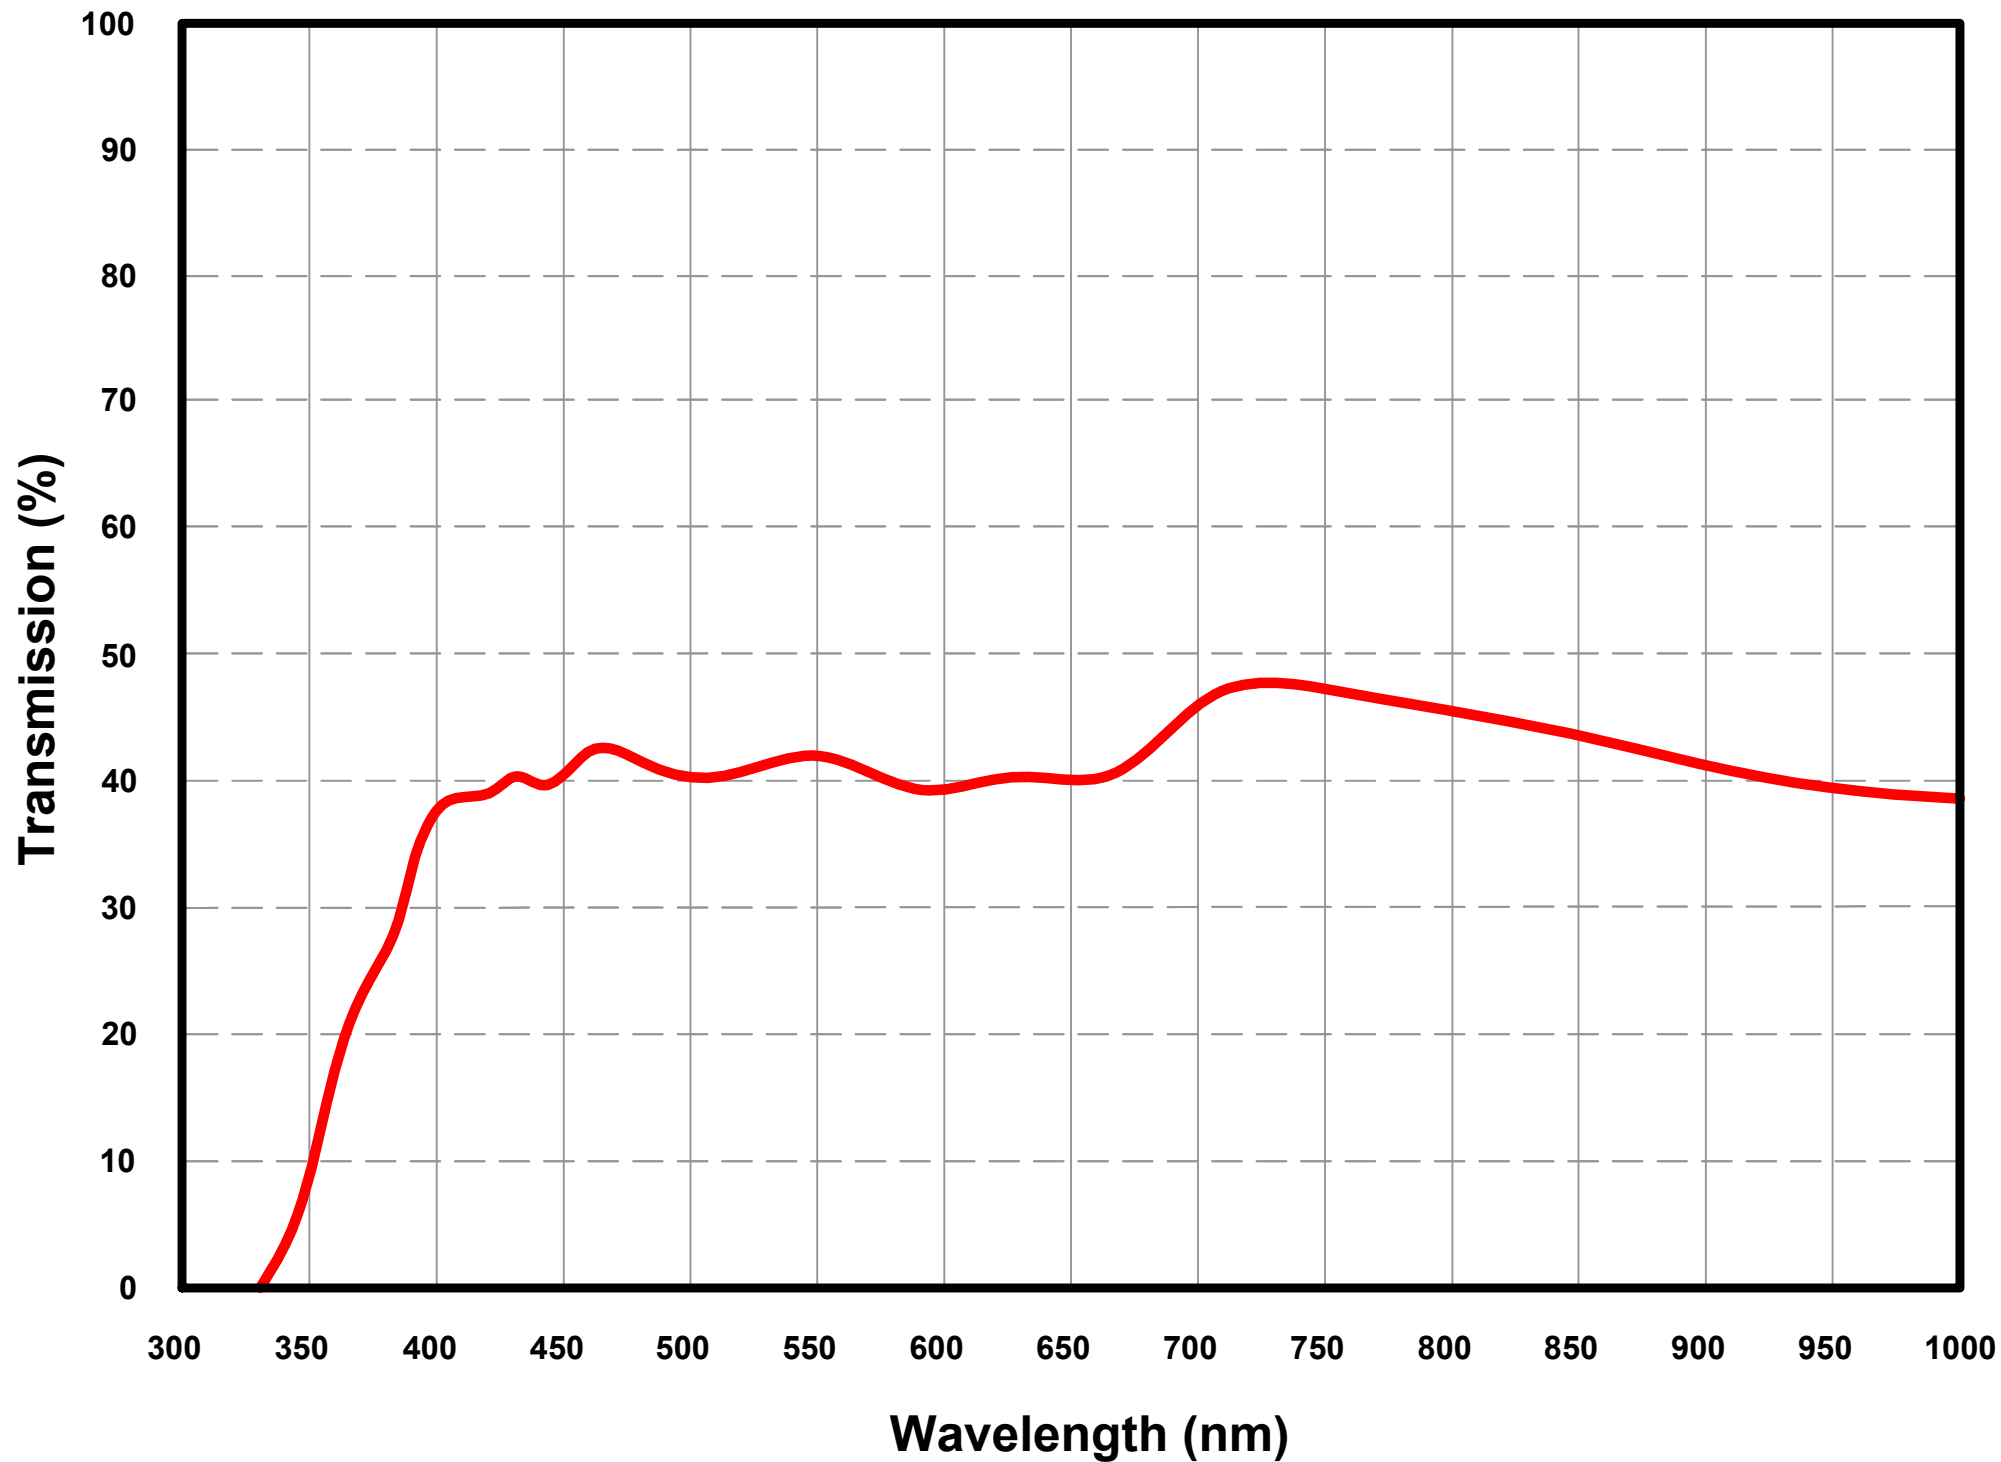

Absorptive ND Filter , OD - 0.1

Absorptive ND Filter , OD - 0.2

Absorptive ND Filter , OD - 0.3

Absorptive ND Filter , OD - 0.4

Absorptive ND Filter , OD - 0.5

Absorptive ND Filter , OD - 0.6

Absorptive ND Filter , OD - 1.0

Absorptive ND Filter , OD - 1.3

Absorptive ND Filter , OD - 2.0

Absorptive ND Filter , OD - 3.0

Absorptive ND Filter , OD - 4.0

Absorptive ND Filter , OD - 5.0

Absorptive ND Filter , OD - 6.0