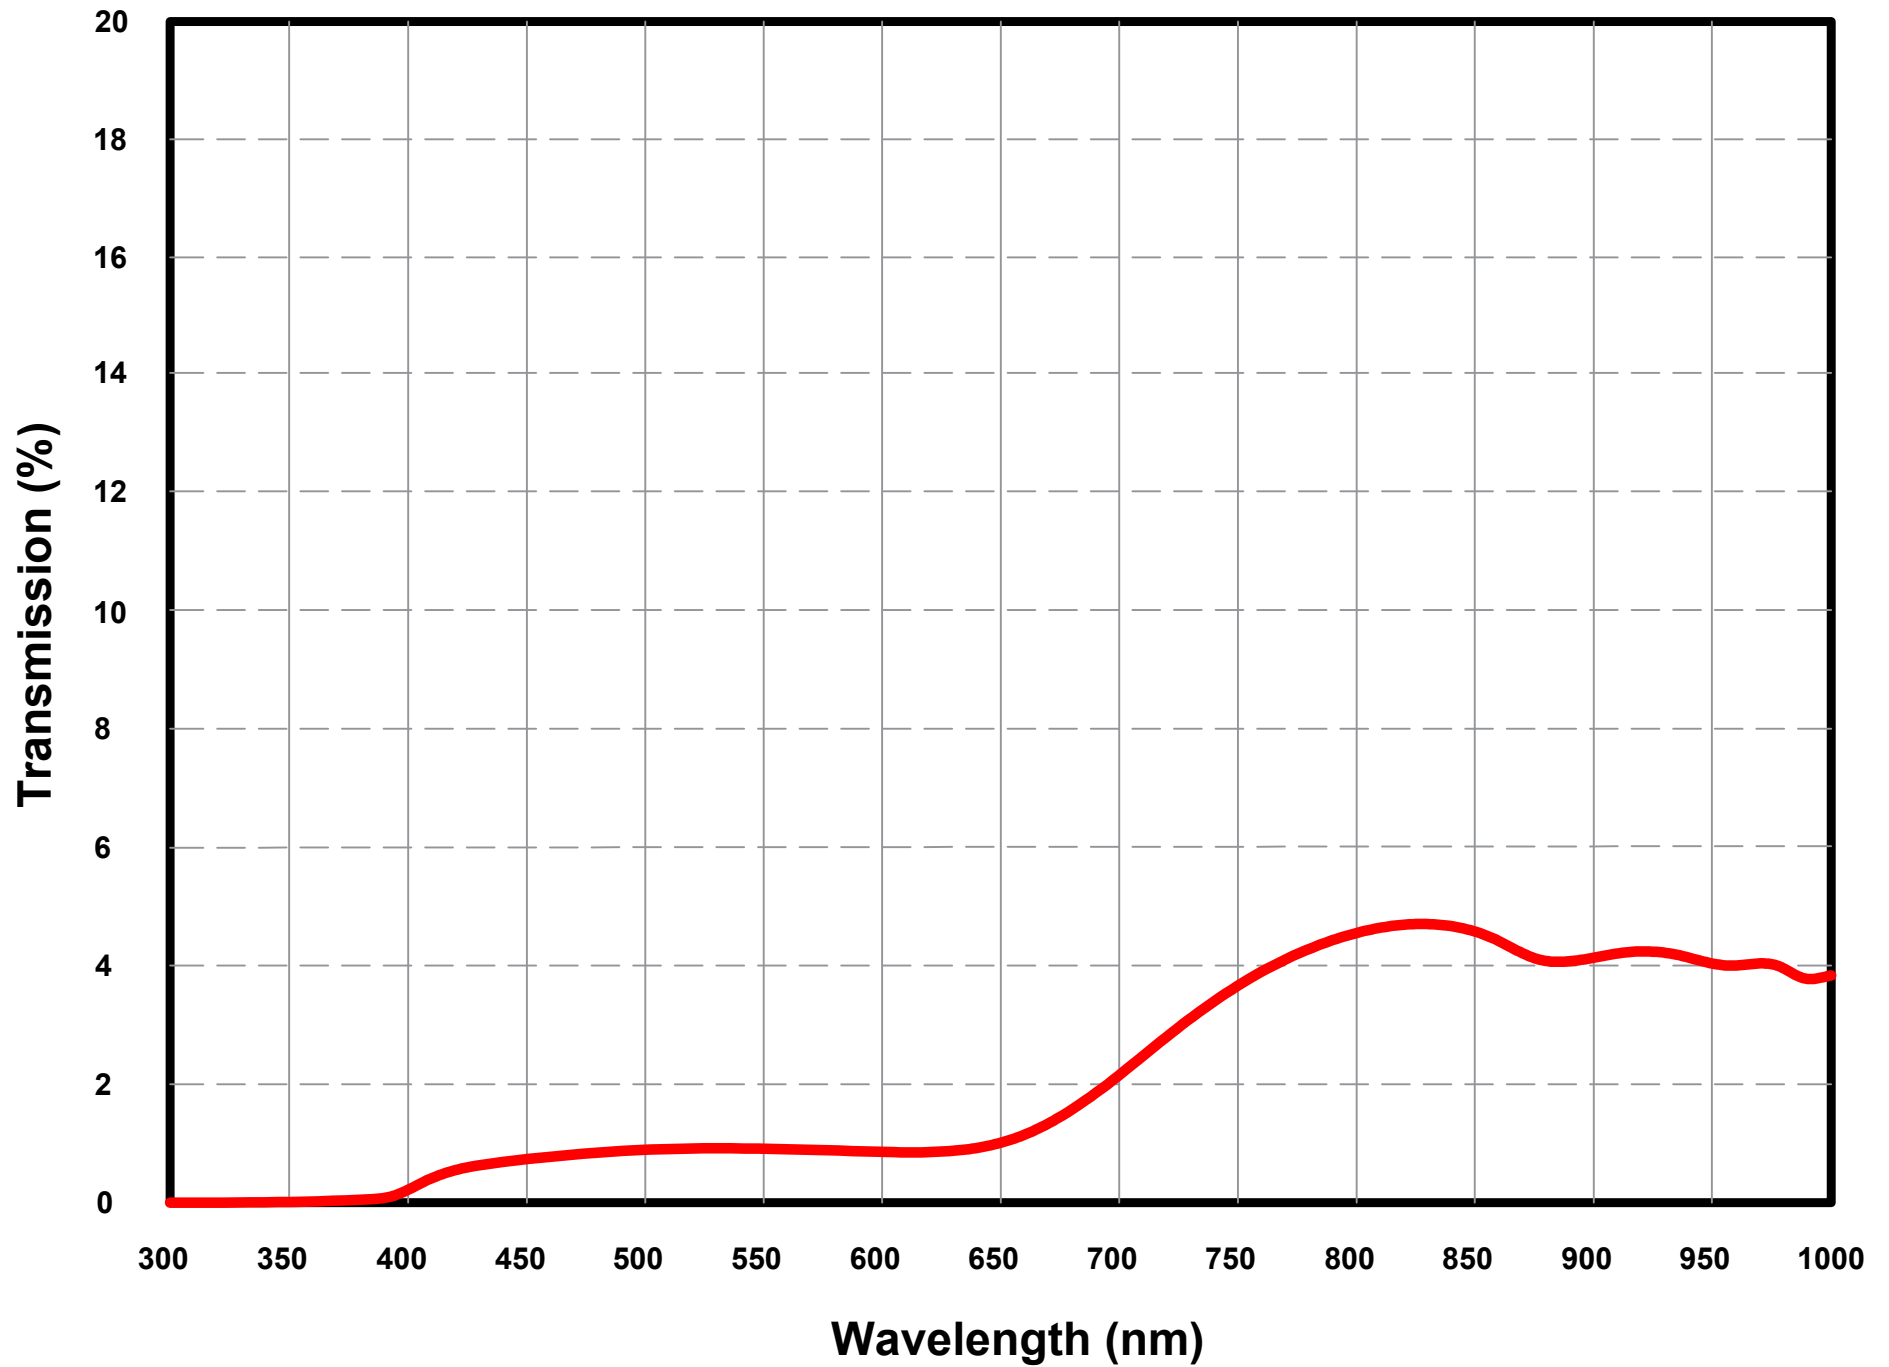

Absorptive ND Filter , OD - 0.1

Absorptive ND Filter , OD - 0.2

Absorptive ND Filter , OD - 0.3

Absorptive ND Filter , OD - 0.4

Absorptive ND Filter , OD - 0.5

Absorptive ND Filter , OD - 0.6

Absorptive ND Filter , OD - 1.0

Absorptive ND Filter , OD - 1.3

Absorptive ND Filter , OD - 2.0

Absorptive ND Filter , OD - 3.0

Absorptive ND Filter , OD - 4.0

Absorptive ND Filter , OD - 5.0

Absorptive ND Filter , OD - 6.0