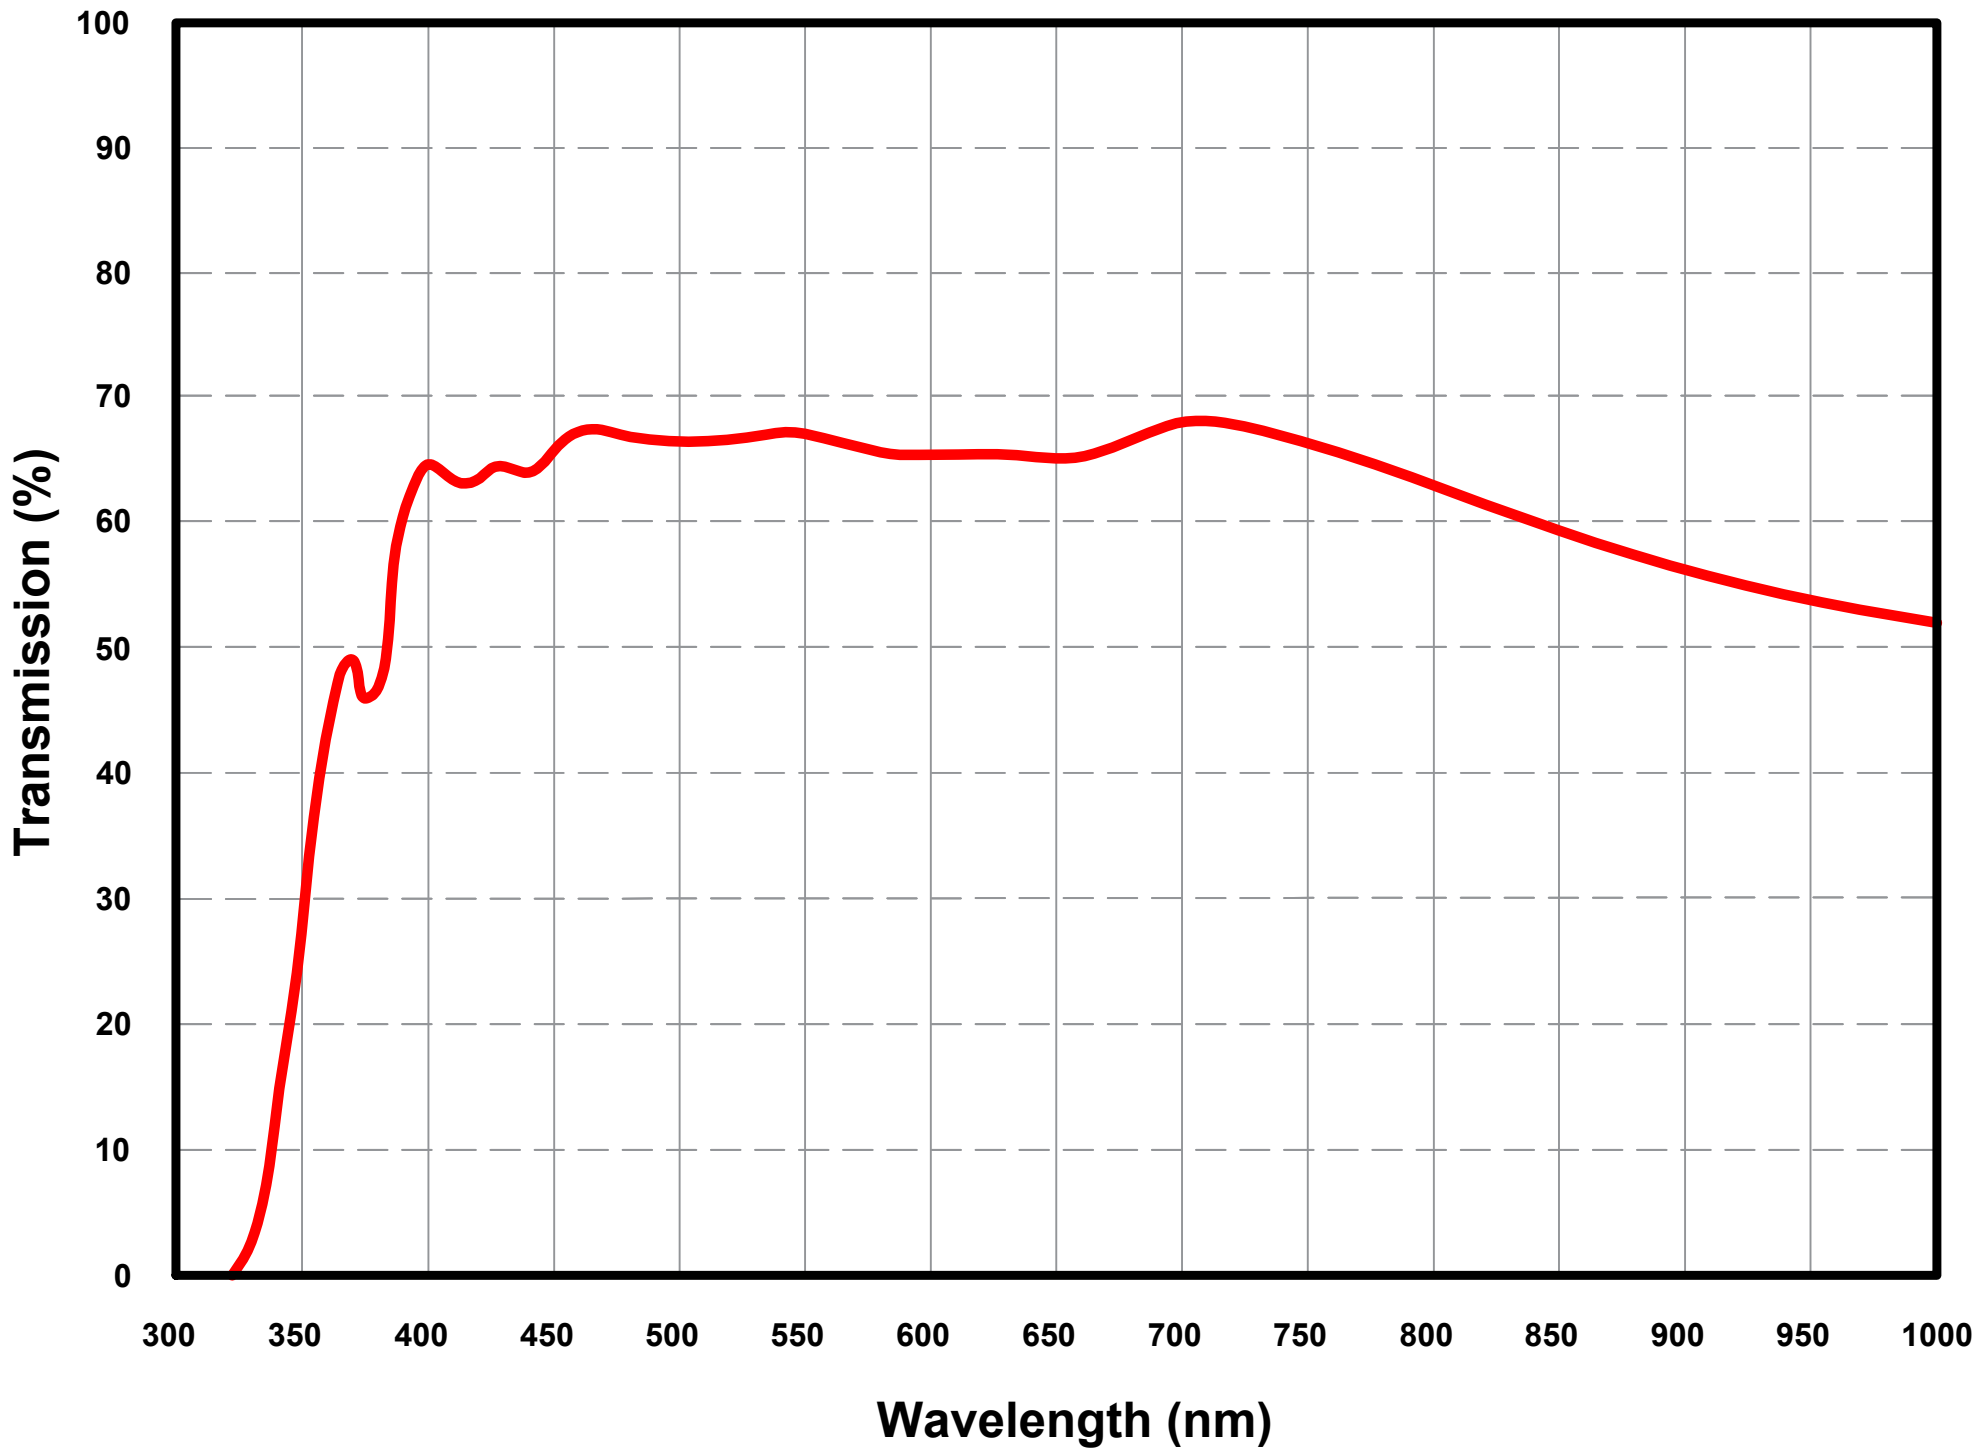

Absorptive ND Filter , OD - 0.1

Absorptive ND Filter , OD - 0.2

Absorptive ND Filter , OD - 0.3

Absorptive ND Filter , OD - 0.4

Absorptive ND Filter , OD - 0.5

Absorptive ND Filter , OD - 0.6

Absorptive ND Filter , OD - 1.0

Absorptive ND Filter , OD - 1.3

Absorptive ND Filter , OD - 2.0

Absorptive ND Filter , OD - 3.0

Absorptive ND Filter , OD - 4.0

Absorptive ND Filter , OD - 5.0

Absorptive ND Filter , OD - 6.0