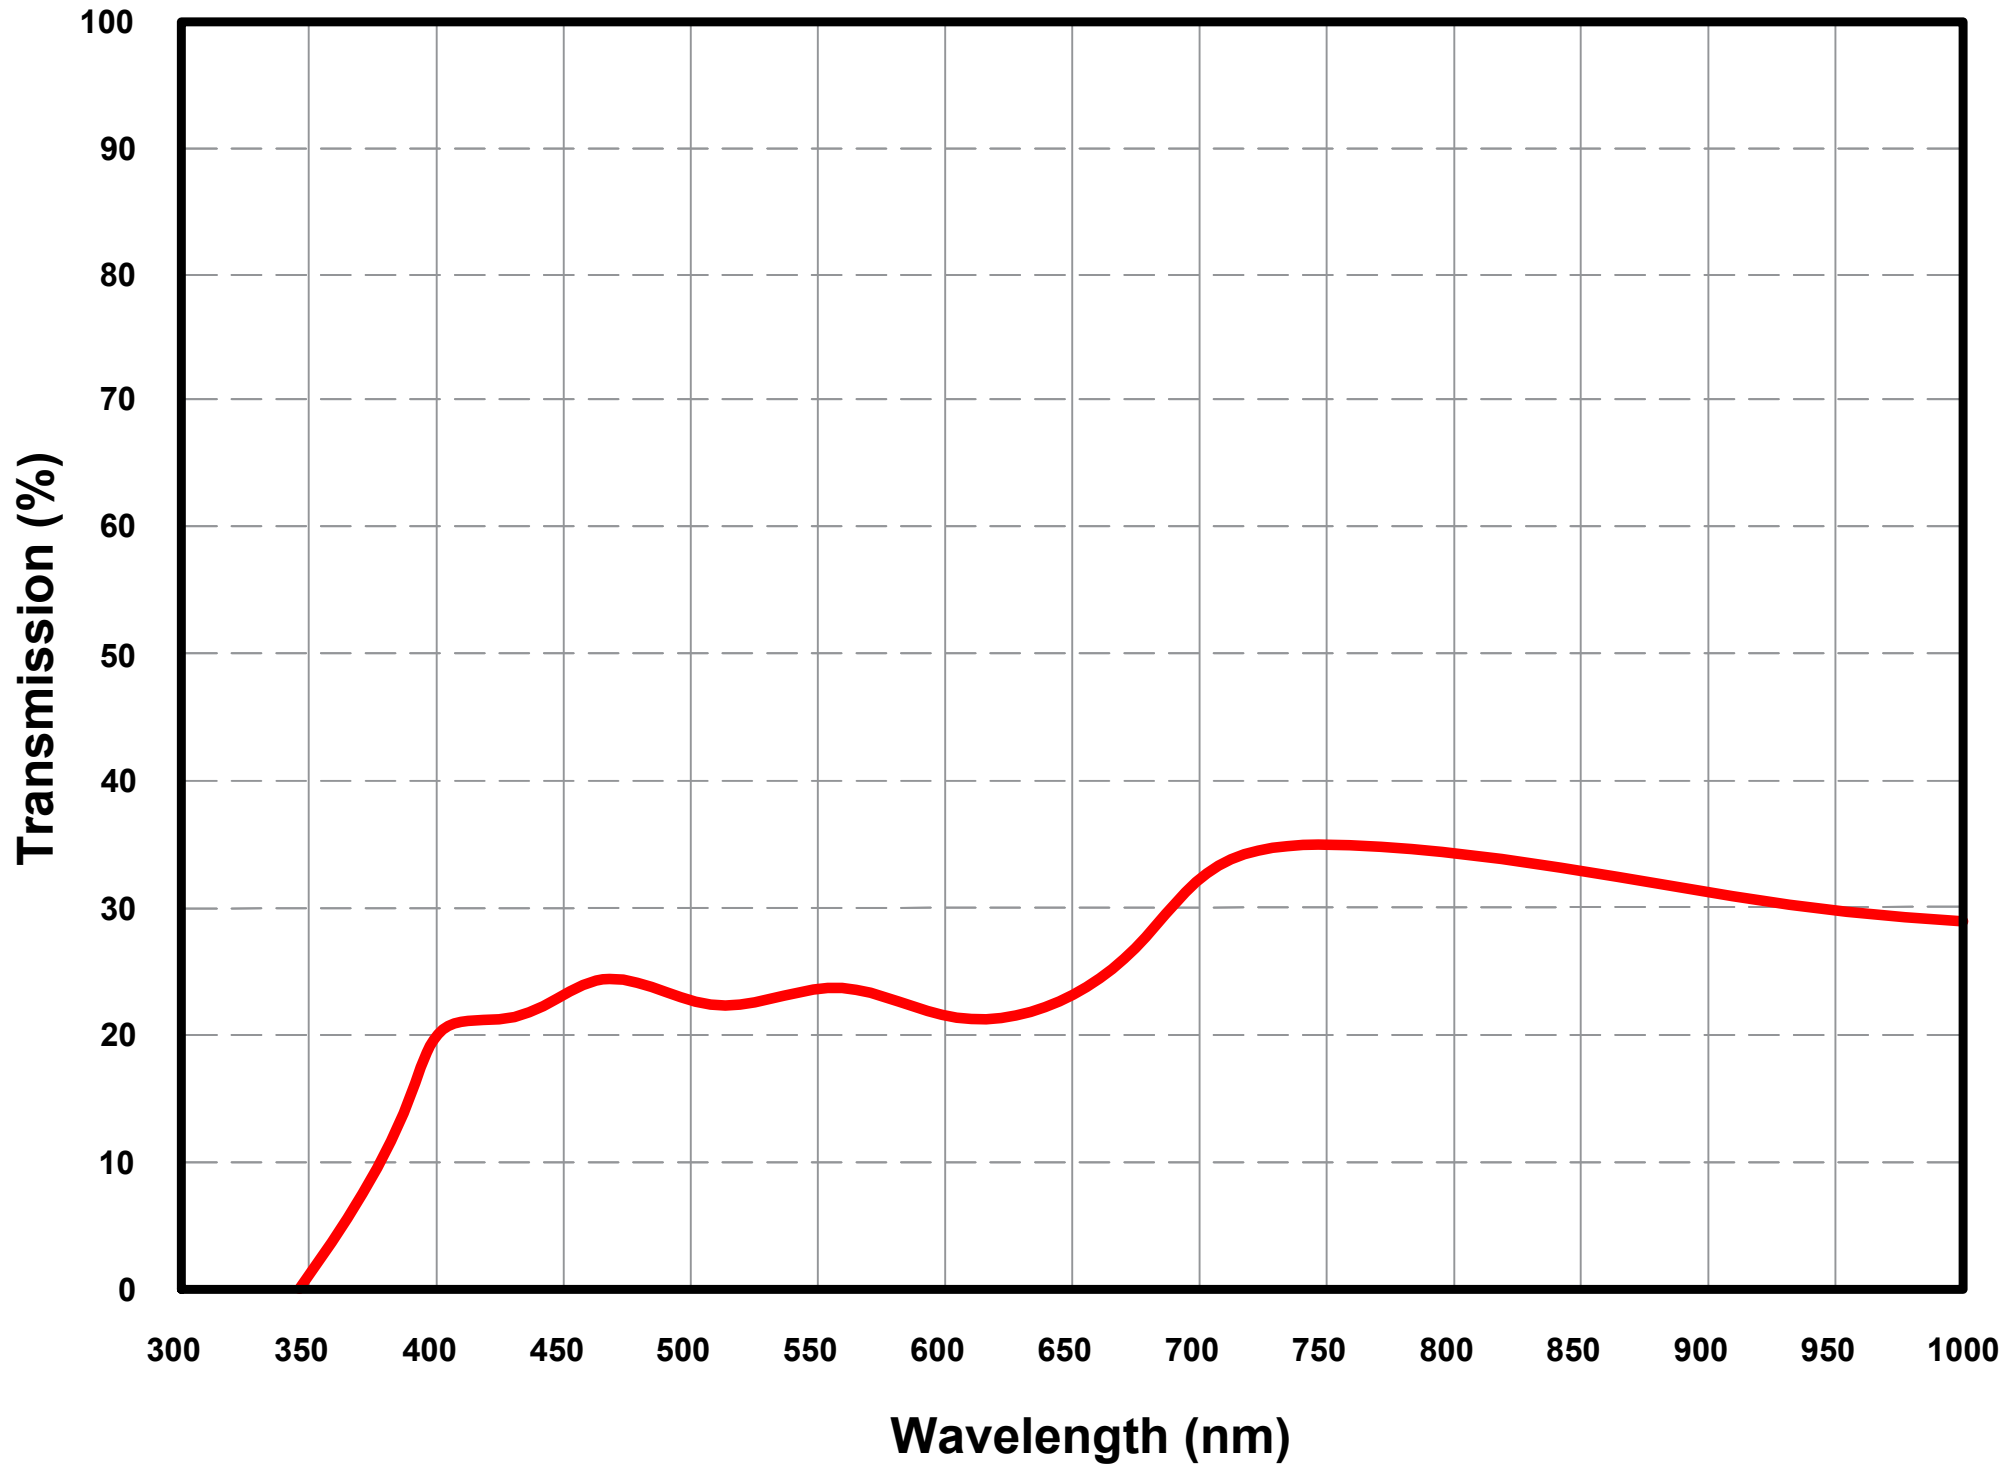

Absorptive ND Filter , OD - 0.1

Absorptive ND Filter , OD - 0.2

Absorptive ND Filter , OD - 0.3

Absorptive ND Filter , OD - 0.4

Absorptive ND Filter , OD - 0.5

Absorptive ND Filter , OD - 0.6

Absorptive ND Filter , OD - 1.0

Absorptive ND Filter , OD - 1.3

Absorptive ND Filter , OD - 2.0

Absorptive ND Filter , OD - 3.0

Absorptive ND Filter , OD - 4.0

Absorptive ND Filter , OD - 5.0

Absorptive ND Filter , OD - 6.0