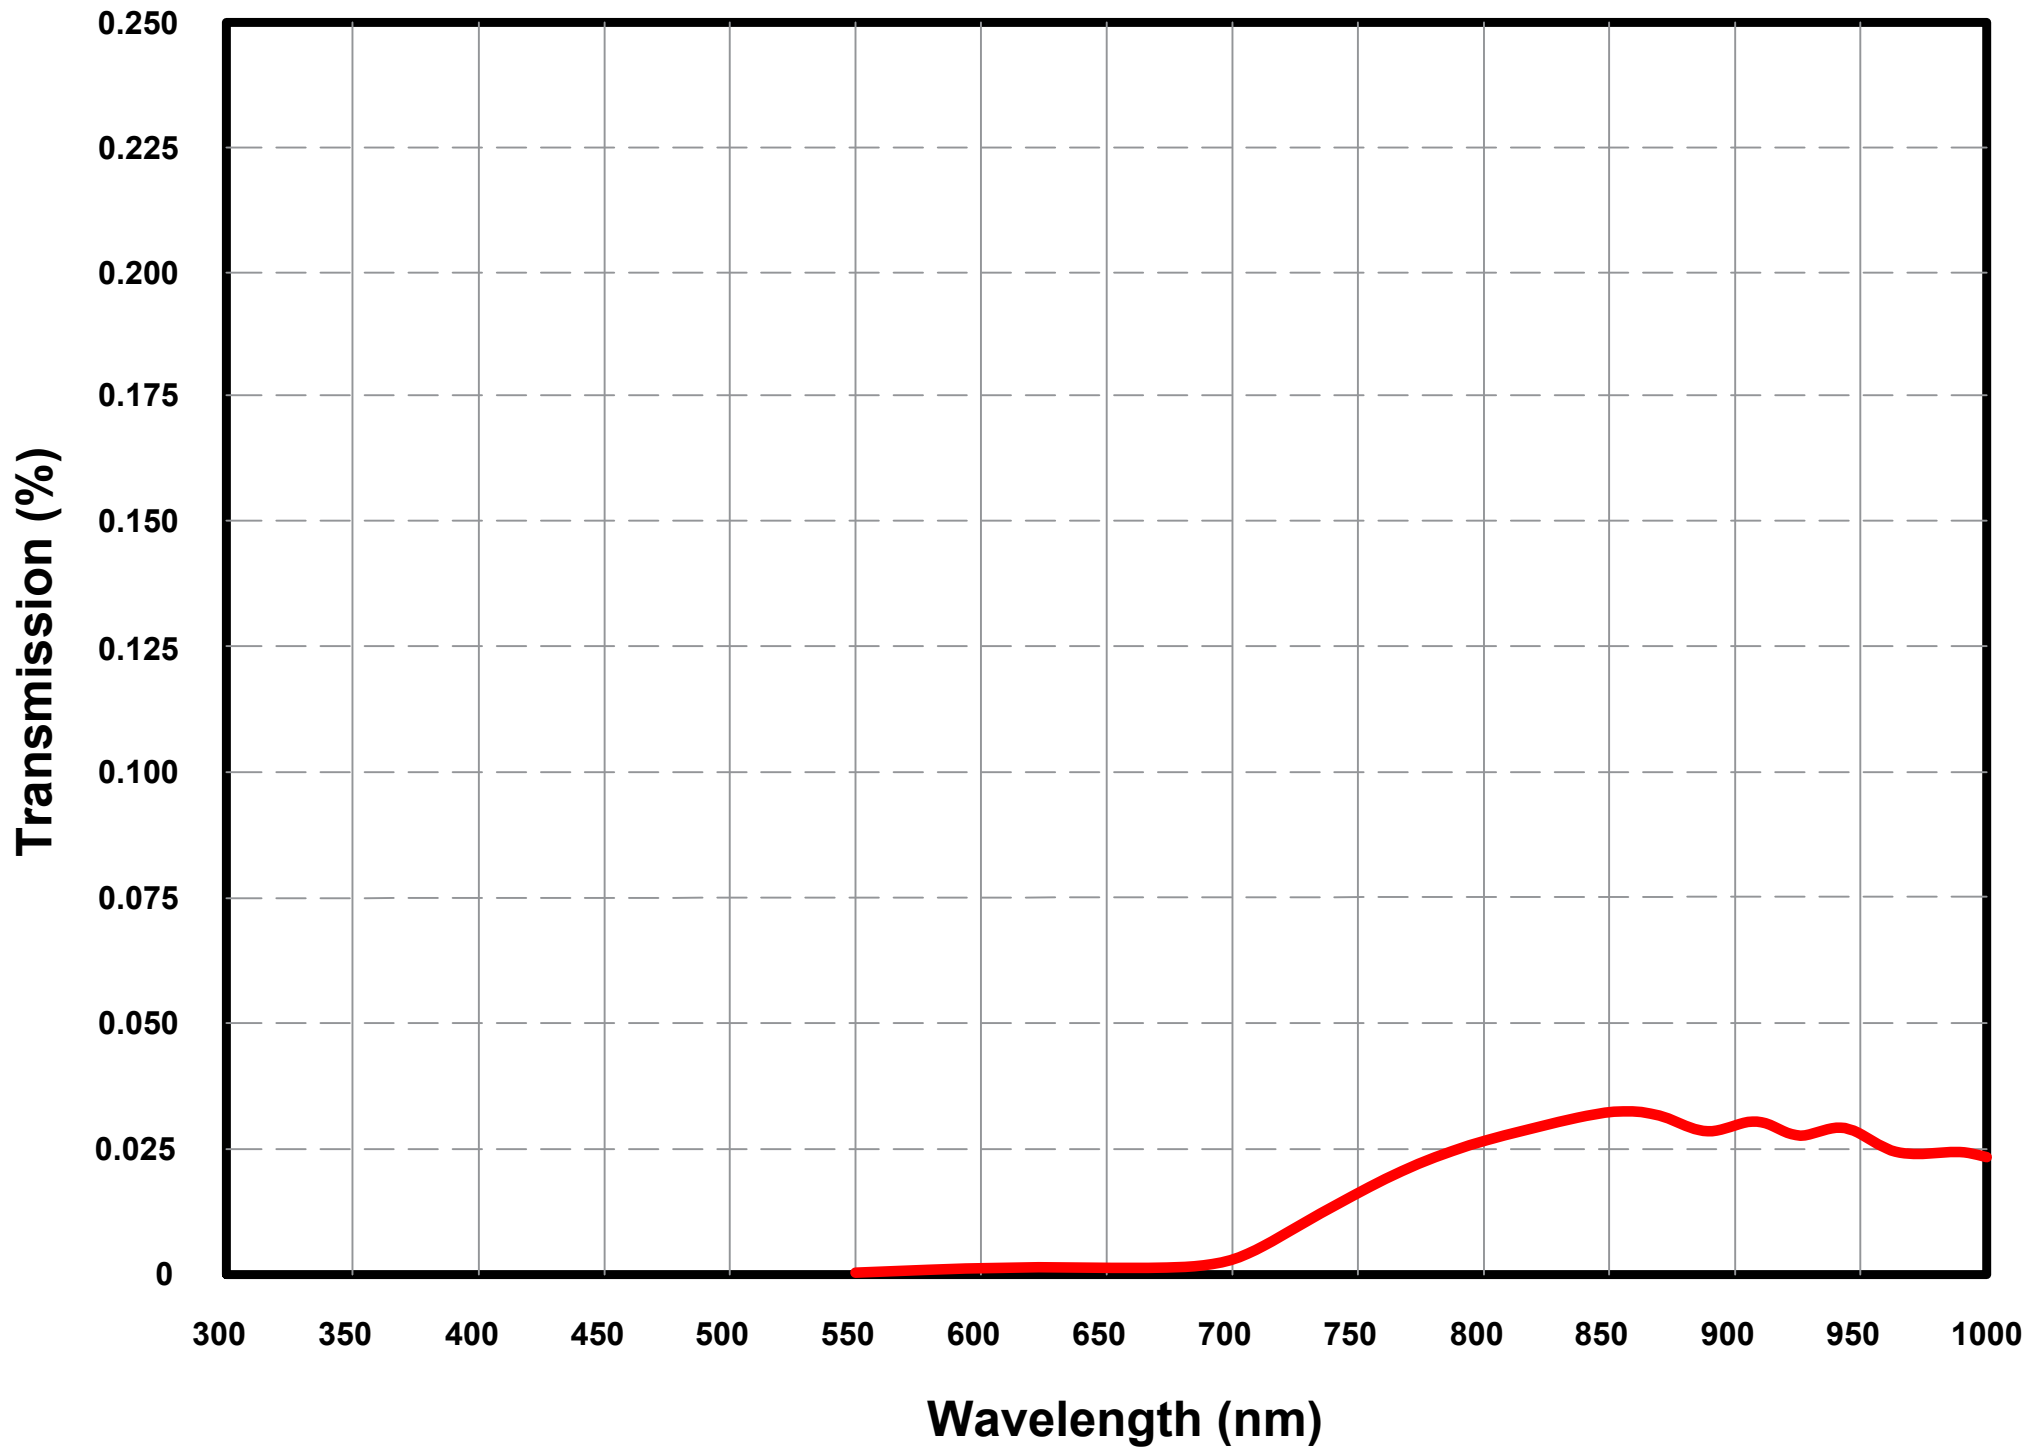

Absorptive ND Filter , OD - 0.1

Absorptive ND Filter , OD - 0.2

Absorptive ND Filter , OD - 0.3

Absorptive ND Filter , OD - 0.4

Absorptive ND Filter , OD - 0.5

Absorptive ND Filter , OD - 0.6

Absorptive ND Filter , OD - 1.0

Absorptive ND Filter , OD - 1.3

Absorptive ND Filter , OD - 2.0

Absorptive ND Filter , OD - 3.0

Absorptive ND Filter , OD - 4.0

Absorptive ND Filter , OD - 5.0

Absorptive ND Filter , OD - 6.0