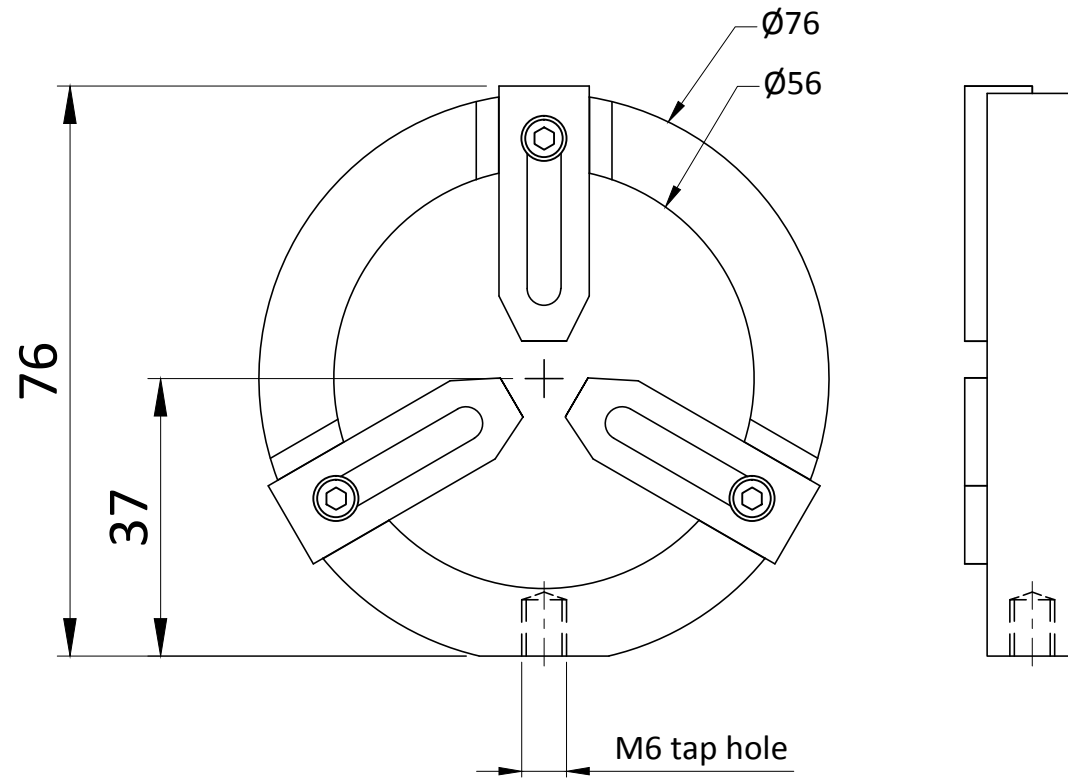

Model No	Max.Optic Size. (mm)	Center Height
ALM-C-25	5 - 25	24

"INFORMATION ONLY NOT FOR MANUFACTURING"

ALL DIMENSIONS ARE IN MM
UNLESS OTHERWISE STATED

Scale : NA

HOLMARC
OPTO-MECHATRONICS PVT. LTD

Circular Adjustable Lens
Mount

Model No	Max.Optic Size. (mm)	Center Height
ALM-C-50	25 - 50	37

"INFORMATION ONLY NOT FOR MANUFACTURING"

ALL DIMENSIONS ARE IN MM
UNLESS OTHERWISE STATED

HOLMARC
OPTO-MECHATRONICS PVT. LTD

Circular Adjustable Lens
Mount