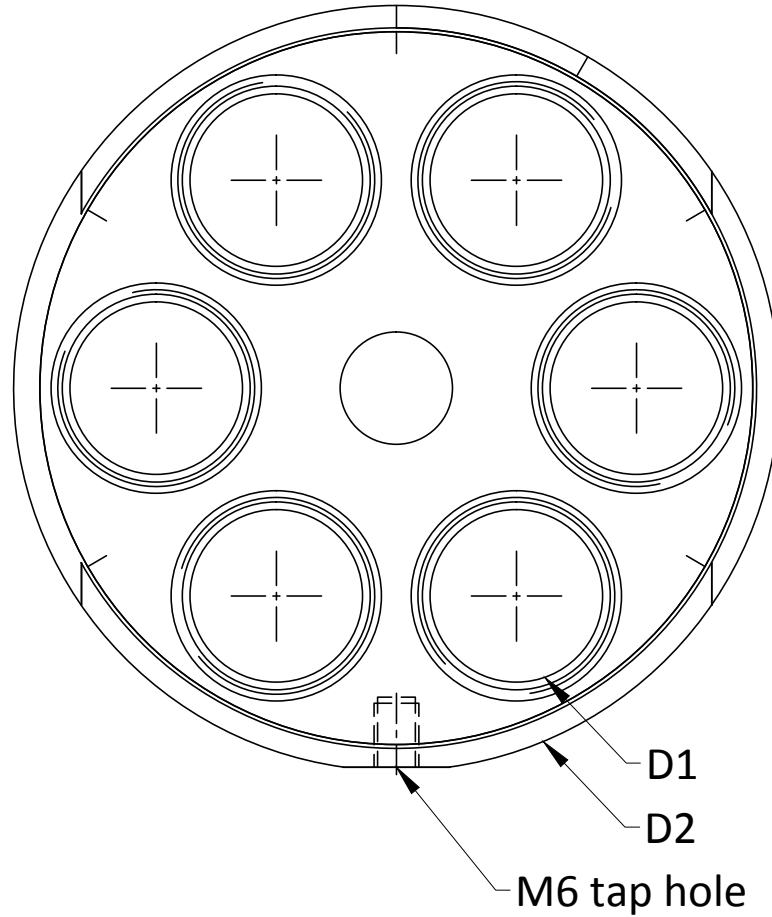

Model No:	Optic Size	Number of Filters	Type of Filter wheel
FW - 0.5 - 1	12.5mm / 0.5"	6	Single Filter Wheel
FW 1 - 1	25mm / 1"	6	Single Filter Wheel

"INFORMATION ONLY NOT FOR MANUFACTURING"

ALL DIMENSIONS ARE IN MM UNLESS OTHERWISE STATED

Model No:	Optic Size	Number of Filters	Type of Filter wheel
FW - 0.5 - 2	12.5mm / 0.5"	12	Dual Filter Wheel
FW 1 - 2	25mm / 1"	12	Dual Filter Wheel

"INFORMATION ONLY NOT FOR MANUFACTURING"

ALL DIMENSIONS ARE IN MM
UNLESS OTHERWISE STATED