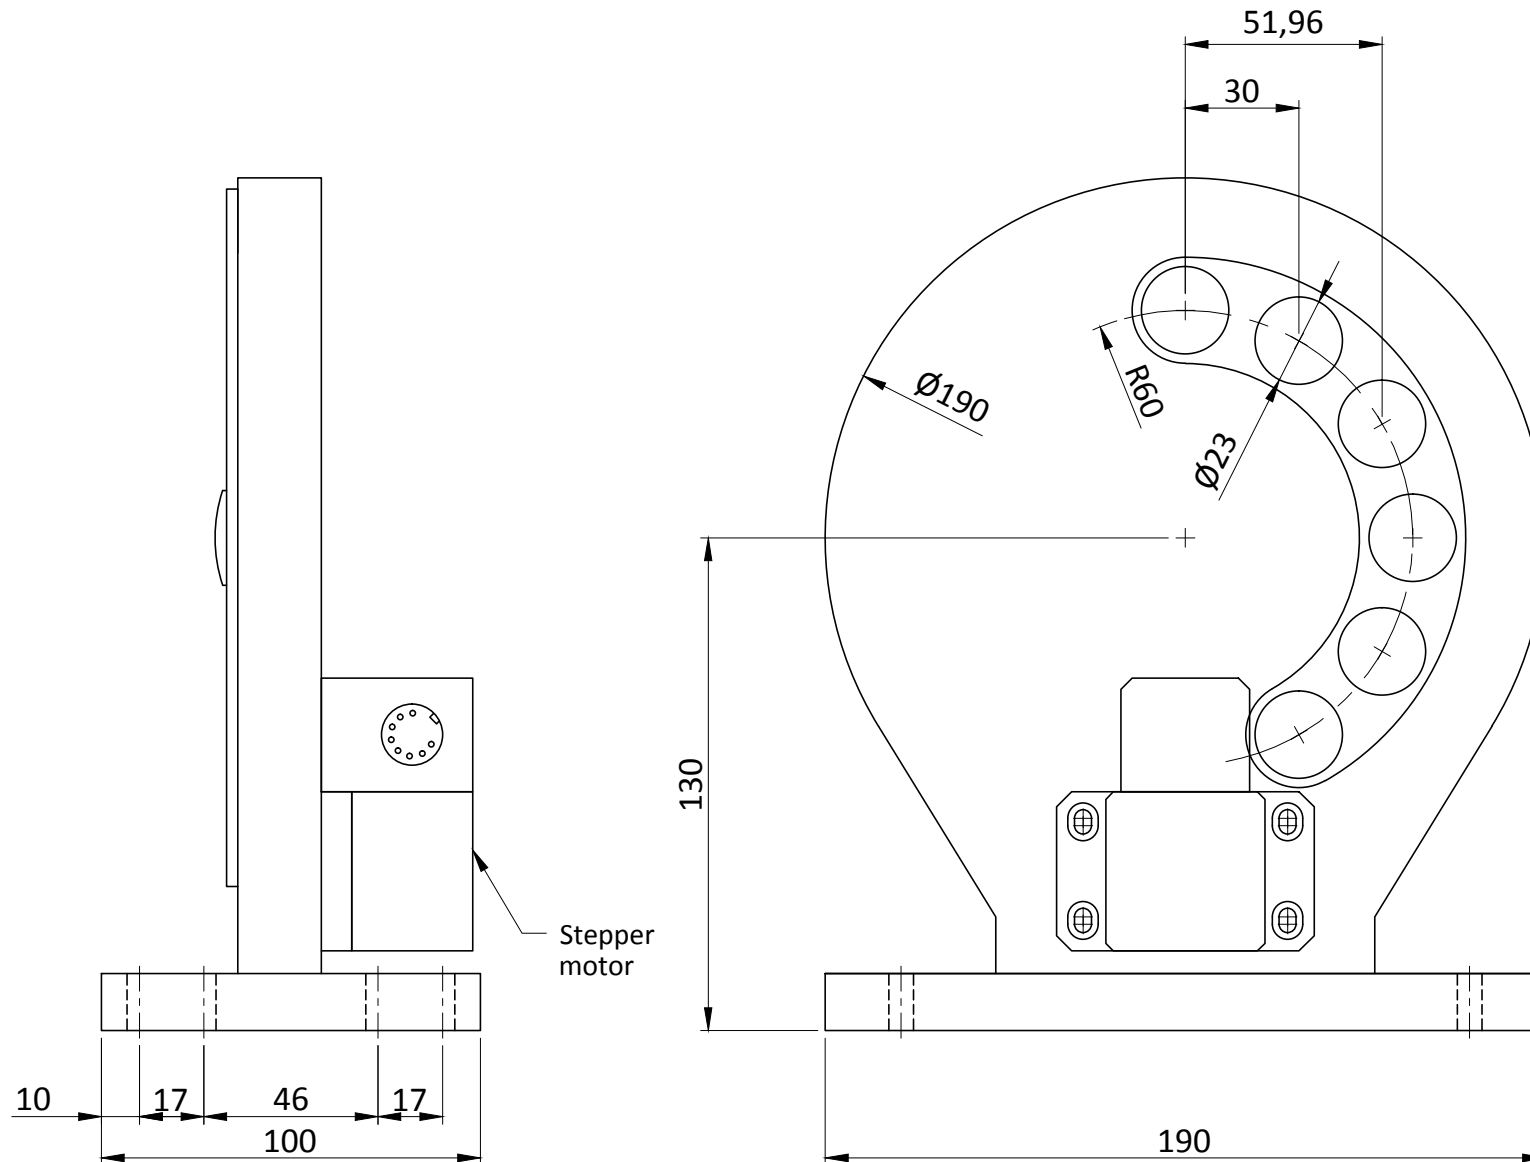

Model No:	Optic Diameter	No Thd Holes
MFW-1	25mm / 1"	6

"INFORMATION ONLY NOT FOR MANUFACTURING"

ALL DIMENSIONS ARE IN MM UNLESS OTHERWISE STATED

Scale : NA

HOLMARC
OPTO-MECHATRONICS PVT. LTD

Motorized Filter Wheel

Model No:	Optic Diameter	No Thd Holes
MFW-2	25mm / 1"	12

"INFORMATION ONLY NOT FOR MANUFACTURING"

ALL DIMENSIONS ARE IN MM
UNLESS OTHERWISE STATED

 Scale : NA

HOLMARC
OPTO-MECHATRONICS PVT. LTD

Motorized Filter Wheel