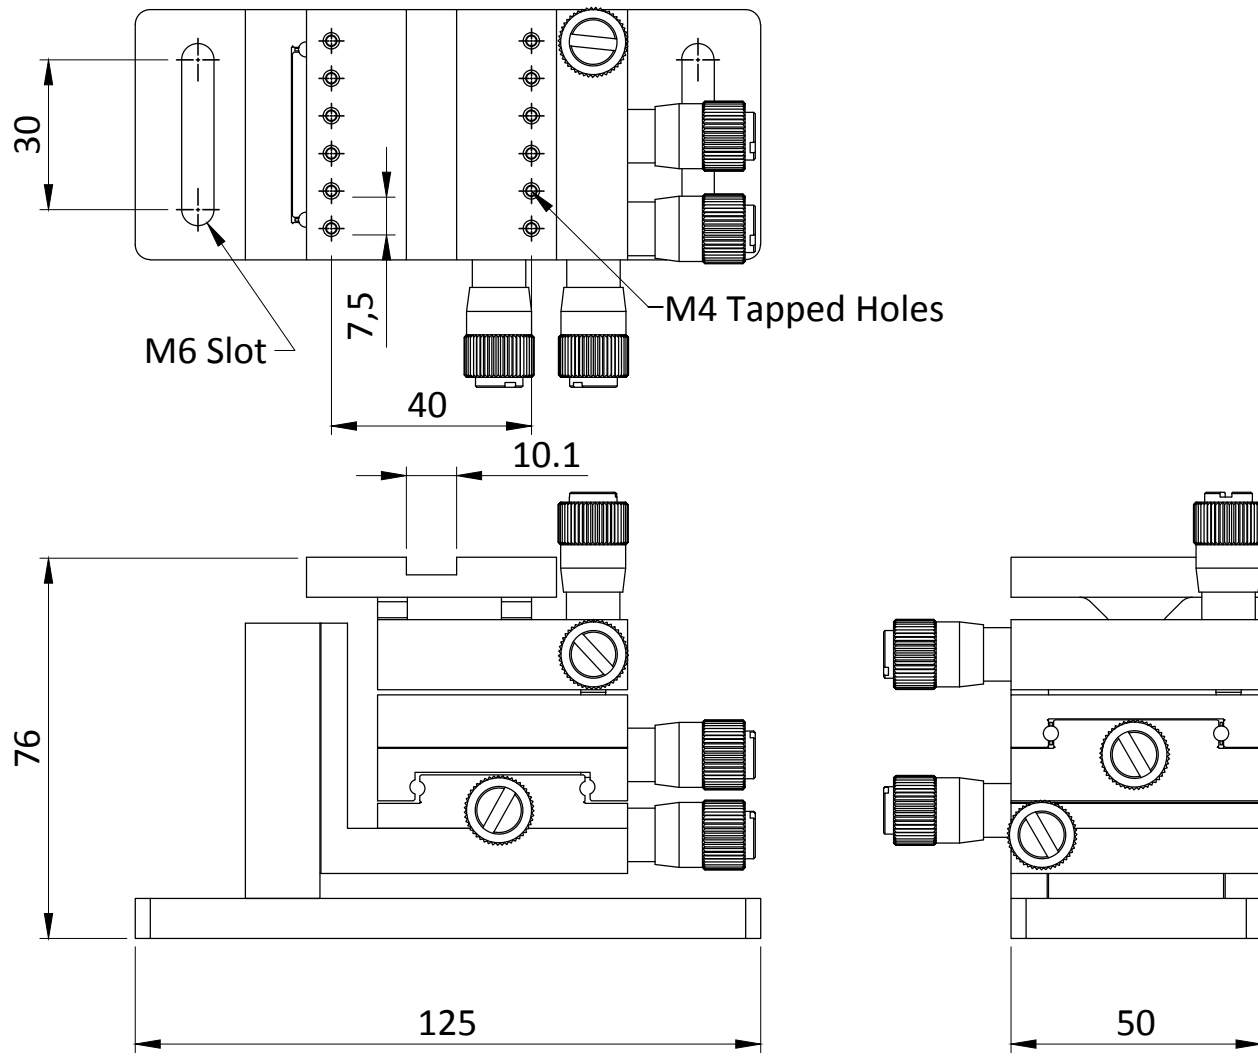

"INFORMATION ONLY NOT FOR MANUFACTURING"

ALL DIMENSIONS ARE IN MM  
UNLESS OTHERWISE STATED

Scale : NA

**HOLMARC**  
OPTO-MECHATRONICS PVT. LTD

Five Axis Positioner-Left

THIS INFORMATION IS CONFIDENTIAL AND PROPRIETARY TO HOLMARC , ITS WORLDWIDE SUBSIDIARIES AND/OR AFFILIATES. IT MAY NOT BE DISCLOSED TO ANYONE, OTHER THAN HOLMARC PERSONNEL, WITHOUT WRITTEN AUTHORIZATION FROM AN AUTHORIZED REPRESENTATIVE OF HOLMARC

"INFORMATION ONLY NOT FOR MANUFACTURING"

ALL DIMENSIONS ARE IN MM  
UNLESS OTHERWISE STATED

Scale : NA

**HOLMARC**  
OPTO-MECHATRONICS PVT. LTD

Five Axis Positioner-Right

THIS INFORMATION IS CONFIDENTIAL AND PROPRIETARY TO HOLMARC , ITS WORLDWIDE SUBSIDIARIES AND/OR AFFILIATES.IT MAY NOT BE DISCLOSED TO ANYONE, OTHER THAN HOLMARC PERSONNEL, WITHOUT WRITTEN AUTHORIZATION FROM AN AUTHORIZED REPRESENTATIVE OF HOLMARC