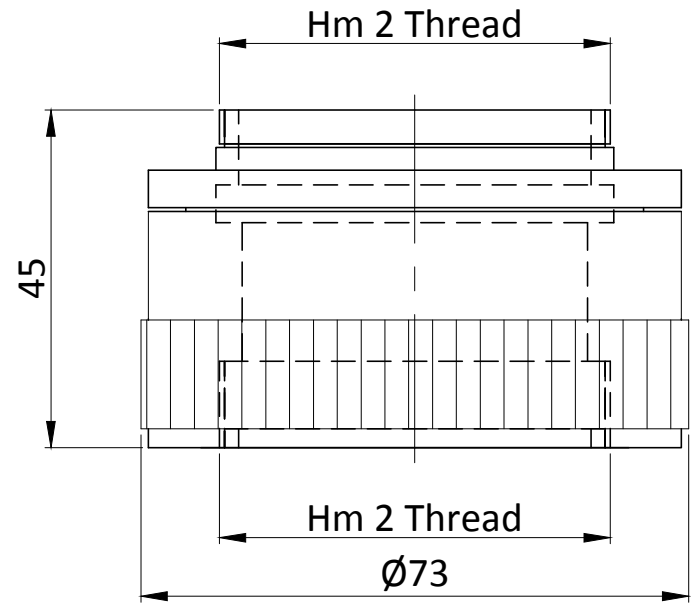

Model No:	Optic dia(mm)	Suitable mounts
FALM-25	25/1"	RLM-25

"INFORMATION ONLY NOT FOR MANUFACTURING"

ALL DIMENSIONS ARE IN MM  
UNLESS OTHERWISE STATED

**HOLMARC**  
OPTO-MECHATRONICS PVT. LTD

Focus Adjustable Lens  
Mounts

Model No:	Optic dia(mm)	Suitable mounts
FALM-50	50/2"	RLM-50

"INFORMATION ONLY NOT FOR MANUFACTURING"

ALL DIMENSIONS ARE IN MM  
UNLESS OTHERWISE STATED

Scale : NA

**HOLMARC**  
OPTO-MECHATRONICS PVT. LTD