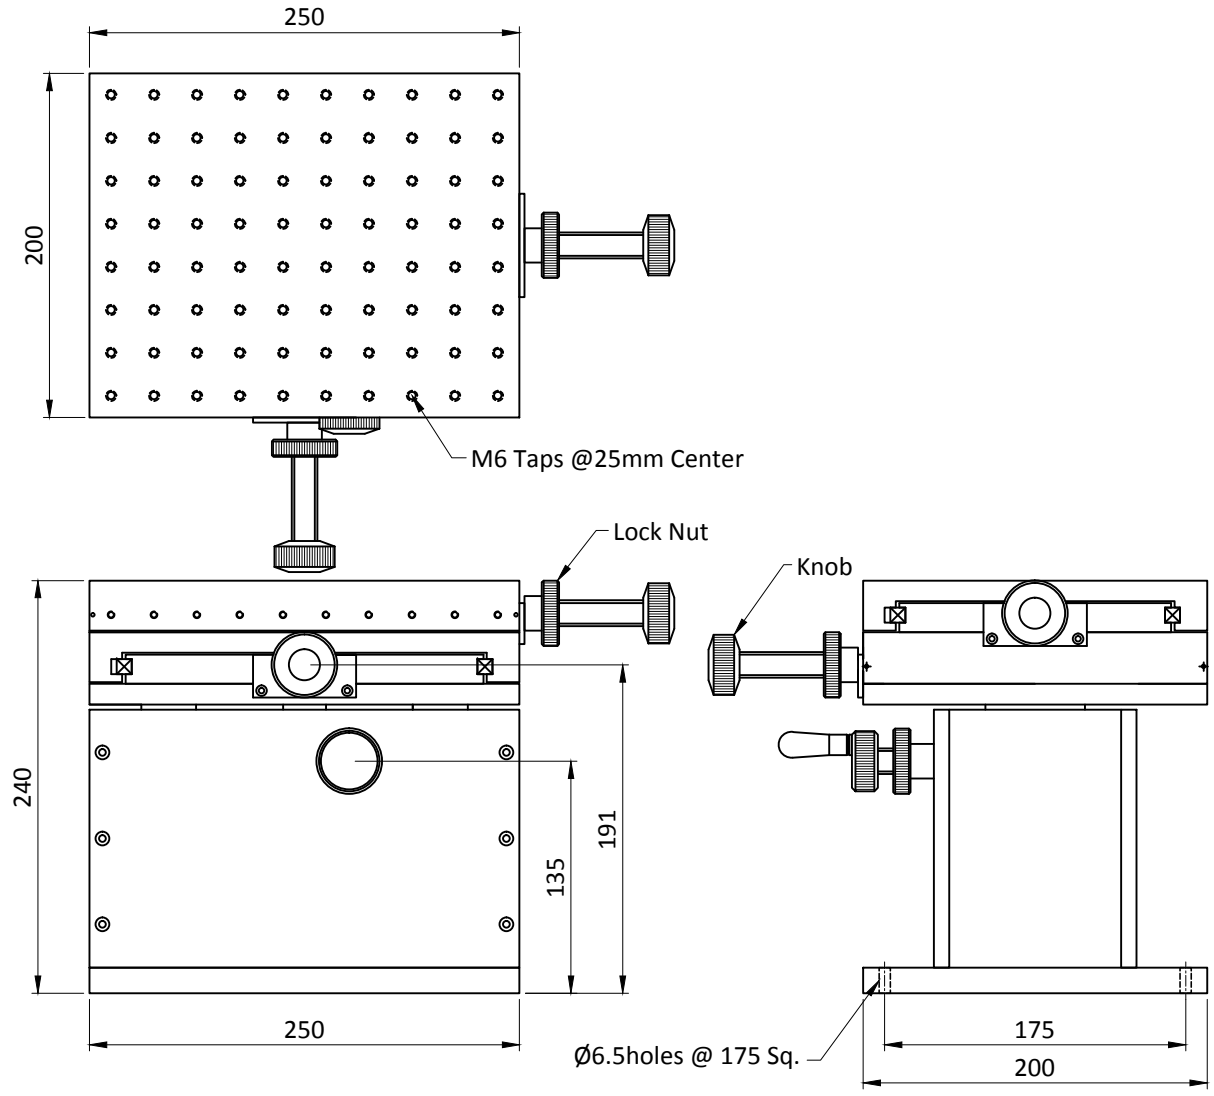

"INFORMATION ONLY NOT FOR MANUFACTURING"

Model No: XYZ TS-200200

ALL DIMENSIONS ARE IN MM  
UNLESS OTHERWISE STATED

Scale : NA

**HOLMARC**  
**OPTO-MECHATRONICS PVT. LTD**

XYZ Heavy Duty Translation  
Stage

Model No: XYZ TS-250200

"INFORMATION ONLY NOT FOR MANUFACTURING"

ALL DIMENSIONS ARE IN MM  
UNLESS OTHERWISE STATED

Scale : NA

XYZ Heavy Duty Translation Stage

THIS INFORMATION IS CONFIDENTIAL AND PROPRIETARY TO HOLMARC, ITS WORLDWIDE SUBSIDIARIES AND/OR AFFILIATES. IT MAY NOT BE DISCLOSED TO ANYONE, OTHER THAN HOLMARC PERSONNEL, WITHOUT WRITTEN AUTHORIZATION FROM AN AUTHORIZED REPRESENTATIVE OF HOLMARC