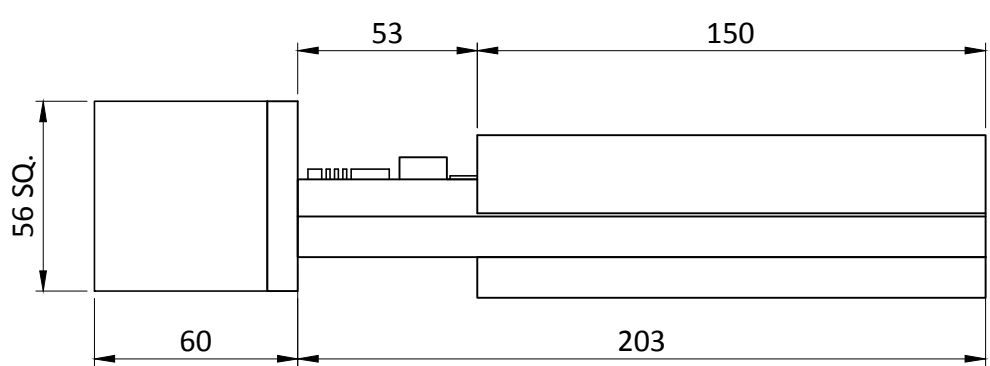

Model No: LMS-75-200

"INFORMATION ONLY NOT FOR MANUFACTURING"

ALL DIMENSIONS ARE IN MM
UNLESS OTHERWISE STATED

Scale : NA

Motorized Translation Stages
- LMS series

THIS INFORMATION IS CONFIDENTIAL AND PROPRIETARY TO HOLMARC, ITS WORLDWIDE SUBSIDIARIES AND/OR AFFILIATES. IT MAY NOT BE DISCLOSED TO ANYONE, OTHER THAN HOLMARC PERSONNEL, WITHOUT WRITTEN AUTHORIZATION FROM AN AUTHORIZED REPRESENTATIVE OF HOLMARC