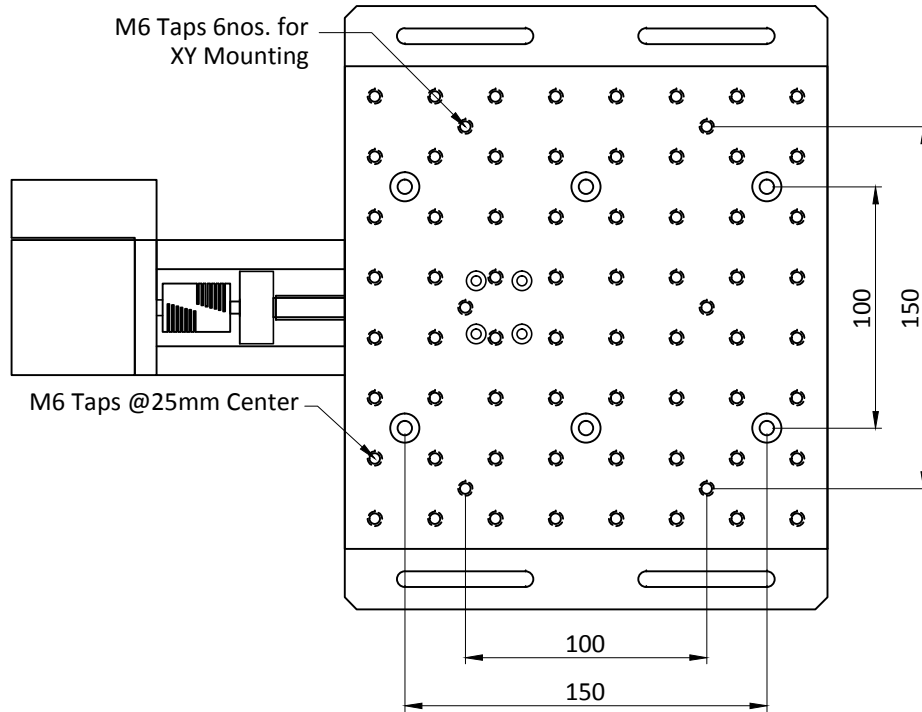

Model No: LMS-150-200

"INFORMATION ONLY NOT FOR MANUFACTURING"

ALL DIMENSIONS ARE IN MM
UNLESS OTHERWISE STATED

Scale : NA

Motorized Translation Stages
- LMS series

THIS INFORMATION IS CONFIDENTIAL AND PROPRIETARY TO HOLMARC, ITS WORLDWIDE SUBSIDIARIES AND/OR AFFILIATES. IT MAY NOT BE DISCLOSED TO ANYONE, OTHER THAN HOLMARC PERSONNEL, WITHOUT WRITTEN AUTHORIZATION FROM AN AUTHORIZED REPRESENTATIVE OF HOLMARC

Model No: LMS-200-200

"INFORMATION ONLY NOT FOR MANUFACTURING"

ALL DIMENSIONS ARE IN MM
UNLESS OTHERWISE STATED

Scale : NA

HOLMARC
OPTO-MECHATRONICS PVT. LTD

Motorized Translation Stages
- LMS series

THIS INFORMATION IS CONFIDENTIAL AND PROPRIETARY TO HOLMARC, ITS WORLDWIDE SUBSIDIARIES AND/OR AFFILIATES. IT MAY NOT BE DISCLOSED TO ANYONE, OTHER THAN HOLMARC PERSONNEL, WITHOUT WRITTEN AUTHORIZATION FROM AN AUTHORIZED REPRESENTATIVE OF HOLMARC