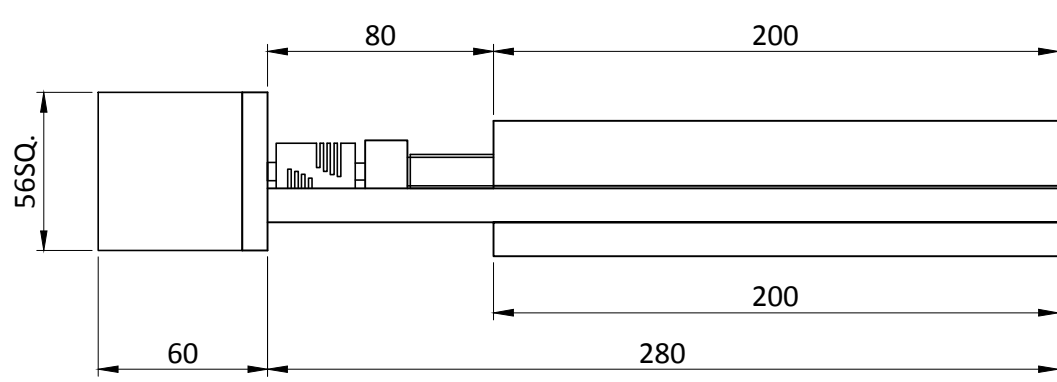

Model No: LMS-100-150

"INFORMATION ONLY NOT FOR MANUFACTURING"

ALL DIMENSIONS ARE IN MM
UNLESS OTHERWISE STATED

Scale : NA

Motorized Translation Stages
- LMS series

THIS INFORMATION IS CONFIDENTIAL AND PROPRIETARY TO HOLMARC, ITS WORLDWIDE SUBSIDIARIES AND/OR AFFILIATES. IT MAY NOT BE DISCLOSED TO ANYONE, OTHER THAN HOLMARC PERSONNEL, WITHOUT WRITTEN AUTHORIZATION FROM AN AUTHORIZED REPRESENTATIVE OF HOLMARC

Model No: LMS-200-200

"INFORMATION ONLY NOT FOR MANUFACTURING"

ALL DIMENSIONS ARE IN MM
UNLESS OTHERWISE STATED

Scale : NA

HOLMARC
OPTO-MECHATRONICS PVT. LTD

Motorized Translation Stages
- LMS series

THIS INFORMATION IS CONFIDENTIAL AND PROPRIETARY TO HOLMARC, ITS WORLDWIDE SUBSIDIARIES AND/OR AFFILIATES. IT MAY NOT BE DISCLOSED TO ANYONE, OTHER THAN HOLMARC PERSONNEL, WITHOUT WRITTEN AUTHORIZATION FROM AN AUTHORIZED REPRESENTATIVE OF HOLMARC