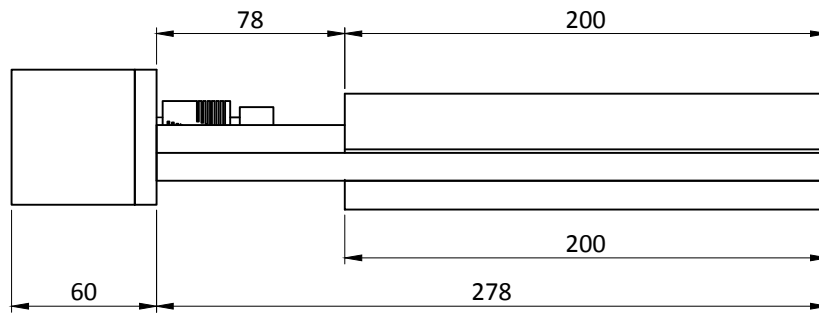

Model No: LMS-150-200

"INFORMATION ONLY NOT FOR MANUFACTURING"

ALL DIMENSIONS ARE IN MM
UNLESS OTHERWISE STATED

Scale : NA

Motorized Translation Stages
- LMS series

THIS INFORMATION IS CONFIDENTIAL AND PROPRIETARY TO HOLMARC, ITS WORLDWIDE SUBSIDIARIES AND/OR AFFILIATES. IT MAY NOT BE DISCLOSED TO ANYONE, OTHER THAN HOLMARC PERSONNEL, WITHOUT WRITTEN AUTHORIZATION FROM AN AUTHORIZED REPRESENTATIVE OF HOLMARC

Model No: LMS-200-200

"INFORMATION ONLY NOT FOR MANUFACTURING"

ALL DIMENSIONS ARE IN MM
UNLESS OTHERWISE STATED

Scale : NA

HOLMARC
OPTO-MECHATRONICS PVT. LTD

Motorized Translation Stages
- LMS series

THIS INFORMATION IS CONFIDENTIAL AND PROPRIETARY TO HOLMARC, ITS WORLDWIDE SUBSIDIARIES AND/OR AFFILIATES. IT MAY NOT BE DISCLOSED TO ANYONE, OTHER THAN HOLMARC PERSONNEL, WITHOUT WRITTEN AUTHORIZATION FROM AN AUTHORIZED REPRESENTATIVE OF HOLMARC