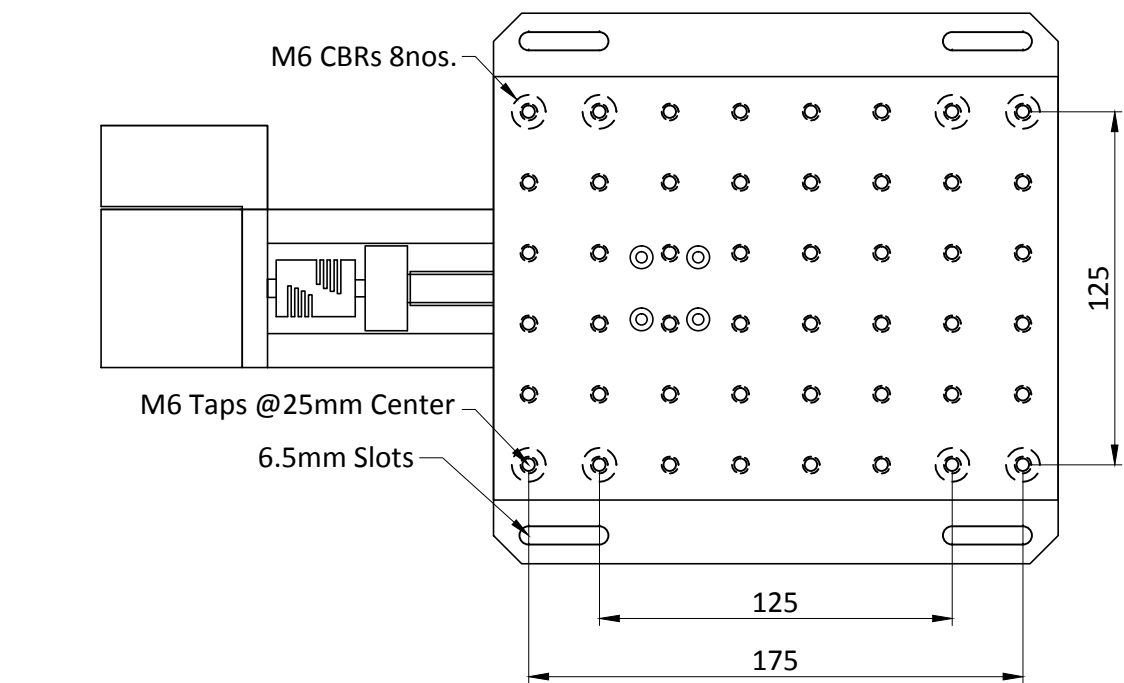

Model No: LMS-100-150

"INFORMATION ONLY NOT FOR MANUFACTURING"

ALL DIMENSIONS ARE IN MM
UNLESS OTHERWISE STATED

Scale : NA

Motorized Translation Stages
- LMS series

THIS INFORMATION IS CONFIDENTIAL AND PROPRIETARY TO HOLMARC, ITS WORLDWIDE SUBSIDIARIES AND/OR AFFILIATES. IT MAY NOT BE DISCLOSED TO ANYONE, OTHER THAN HOLMARC PERSONNEL, WITHOUT WRITTEN AUTHORIZATION FROM AN AUTHORIZED REPRESENTATIVE OF HOLMARC

Model No: LMS-150-200

"INFORMATION ONLY NOT FOR MANUFACTURING"

ALL DIMENSIONS ARE IN MM
UNLESS OTHERWISE STATED

Scale : NA

Motorized Translation Stages
- LMS series

THIS INFORMATION IS CONFIDENTIAL AND PROPRIETARY TO HOLMARC, ITS WORLDWIDE SUBSIDIARIES AND/OR AFFILIATES. IT MAY NOT BE DISCLOSED TO ANYONE, OTHER THAN HOLMARC PERSONNEL, WITHOUT WRITTEN AUTHORIZATION FROM AN AUTHORIZED REPRESENTATIVE OF HOLMARC

Model No: LMS-200-200

"INFORMATION ONLY NOT FOR MANUFACTURING"

ALL DIMENSIONS ARE IN MM
UNLESS OTHERWISE STATED

Scale : NA

HOLMARC
OPTO-MECHATRONICS PVT. LTD

Motorized Translation Stages
- LMS series

THIS INFORMATION IS CONFIDENTIAL AND PROPRIETARY TO HOLMARC, ITS WORLDWIDE SUBSIDIARIES AND/OR AFFILIATES. IT MAY NOT BE DISCLOSED TO ANYONE, OTHER THAN HOLMARC PERSONNEL, WITHOUT WRITTEN AUTHORIZATION FROM AN AUTHORIZED REPRESENTATIVE OF HOLMARC