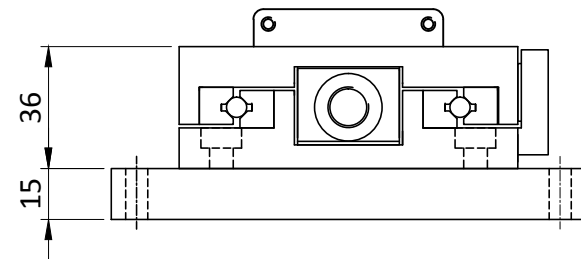

Servo Motor

LMS Stage

117,5

L

36
15

"INFORMATION ONLY NOT FOR MANUFACTURING"

ALL DIMENSIONS ARE IN MM
UNLESS OTHERWISE STATED

 Scale : NA