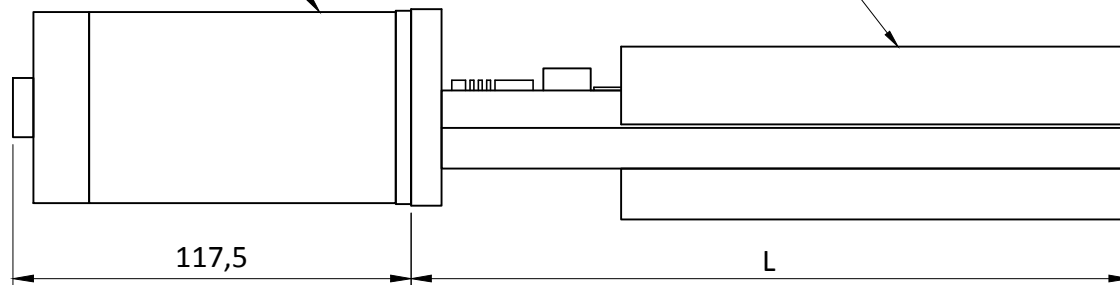

Servo Motor

LMS Stage

117,5

L

36
15

"INFORMATION ONLY NOT FOR MANUFACTURING"

ALL DIMENSIONS ARE IN MM
UNLESS OTHERWISE STATED

 Scale : NA