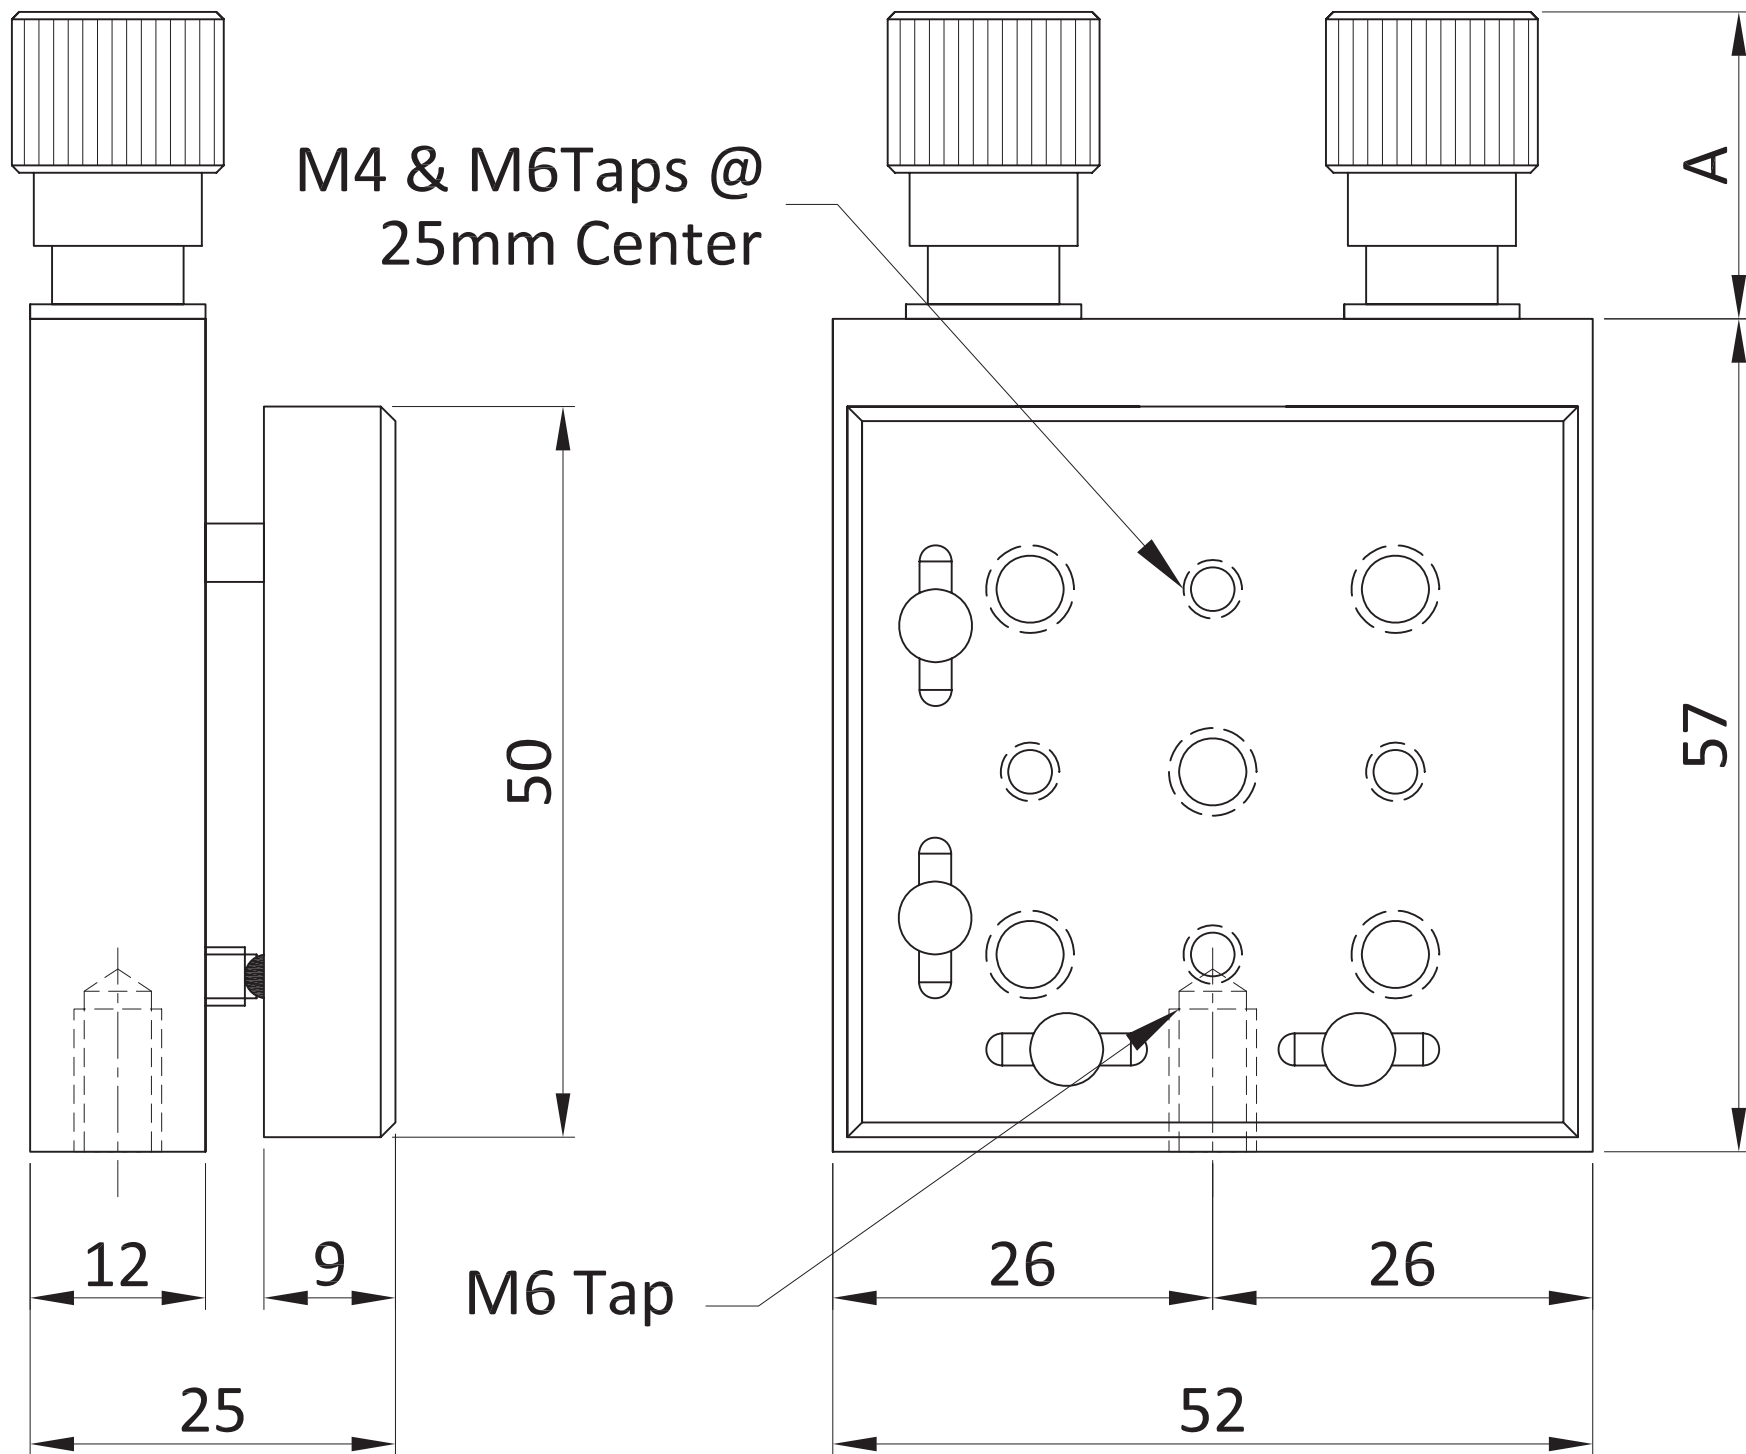

"INFORMATION ONLY, NOT FOR MANUFACTURING"

ALL DIMENSIONS ARE IN MM
UNLESS OTHERWISE STATED

Top Adjustable
Plane Mirror Mounts
(TAPM SERIES)

THIS INFORMATION IS CONFIDENTIAL AND PROPRIETARY TO HOLMARC, ITS WORLDWIDE SUBSIDIARIES AND/OR AFFILIATES. IT MAY NOT BE DISCLOSED TO ANYONE, OTHER THAN HOLMARC PERSONNEL, WITHOUT WRITTEN AUTHORIZATION FROM AN AUTHORIZED REPRESENTATIVE OF HOLMARC

"INFORMATION ONLY, NOT FOR MANUFACTURING"

ALL DIMENSIONS ARE IN MM
UNLESS OTHERWISE STATED

Scale: NA

HOLMARC
OPTO-MECHATRONICS PVT. LTD

Top Adjustable
Plane Mirror Mounts
(TAPM SERIES)

THIS INFORMATION IS CONFIDENTIAL AND PROPRIETARY
TO HOLMARC, ITS WORLDWIDE SUBSIDIARIES AND/OR AFFILIATES. IT
MAY NOT BE DISCLOSED TO ANYONE, OTHER THAN HOLMARC
PERSONNEL, WITHOUT WRITTEN AUTHORIZATION FROM AN AUTHORIZED
REPRESENTATIVE OF HOLMARC

"INFORMATION ONLY, NOT FOR MANUFACTURING"

ALL DIMENSIONS ARE IN MM
UNLESS OTHERWISE STATED

Scale : NA

HOLMARC
OPTO-MECHATRONICS PVT. LTD

Top Adjustable
Plane Mirror Mounts
(TAPM SERIES)

THIS INFORMATION IS CONFIDENTIAL AND PROPRIETARY
TO HOLMARC, ITS WORLDWIDE SUBSIDIARIES AND/OR AFFILIATES. IT
MAY NOT BE DISCLOSED TO ANYONE, OTHER THAN HOLMARC
PERSONNEL, WITHOUT WRITTEN AUTHORIZATION FROM AN AUTHORIZED
REPRESENTATIVE OF HOLMARC