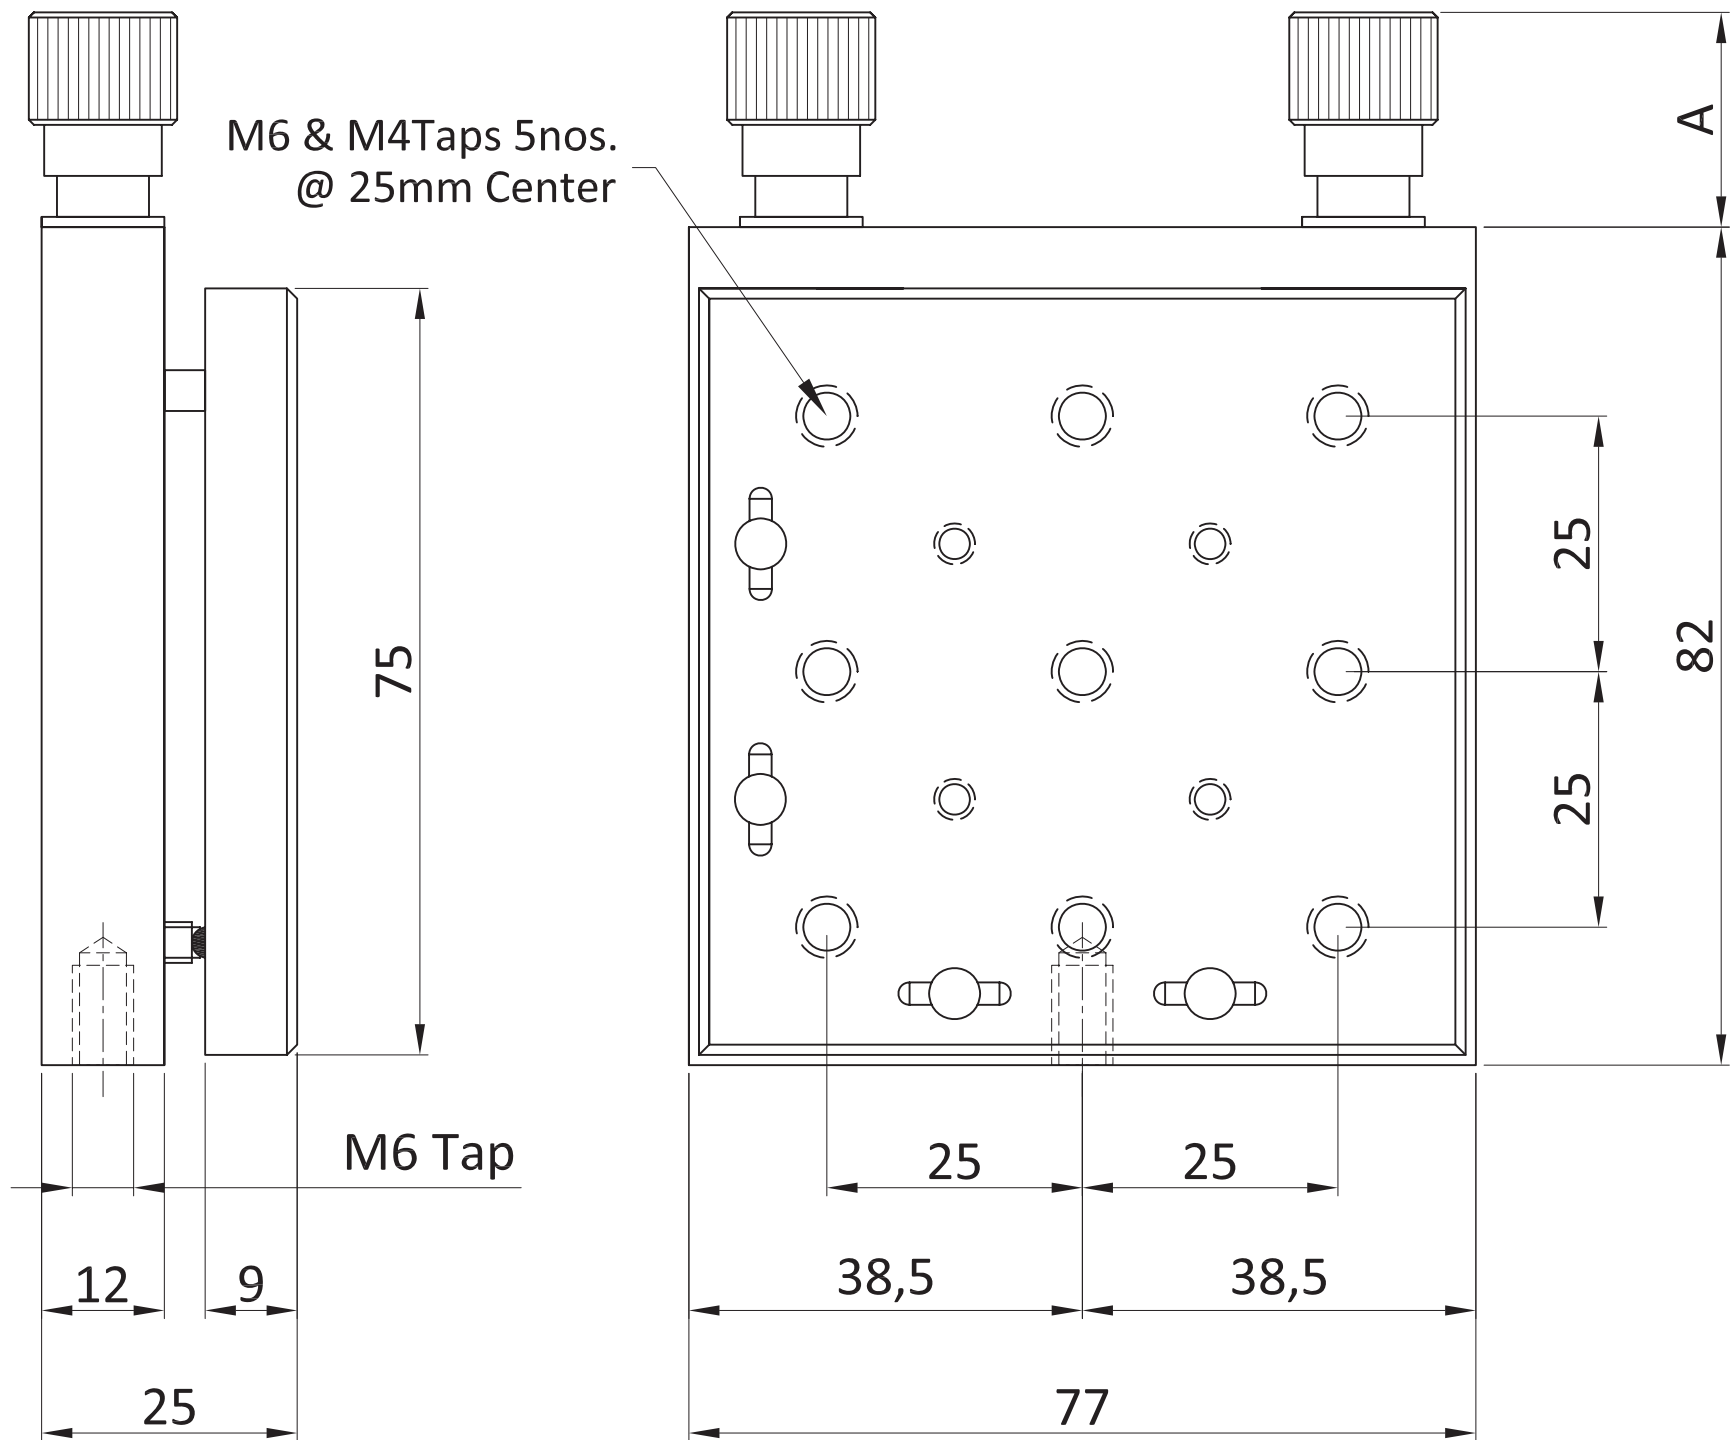

"INFORMATION ONLY, NOT FOR MANUFACTURING"

ALL DIMENSIONS ARE IN MM
UNLESS OTHERWISE STATED

Top Adjustable
Plane Mirror Mounts
(TAPM SERIES)

THIS INFORMATION IS CONFIDENTIAL AND PROPRIETARY TO HOLMARC, ITS WORLDWIDE SUBSIDIARIES AND/OR AFFILIATES. IT MAY NOT BE DISCLOSED TO ANYONE, OTHER THAN HOLMARC PERSONNEL, WITHOUT WRITTEN AUTHORIZATION FROM AN AUTHORIZED REPRESENTATIVE OF HOLMARC

"INFORMATION ONLY, NOT FOR MANUFACTURING"

ALL DIMENSIONS ARE IN MM
UNLESS OTHERWISE STATED

Scale: NA

HOLMARC
OPTO-MECHATRONICS PVT. LTD

Top Adjustable
Plane Mirror Mounts
(TAPM SERIES)

THIS INFORMATION IS CONFIDENTIAL AND PROPRIETARY
TO HOLMARC, ITS WORLDWIDE SUBSIDIARIES AND/OR AFFILIATES. IT
MAY NOT BE DISCLOSED TO ANYONE, OTHER THAN HOLMARC
PERSONNEL, WITHOUT WRITTEN AUTHORIZATION FROM AN AUTHORIZED
REPRESENTATIVE OF HOLMARC

"INFORMATION ONLY, NOT FOR MANUFACTURING"

ALL DIMENSIONS ARE IN MM
UNLESS OTHERWISE STATED

Scale : NA

HOLMARC
OPTO-MECHATRONICS PVT. LTD

Top Adjustable
Plane Mirror Mounts
(TAPM SERIES)

THIS INFORMATION IS CONFIDENTIAL AND PROPRIETARY
TO HOLMARC, ITS WORLDWIDE SUBSIDIARIES AND/OR AFFILIATES. IT
MAY NOT BE DISCLOSED TO ANYONE, OTHER THAN HOLMARC
PERSONNEL, WITHOUT WRITTEN AUTHORIZATION FROM AN AUTHORIZED
REPRESENTATIVE OF HOLMARC