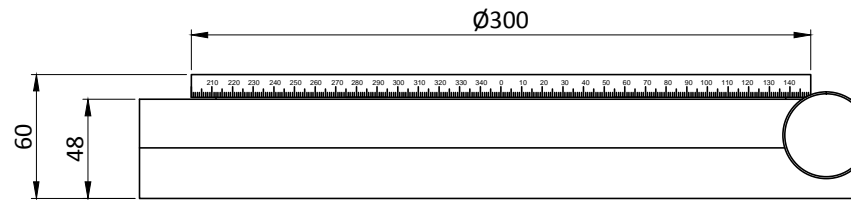

Model No: WRS-300

"INFORMATION ONLY NOT FOR MANUFACTURING"

ALL DIMENSIONS ARE IN MM
UNLESS OTHERWISE STATED

Scale : NA

HOLMARC
OPTO-MECHATRONICS PVT. LTD

Rotation Stages With
Continous Rotation

THIS INFORMATION IS CONFIDENTIAL AND PROPRIETARY TO HOLMARC, ITS WORLDWIDE SUBSIDIARIES AND/OR AFFILIATES. IT MAY NOT BE DISCLOSED TO ANYONE, OTHER THAN HOLMARC PERSONNEL, WITHOUT WRITTEN AUTHORIZATION FROM AN AUTHORIZED REPRESENTATIVE OF HOLMARC