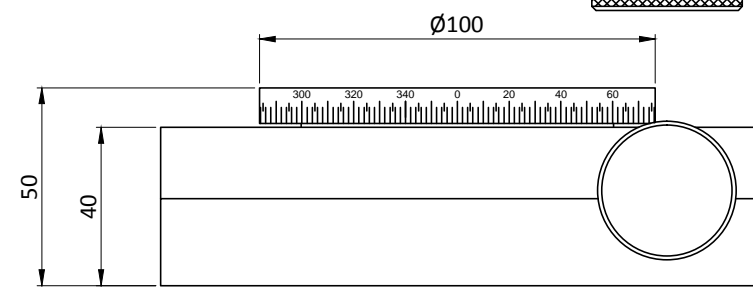

M6 CBRs 3nos.

M6 Taps @12.5mm Center

Model No: WRSC-100

"INFORMATION ONLY NOT FOR MANUFACTURING"

ALL DIMENSIONS ARE IN MM
UNLESS OTHERWISE STATED

Scale : NA

Rotation Stages With
Continous Rotation

THIS INFORMATION IS CONFIDENTIAL AND PROPRIETARY TO HOLMARC, ITS WORLDWIDE SUBSIDIARIES AND/OR AFFILIATES. IT MAY NOT BE DISCLOSED TO ANYONE, OTHER THAN HOLMARC PERSONNEL, WITHOUT WRITTEN AUTHORIZATION FROM AN AUTHORIZED REPRESENTATIVE OF HOLMARC