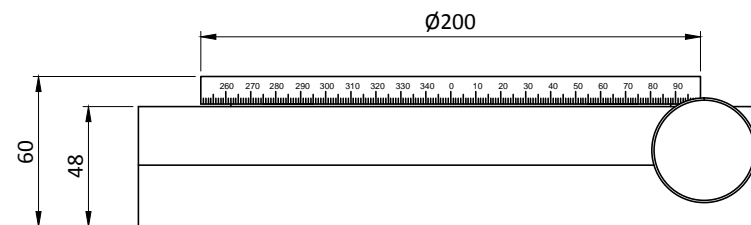

Model No: WRSC-200

"INFORMATION ONLY NOT FOR MANUFACTURING"

ALL DIMENSIONS ARE IN MM
UNLESS OTHERWISE STATED

Scale : NA

HOLMARC
OPTO-MECHATRONICS PVT. LTD

Rotation Stages With
Continous Rotation

THIS INFORMATION IS CONFIDENTIAL AND PROPRIETARY TO HOLMARC, ITS WORLDWIDE SUBSIDIARIES AND/OR AFFILIATES. IT MAY NOT BE DISCLOSED TO ANYONE, OTHER THAN HOLMARC PERSONNEL, WITHOUT WRITTEN AUTHORIZATION FROM AN AUTHORIZED REPRESENTATIVE OF HOLMARC