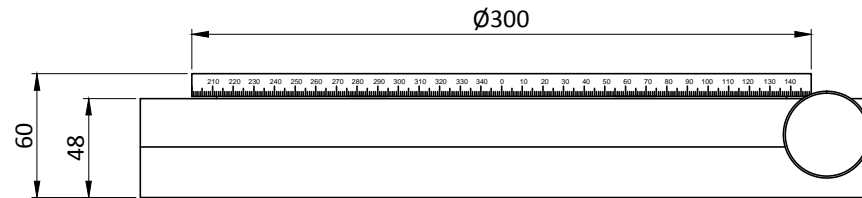

Model No: WRSC-300

M6 CBRs 6nos, M6 Taps @25mm Center

"INFORMATION ONLY NOT FOR MANUFACTURING"

ALL DIMENSIONS ARE IN MM
UNLESS OTHERWISE STATED

Scale : NA

Rotation Stages With
Continous Rotation

THIS INFORMATION IS CONFIDENTIAL AND PROPRIETARY TO HOLMARC, ITS WORLDWIDE SUBSIDIARIES AND/OR AFFILIATES. IT MAY NOT BE DISCLOSED TO ANYONE, OTHER THAN HOLMARC PERSONNEL, WITHOUT WRITTEN AUTHORIZATION FROM AN AUTHORIZED REPRESENTATIVE OF HOLMARC