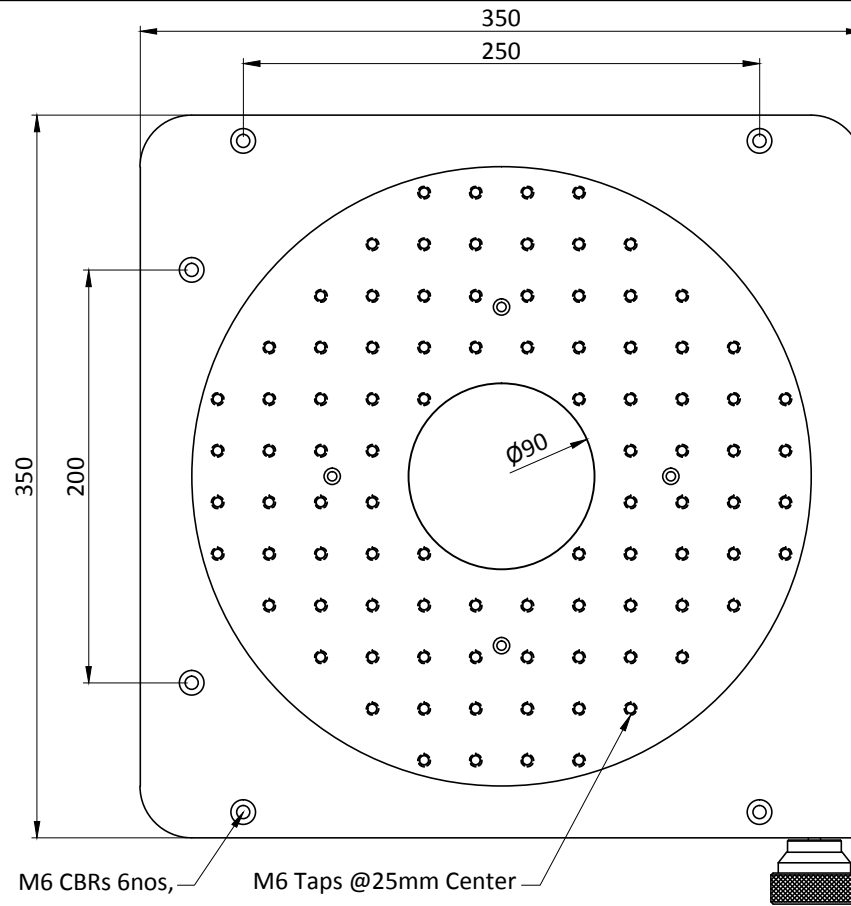

M6 CBRs 3nos.

M6 Taps @12.5mm Center

Model No: WRSC-100

"INFORMATION ONLY NOT FOR MANUFACTURING"

ALL DIMENSIONS ARE IN MM
UNLESS OTHERWISE STATED

Scale : NA

Rotation Stages With
Continous Rotation

THIS INFORMATION IS CONFIDENTIAL AND PROPRIETARY TO HOLMARC, ITS WORLDWIDE SUBSIDIARIES AND/OR AFFILIATES. IT MAY NOT BE DISCLOSED TO ANYONE, OTHER THAN HOLMARC PERSONNEL, WITHOUT WRITTEN AUTHORIZATION FROM AN AUTHORIZED REPRESENTATIVE OF HOLMARC

Model No: WRSC-150

"INFORMATION ONLY NOT FOR MANUFACTURING"

ALL DIMENSIONS ARE IN MM
UNLESS OTHERWISE STATED

Scale : NA

Rotation Stages With
Continous Rotation

THIS INFORMATION IS CONFIDENTIAL AND PROPRIETARY TO HOLMARC, ITS WORLDWIDE SUBSIDIARIES AND/OR AFFILIATES. IT MAY NOT BE DISCLOSED TO ANYONE, OTHER THAN HOLMARC PERSONNEL, WITHOUT WRITTEN AUTHORIZATION FROM AN AUTHORIZED REPRESENTATIVE OF HOLMARC

Model No: WRSC-200

"INFORMATION ONLY NOT FOR MANUFACTURING"

ALL DIMENSIONS ARE IN MM
UNLESS OTHERWISE STATED

 Scale : NA

Rotation Stages With
Continous Rotation

THIS INFORMATION IS CONFIDENTIAL AND PROPRIETARY TO HOLMARC, ITS WORLDWIDE SUBSIDIARIES AND/OR AFFILIATES. IT MAY NOT BE DISCLOSED TO ANYONE, OTHER THAN HOLMARC PERSONNEL, WITHOUT WRITTEN AUTHORIZATION FROM AN AUTHORIZED REPRESENTATIVE OF HOLMARC

Model No: WRSC-300

M6 CBRs 6nos, M6 Taps @25mm Center

"INFORMATION ONLY NOT FOR MANUFACTURING"

ALL DIMENSIONS ARE IN MM
UNLESS OTHERWISE STATED

Scale : NA

Rotation Stages With
Continous Rotation

THIS INFORMATION IS CONFIDENTIAL AND PROPRIETARY TO HOLMARC, ITS WORLDWIDE SUBSIDIARIES AND/OR AFFILIATES. IT MAY NOT BE DISCLOSED TO ANYONE, OTHER THAN HOLMARC PERSONNEL, WITHOUT WRITTEN AUTHORIZATION FROM AN AUTHORIZED REPRESENTATIVE OF HOLMARC