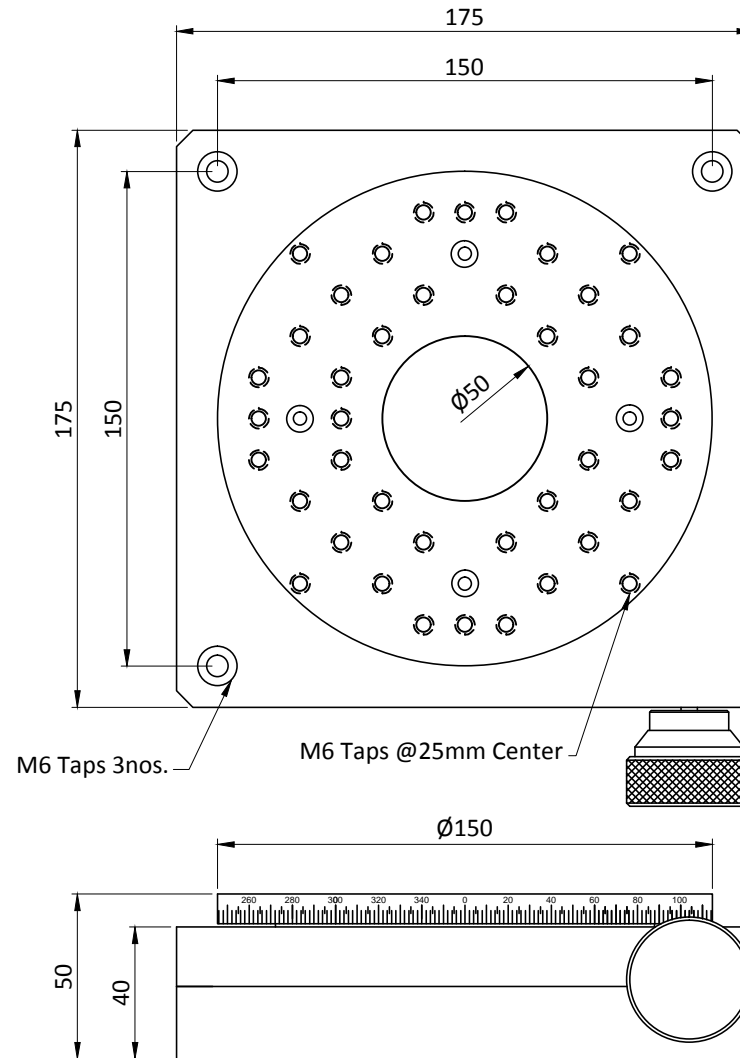

M6 CBRs 3nos.

M6 Taps @12.5mm Center

Model No: WRSC-100

"INFORMATION ONLY NOT FOR MANUFACTURING"

ALL DIMENSIONS ARE IN MM
UNLESS OTHERWISE STATED

Scale : NA

Rotation Stages With
Continous Rotation

THIS INFORMATION IS CONFIDENTIAL AND PROPRIETARY TO HOLMARC, ITS WORLDWIDE SUBSIDIARIES AND/OR AFFILIATES. IT MAY NOT BE DISCLOSED TO ANYONE, OTHER THAN HOLMARC PERSONNEL, WITHOUT WRITTEN AUTHORIZATION FROM AN AUTHORIZED REPRESENTATIVE OF HOLMARC

Model No: WRSC-150

"INFORMATION ONLY NOT FOR MANUFACTURING"

ALL DIMENSIONS ARE IN MM
UNLESS OTHERWISE STATED

Scale : NA

Rotation Stages With
Continous Rotation

THIS INFORMATION IS CONFIDENTIAL AND PROPRIETARY TO HOLMARC, ITS WORLDWIDE SUBSIDIARIES AND/OR AFFILIATES. IT MAY NOT BE DISCLOSED TO ANYONE, OTHER THAN HOLMARC PERSONNEL, WITHOUT WRITTEN AUTHORIZATION FROM AN AUTHORIZED REPRESENTATIVE OF HOLMARC

Model No: WRSC-200

"INFORMATION ONLY NOT FOR MANUFACTURING"

ALL DIMENSIONS ARE IN MM
UNLESS OTHERWISE STATED

 Scale : NA

Rotation Stages With
Continous Rotation

THIS INFORMATION IS CONFIDENTIAL AND PROPRIETARY TO HOLMARC, ITS WORLDWIDE SUBSIDIARIES AND/OR AFFILIATES. IT MAY NOT BE DISCLOSED TO ANYONE, OTHER THAN HOLMARC PERSONNEL, WITHOUT WRITTEN AUTHORIZATION FROM AN AUTHORIZED REPRESENTATIVE OF HOLMARC

Model No: WRSC-300

M6 CBRs 6nos, M6 Taps @25mm Center

"INFORMATION ONLY NOT FOR MANUFACTURING"

ALL DIMENSIONS ARE IN MM
UNLESS OTHERWISE STATED

Scale : NA

Rotation Stages With
Continous Rotation

THIS INFORMATION IS CONFIDENTIAL AND PROPRIETARY TO HOLMARC, ITS WORLDWIDE SUBSIDIARIES AND/OR AFFILIATES. IT MAY NOT BE DISCLOSED TO ANYONE, OTHER THAN HOLMARC PERSONNEL, WITHOUT WRITTEN AUTHORIZATION FROM AN AUTHORIZED REPRESENTATIVE OF HOLMARC