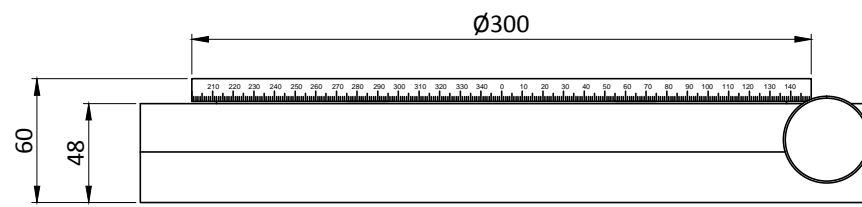

Model No: WRSC-150

"INFORMATION ONLY NOT FOR MANUFACTURING"

ALL DIMENSIONS ARE IN MM
UNLESS OTHERWISE STATED

Scale : NA

Rotation Stages With
Continous Rotation

THIS INFORMATION IS CONFIDENTIAL AND PROPRIETARY TO HOLMARC, ITS WORLDWIDE SUBSIDIARIES AND/OR AFFILIATES. IT MAY NOT BE DISCLOSED TO ANYONE, OTHER THAN HOLMARC PERSONNEL, WITHOUT WRITTEN AUTHORIZATION FROM AN AUTHORIZED REPRESENTATIVE OF HOLMARC

Model No: WRSC-200

"INFORMATION ONLY NOT FOR MANUFACTURING"

ALL DIMENSIONS ARE IN MM
UNLESS OTHERWISE STATED

 Scale : NA

Rotation Stages With
Continous Rotation

THIS INFORMATION IS CONFIDENTIAL AND PROPRIETARY TO HOLMARC, ITS WORLDWIDE SUBSIDIARIES AND/OR AFFILIATES. IT MAY NOT BE DISCLOSED TO ANYONE, OTHER THAN HOLMARC PERSONNEL, WITHOUT WRITTEN AUTHORIZATION FROM AN AUTHORIZED REPRESENTATIVE OF HOLMARC

Model No: WRSC-300

M6 CBRs 6nos, M6 Taps @25mm Center

"INFORMATION ONLY NOT FOR MANUFACTURING"

ALL DIMENSIONS ARE IN MM
UNLESS OTHERWISE STATED

Scale : NA

Rotation Stages With
Continous Rotation

THIS INFORMATION IS CONFIDENTIAL AND PROPRIETARY TO HOLMARC, ITS WORLDWIDE SUBSIDIARIES AND/OR AFFILIATES. IT MAY NOT BE DISCLOSED TO ANYONE, OTHER THAN HOLMARC PERSONNEL, WITHOUT WRITTEN AUTHORIZATION FROM AN AUTHORIZED REPRESENTATIVE OF HOLMARC