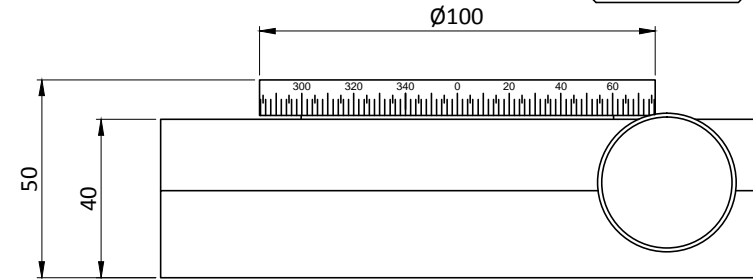

M6 CBRs 3nos.

M6 Taps @12.5mm Center

Model No: WRSC-100

"INFORMATION ONLY NOT FOR MANUFACTURING"

ALL DIMENSIONS ARE IN MM
UNLESS OTHERWISE STATED

Scale : NA

Rotation Stages With
Continous Rotation

THIS INFORMATION IS CONFIDENTIAL AND PROPRIETARY TO HOLMARC, ITS WORLDWIDE SUBSIDIARIES AND/OR AFFILIATES. IT MAY NOT BE DISCLOSED TO ANYONE, OTHER THAN HOLMARC PERSONNEL, WITHOUT WRITTEN AUTHORIZATION FROM AN AUTHORIZED REPRESENTATIVE OF HOLMARC

Model No: WRSC-150

"INFORMATION ONLY NOT FOR MANUFACTURING"

ALL DIMENSIONS ARE IN MM
UNLESS OTHERWISE STATED

Scale : NA

Rotation Stages With
Continous Rotation

THIS INFORMATION IS CONFIDENTIAL AND PROPRIETARY TO HOLMARC, ITS WORLDWIDE SUBSIDIARIES AND/OR AFFILIATES. IT MAY NOT BE DISCLOSED TO ANYONE, OTHER THAN HOLMARC PERSONNEL, WITHOUT WRITTEN AUTHORIZATION FROM AN AUTHORIZED REPRESENTATIVE OF HOLMARC

Model No: WRSC-200

"INFORMATION ONLY NOT FOR MANUFACTURING"

ALL DIMENSIONS ARE IN MM
UNLESS OTHERWISE STATED

 Scale : NA

Rotation Stages With
Continous Rotation

THIS INFORMATION IS CONFIDENTIAL AND PROPRIETARY TO HOLMARC, ITS WORLDWIDE SUBSIDIARIES AND/OR AFFILIATES. IT MAY NOT BE DISCLOSED TO ANYONE, OTHER THAN HOLMARC PERSONNEL, WITHOUT WRITTEN AUTHORIZATION FROM AN AUTHORIZED REPRESENTATIVE OF HOLMARC

Model No: WRSC-300

M6 CBRs 6nos, M6 Taps @25mm Center

"INFORMATION ONLY NOT FOR MANUFACTURING"

ALL DIMENSIONS ARE IN MM
UNLESS OTHERWISE STATED

Scale : NA

Rotation Stages With
Continous Rotation

THIS INFORMATION IS CONFIDENTIAL AND PROPRIETARY TO HOLMARC, ITS WORLDWIDE SUBSIDIARIES AND/OR AFFILIATES. IT MAY NOT BE DISCLOSED TO ANYONE, OTHER THAN HOLMARC PERSONNEL, WITHOUT WRITTEN AUTHORIZATION FROM AN AUTHORIZED REPRESENTATIVE OF HOLMARC