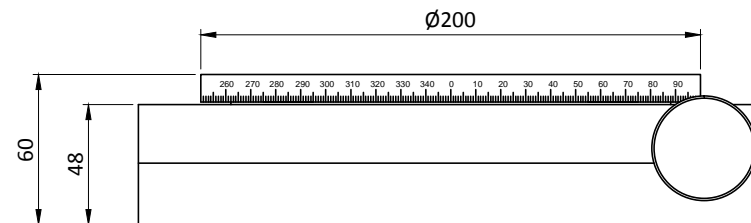

M6 CBRs 3nos.

M6 Taps @12.5mm Center

Model No: WRSC-100

"INFORMATION ONLY NOT FOR MANUFACTURING"

ALL DIMENSIONS ARE IN MM
UNLESS OTHERWISE STATED

Scale : NA

Rotation Stages With
Continous Rotation

THIS INFORMATION IS CONFIDENTIAL AND PROPRIETARY TO HOLMARC, ITS WORLDWIDE SUBSIDIARIES AND/OR AFFILIATES. IT MAY NOT BE DISCLOSED TO ANYONE, OTHER THAN HOLMARC PERSONNEL, WITHOUT WRITTEN AUTHORIZATION FROM AN AUTHORIZED REPRESENTATIVE OF HOLMARC

Model No: WRSC-150

"INFORMATION ONLY NOT FOR MANUFACTURING"

ALL DIMENSIONS ARE IN MM
UNLESS OTHERWISE STATED

Scale : NA

Rotation Stages With
Continous Rotation

THIS INFORMATION IS CONFIDENTIAL AND PROPRIETARY TO HOLMARC, ITS WORLDWIDE SUBSIDIARIES AND/OR AFFILIATES. IT MAY NOT BE DISCLOSED TO ANYONE, OTHER THAN HOLMARC PERSONNEL, WITHOUT WRITTEN AUTHORIZATION FROM AN AUTHORIZED REPRESENTATIVE OF HOLMARC

Model No: WRSC-200

"INFORMATION ONLY NOT FOR MANUFACTURING"

ALL DIMENSIONS ARE IN MM
UNLESS OTHERWISE STATED

 Scale : NA

Rotation Stages With
Continous Rotation

THIS INFORMATION IS CONFIDENTIAL AND PROPRIETARY TO HOLMARC, ITS WORLDWIDE SUBSIDIARIES AND/OR AFFILIATES. IT MAY NOT BE DISCLOSED TO ANYONE, OTHER THAN HOLMARC PERSONNEL, WITHOUT WRITTEN AUTHORIZATION FROM AN AUTHORIZED REPRESENTATIVE OF HOLMARC

Model No: WRSC-300

M6 CBRs 6nos, M6 Taps @25mm Center

"INFORMATION ONLY NOT FOR MANUFACTURING"

ALL DIMENSIONS ARE IN MM
UNLESS OTHERWISE STATED

Scale : NA

Rotation Stages With
Continous Rotation

THIS INFORMATION IS CONFIDENTIAL AND PROPRIETARY TO HOLMARC, ITS WORLDWIDE SUBSIDIARIES AND/OR AFFILIATES. IT MAY NOT BE DISCLOSED TO ANYONE, OTHER THAN HOLMARC PERSONNEL, WITHOUT WRITTEN AUTHORIZATION FROM AN AUTHORIZED REPRESENTATIVE OF HOLMARC