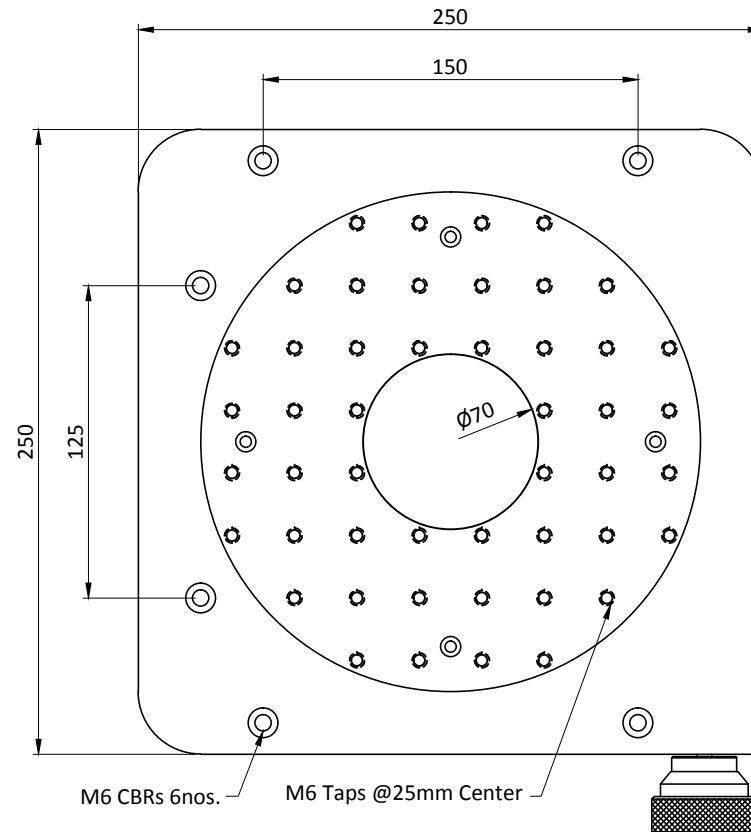

M6 CBRs 3nos.

M6 Taps @12.5mm Center

Model No: WRSC-100

"INFORMATION ONLY NOT FOR MANUFACTURING"

ALL DIMENSIONS ARE IN MM
UNLESS OTHERWISE STATED

Scale : NA

Rotation Stages With
Continous Rotation

THIS INFORMATION IS CONFIDENTIAL AND PROPRIETARY TO HOLMARC, ITS WORLDWIDE SUBSIDIARIES AND/OR AFFILIATES. IT MAY NOT BE DISCLOSED TO ANYONE, OTHER THAN HOLMARC PERSONNEL, WITHOUT WRITTEN AUTHORIZATION FROM AN AUTHORIZED REPRESENTATIVE OF HOLMARC

Model No: WRSC-150

"INFORMATION ONLY NOT FOR MANUFACTURING"

ALL DIMENSIONS ARE IN MM
UNLESS OTHERWISE STATED

Scale : NA

Rotation Stages With
Continous Rotation

THIS INFORMATION IS CONFIDENTIAL AND PROPRIETARY TO HOLMARC, ITS WORLDWIDE SUBSIDIARIES AND/OR AFFILIATES. IT MAY NOT BE DISCLOSED TO ANYONE, OTHER THAN HOLMARC PERSONNEL, WITHOUT WRITTEN AUTHORIZATION FROM AN AUTHORIZED REPRESENTATIVE OF HOLMARC

Model No: WRSC-200

"INFORMATION ONLY NOT FOR MANUFACTURING"

ALL DIMENSIONS ARE IN MM
UNLESS OTHERWISE STATED

 Scale : NA

Rotation Stages With
Continous Rotation

THIS INFORMATION IS CONFIDENTIAL AND PROPRIETARY TO HOLMARC, ITS WORLDWIDE SUBSIDIARIES AND/OR AFFILIATES. IT MAY NOT BE DISCLOSED TO ANYONE, OTHER THAN HOLMARC PERSONNEL, WITHOUT WRITTEN AUTHORIZATION FROM AN AUTHORIZED REPRESENTATIVE OF HOLMARC

Model No: WRSC-300

M6 CBRs 6nos, M6 Taps @25mm Center

"INFORMATION ONLY NOT FOR MANUFACTURING"

ALL DIMENSIONS ARE IN MM
UNLESS OTHERWISE STATED

Scale : NA

Rotation Stages With
Continous Rotation

THIS INFORMATION IS CONFIDENTIAL AND PROPRIETARY TO HOLMARC, ITS WORLDWIDE SUBSIDIARIES AND/OR AFFILIATES. IT MAY NOT BE DISCLOSED TO ANYONE, OTHER THAN HOLMARC PERSONNEL, WITHOUT WRITTEN AUTHORIZATION FROM AN AUTHORIZED REPRESENTATIVE OF HOLMARC