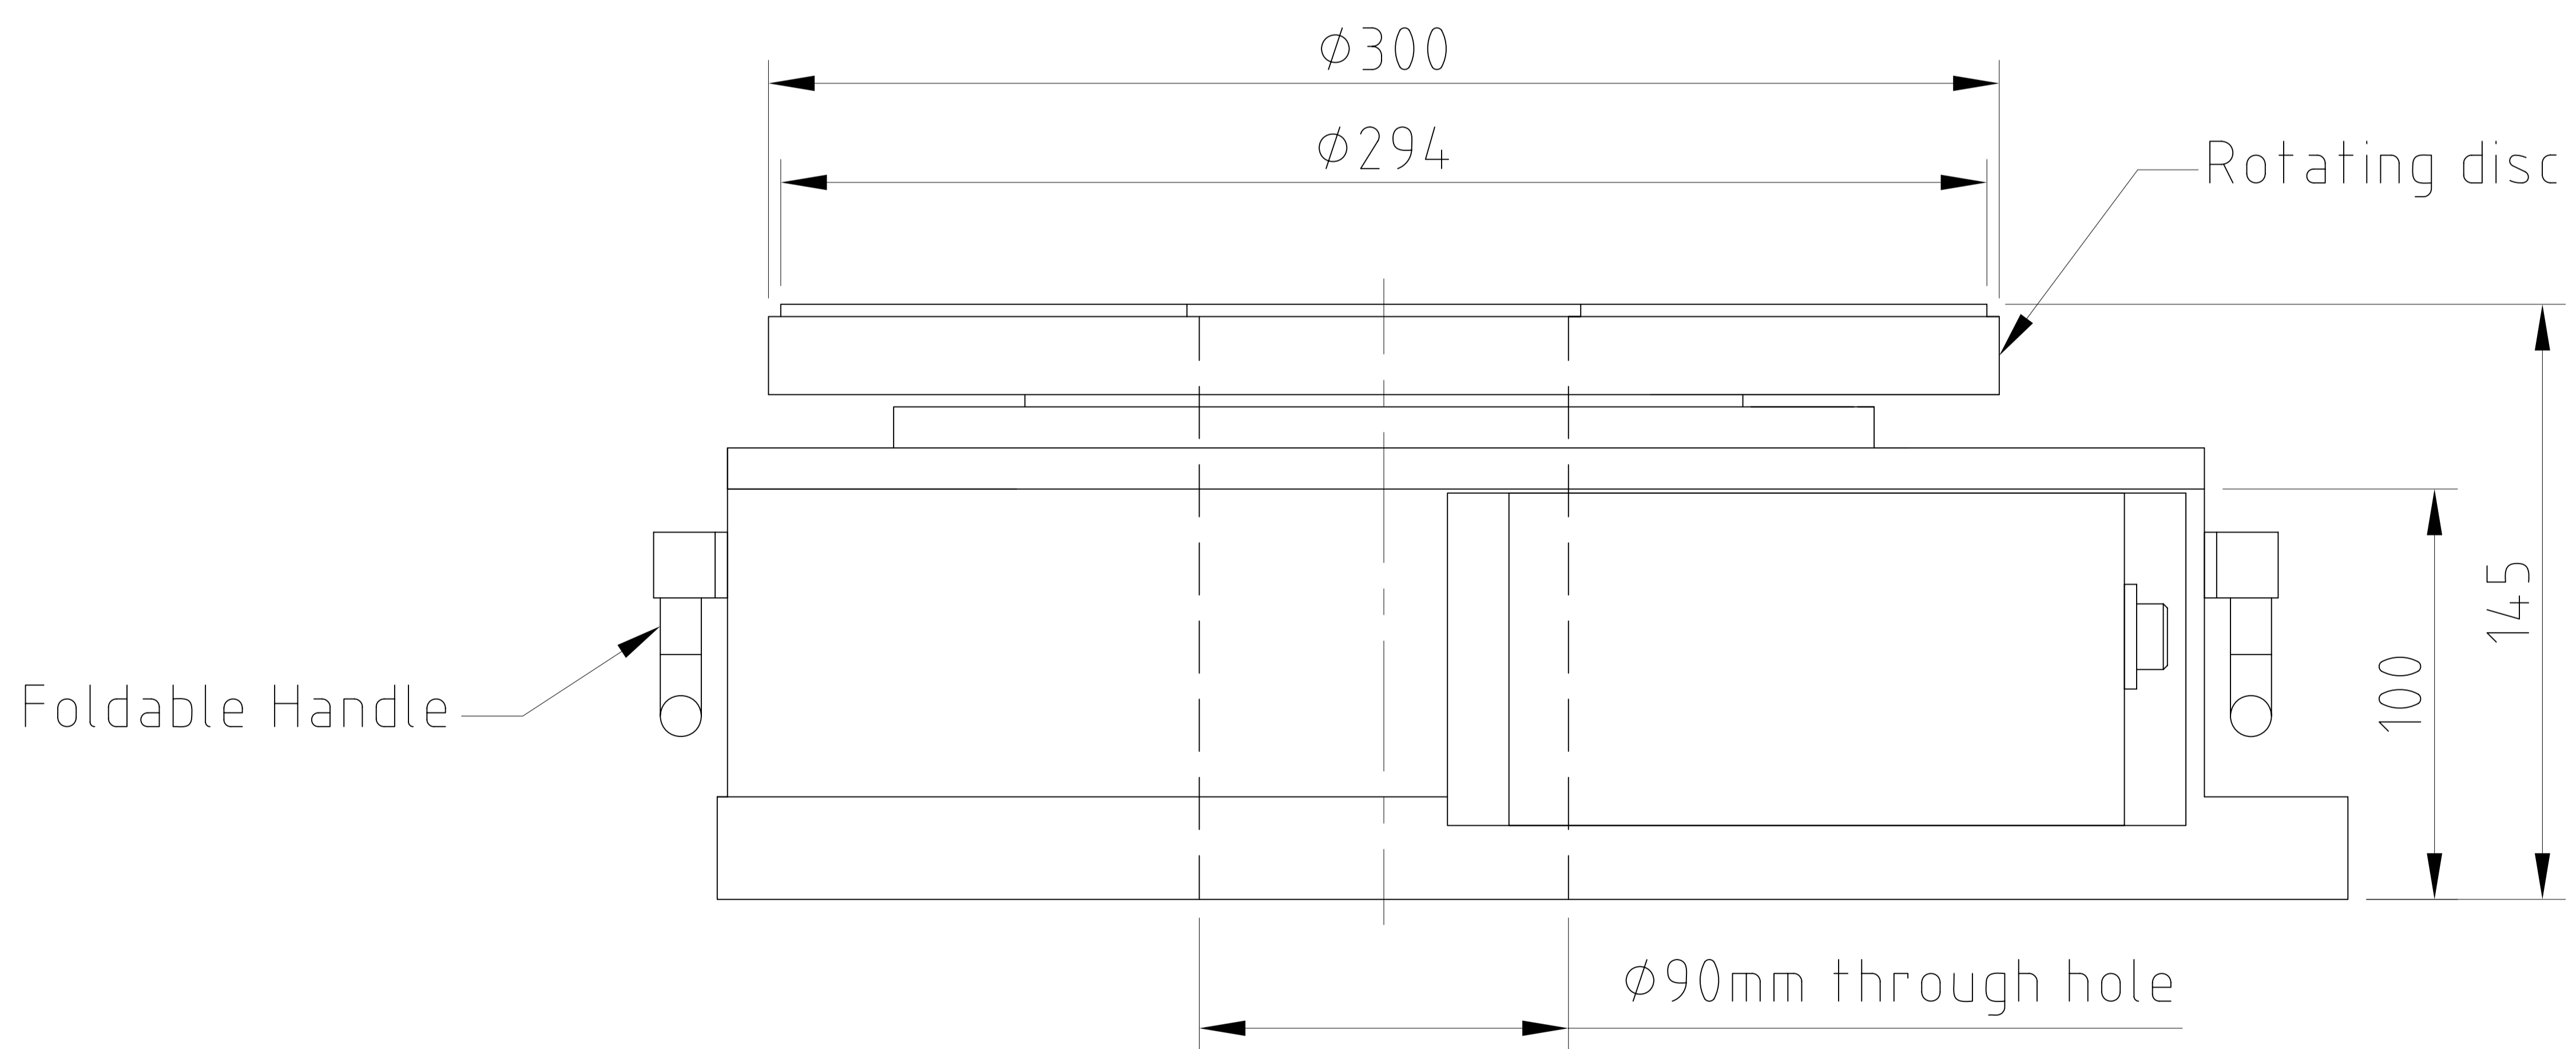

REV	DESCRIPTION	DATE
X	XXX	00/00/2018

GEN- Tolerances				Drawn	Material	Quantity	Finish	Date	Scale	Sheet Size	Sheet No
Linear		Angular		SR	Aluminium	-		26-04-2022	1:1	A4	1
X	±0.5	X°	±0.5°	Checked	 HOLMARC OPTO-MECHATRONICS (P) Ltd	Title					
X.X	±0.1	All dims are in mm		SR		Antenna Positioner					
X.XX	±0.02			Approved	Part Number	Part Name	Drawing/ Model Number		Part Revision		
X.XXX	±0.005			Emc	0	Assembly	HO-APS-300R2 ZZ		0		