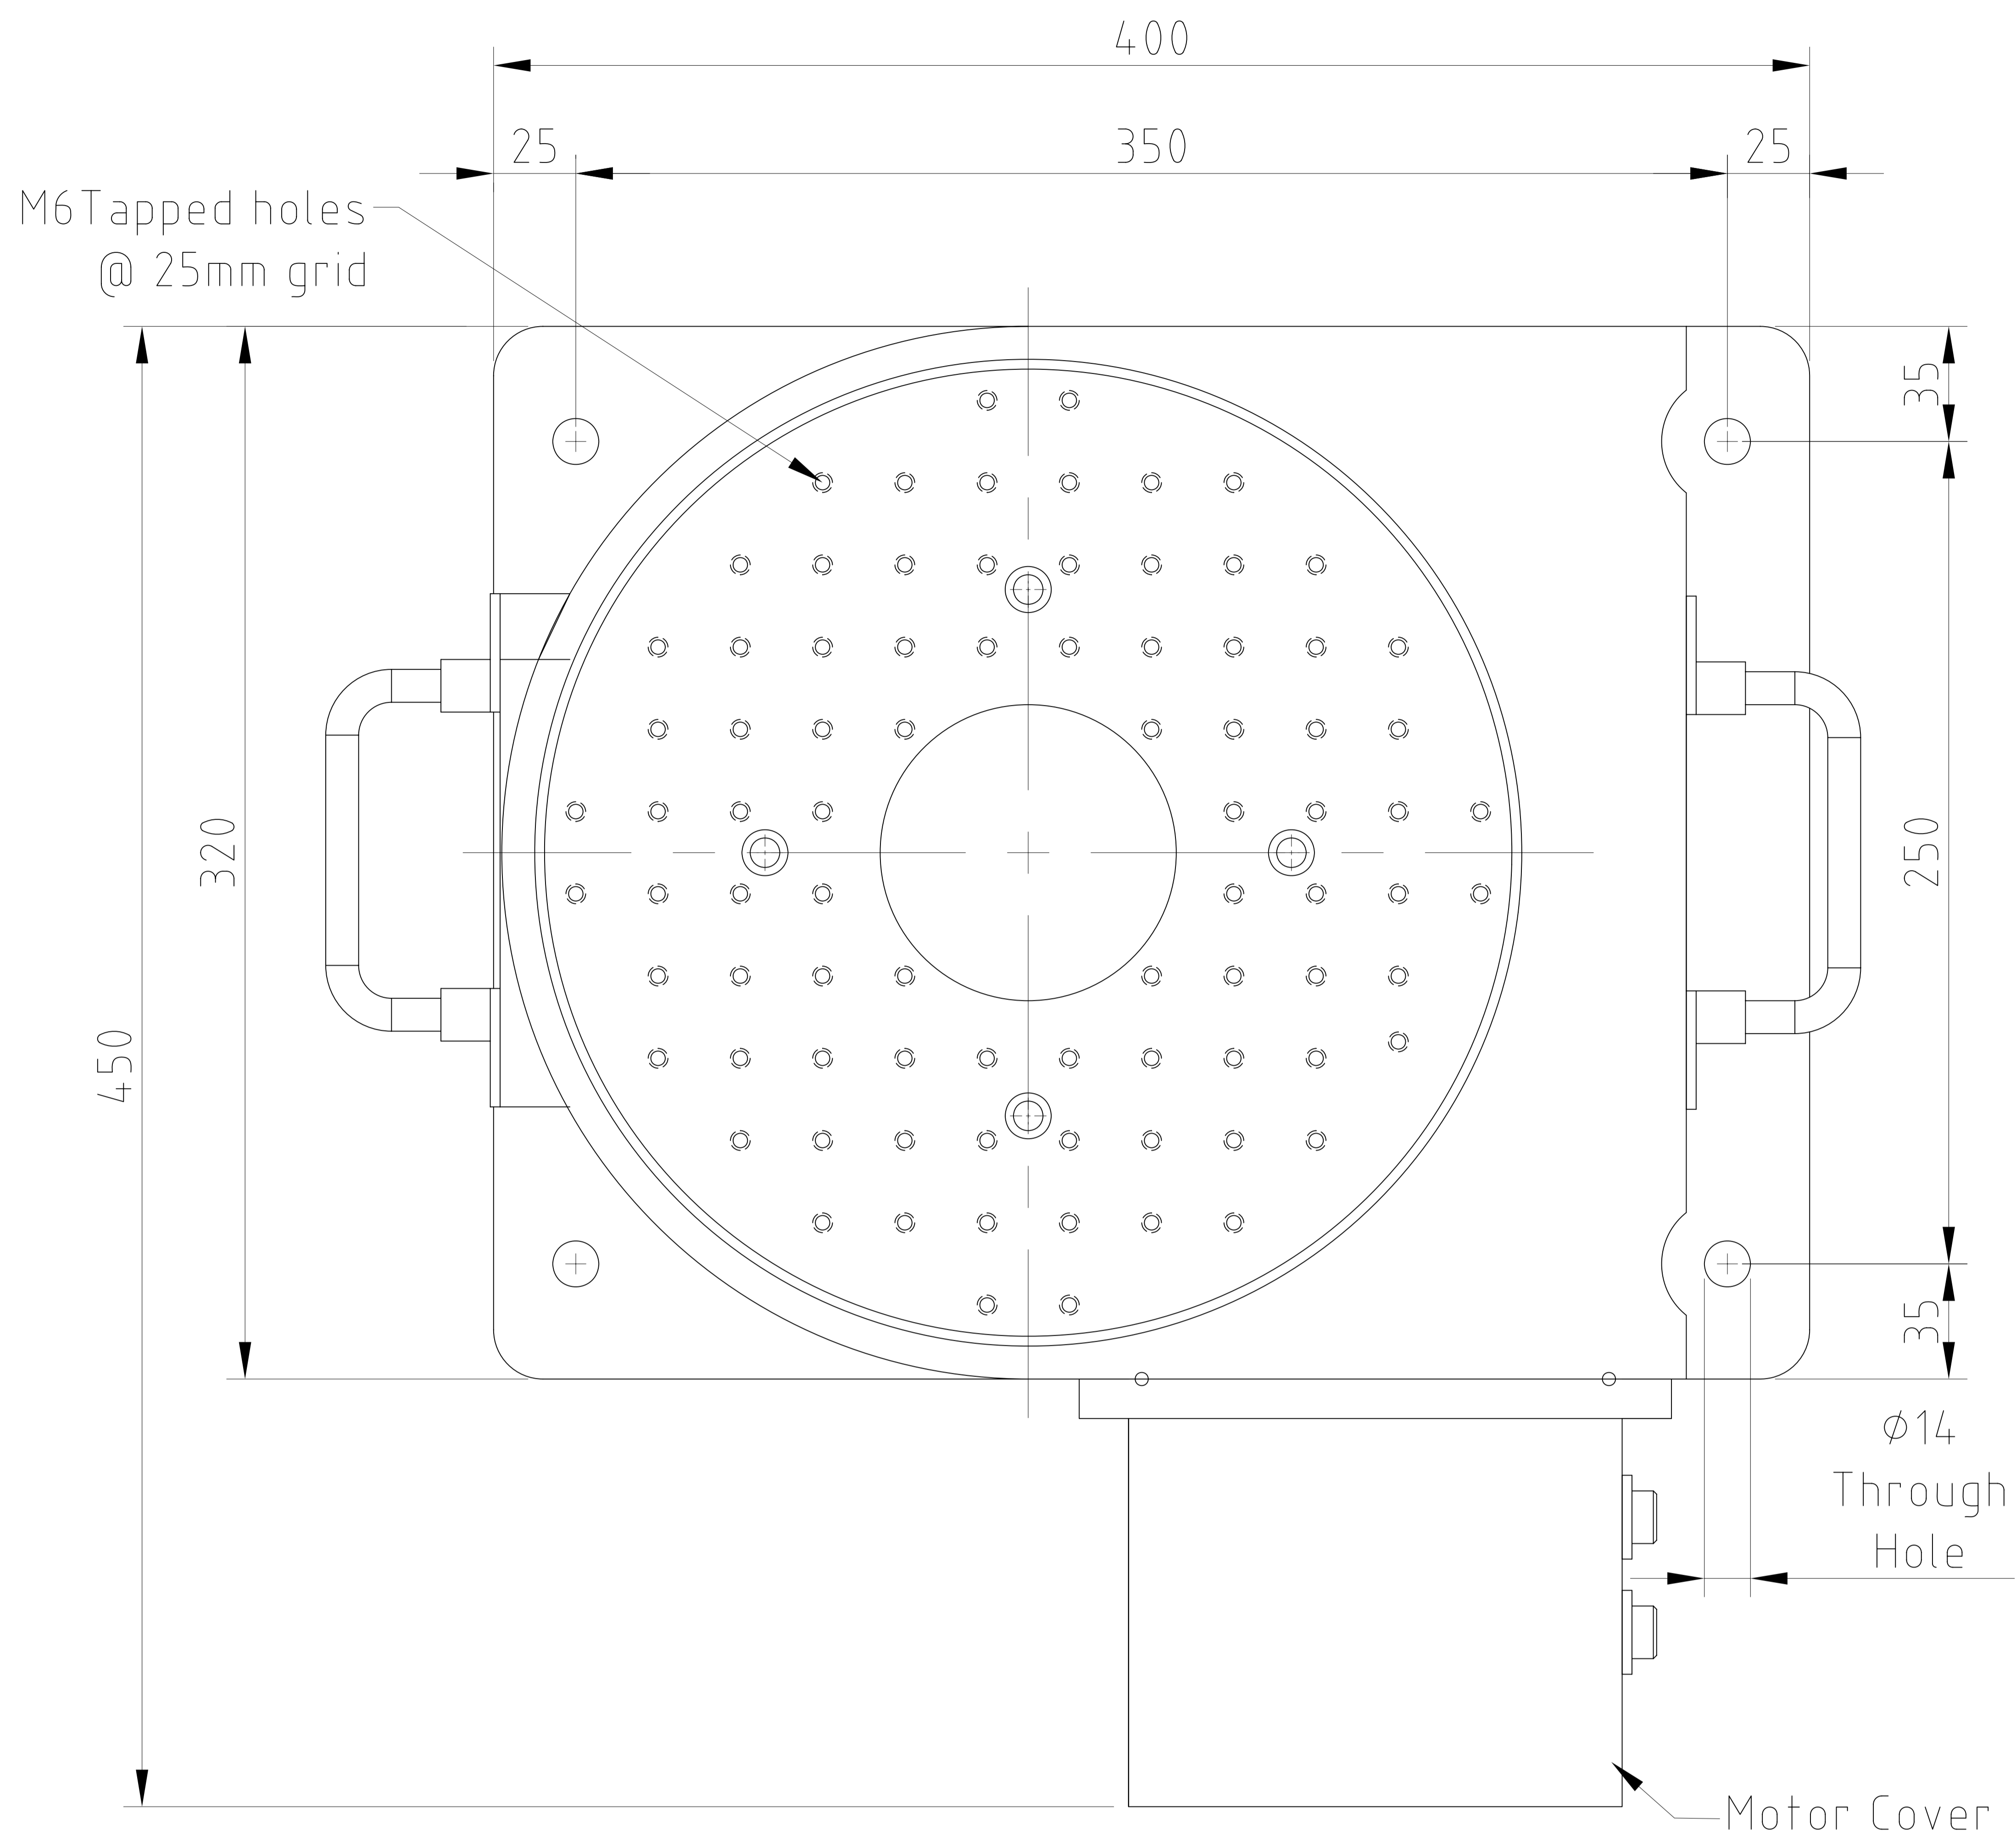

REV	DESCRIPTION	DATE
X	XXX	00/00/2018

GEN- Tolerances				Drawn	Material	Quantity	Finish	Date	Scale	Sheet Size	Sheet No
Linear		Angular		SR	Aluminium	-		26-04-2022	1:1	A4	1
X	±0.5	X°	±0.5°	Checked	 HOLMARC OPTO-MECHATRONICS (P) Ltd	Title					
X.X	±0.1	All dims are in mm		SR		Antenna Positioner					
X.XX	±0.02			Approved	Part Number	Part Name	Drawing/ Model Number		Part Revision		
X.XXX	±0.005			Emc	0	Assembly	HO-APS-300R2 ZZ		0		